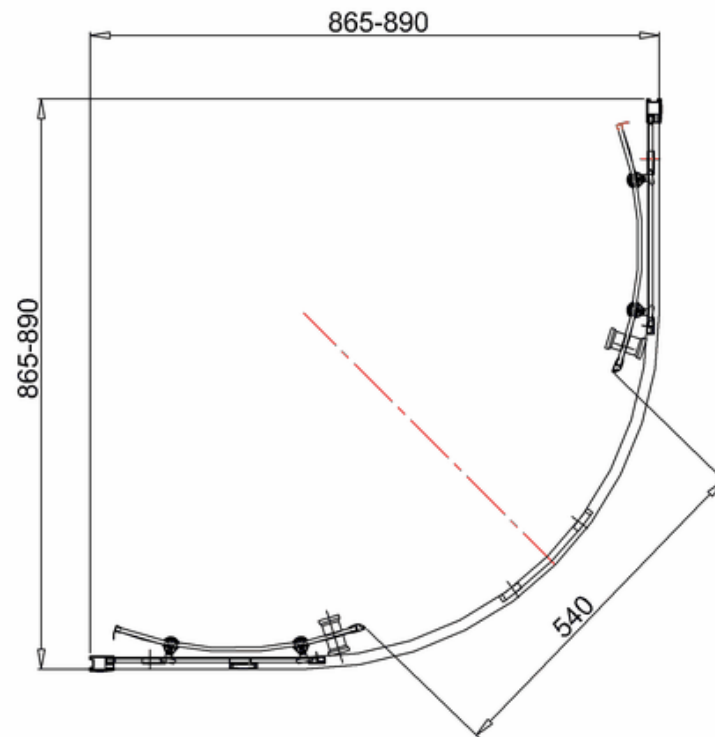

**bathstore**

**41300014720 - BASICS SmartLine 900 QUADRANT CHR H1850  
ADJUST 865/890 BJ9-S442**

Close

Open