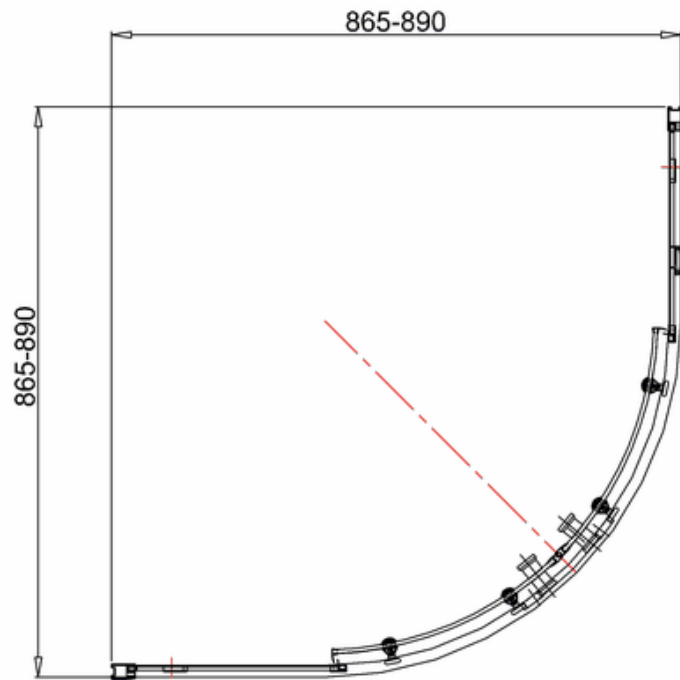

**bathstore**

**41300014720 - BASICS SmartLine 900 QUADRANT CHR H1850  
ADJUST 865/890 BJ9-S442**

Close

Open