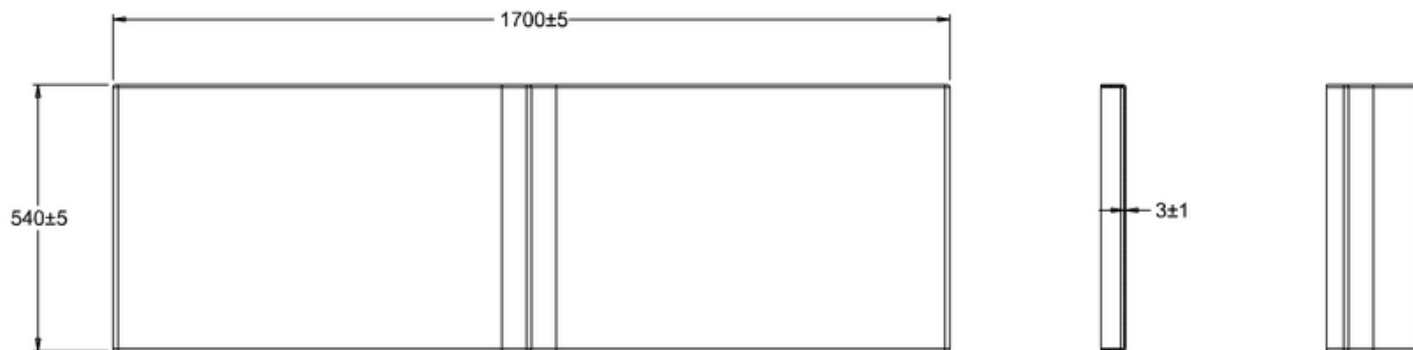

# 41405002350 - ShowerCube 1700 ACRYLIC SIDE BATH PANEL WHT L1700 H535

PERSPECTIVE  
SCALE 1:40