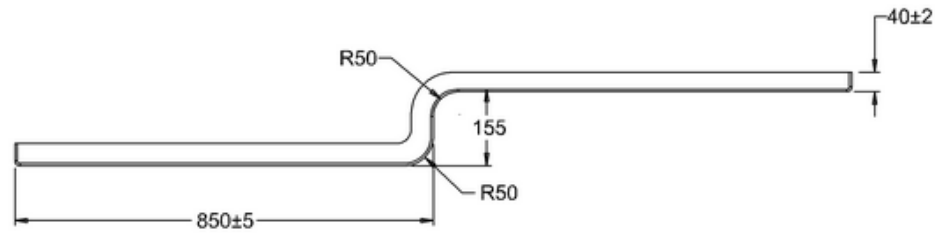

# 41405002350 - ShowerCube 1700 ACRYLIC SIDE BATH PANEL WHT L1700 H535

PERSPECTIVE  
SCALE 1:40