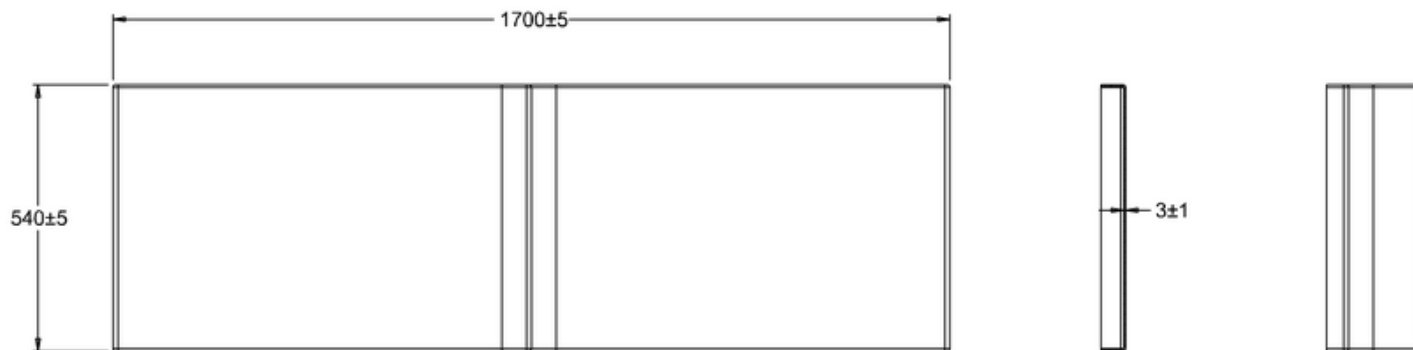

bathstore

41405002350 - ShowerCube 1700 ACRYLIC SIDE BATH PANEL WHT L1700 H535

PERSPECTIVE
SCALE 1:40