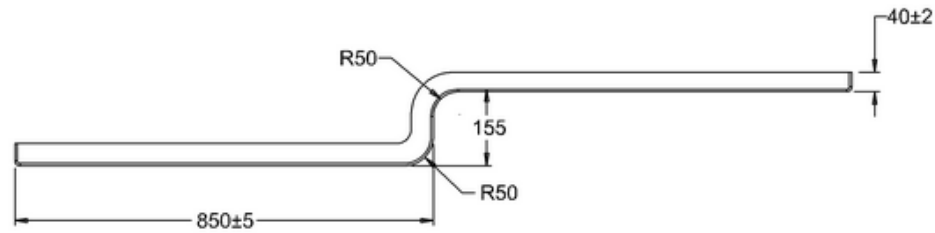

bathstore

41405002350 - ShowerCube 1700 ACRYLIC SIDE BATH PANEL WHT L1700 H535

PERSPECTIVE
SCALE 1:40