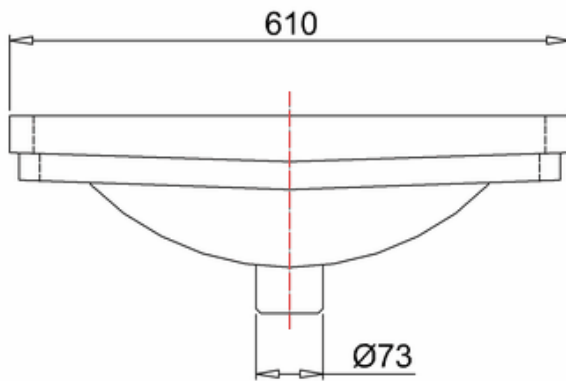

bathstore

20005000030 - Savoy Victorian Basin 610mm 3TH

bathstore

20005000770 - NEW SAVOY 610 BASIN STAND CHR WITH GLASS SHELF MK2 XR-135