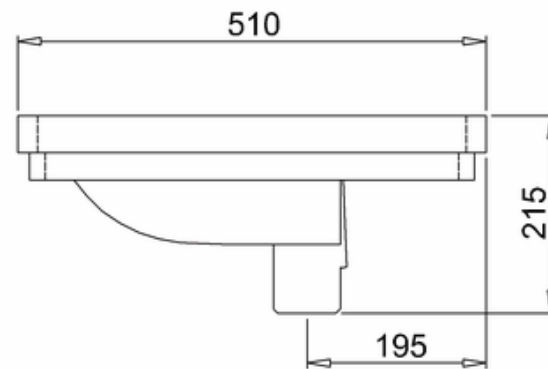

bathstore

20005000030 - Savoy Victorian Basin 610mm 3TH

20005000770 - NEW SAVOY 610 BASIN STAND CHR WITH GLASS SHELF MK2 XR-135