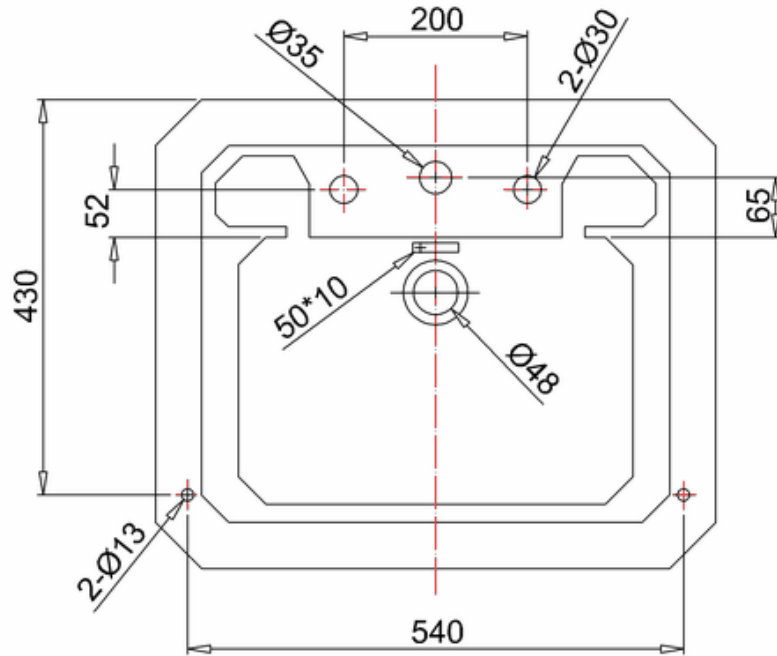

bathstore

20005000030 - Savoy Victorian Basin 610mm 3TH

20005000770 - NEW SAVOY 610 BASIN STAND CHR WITH GLASS SHELF MK2 XR-135