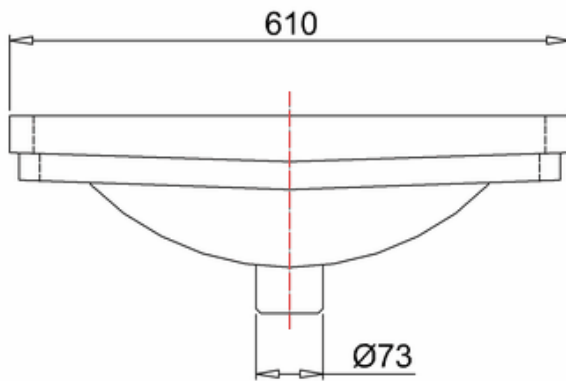

bathstore

20005000030 - Savoy Victorian Basin 610mm 3TH

20005000770 - NEW SAVOY 610 BASIN STAND CHR WITH GLASS SHELF MK2 XR-135