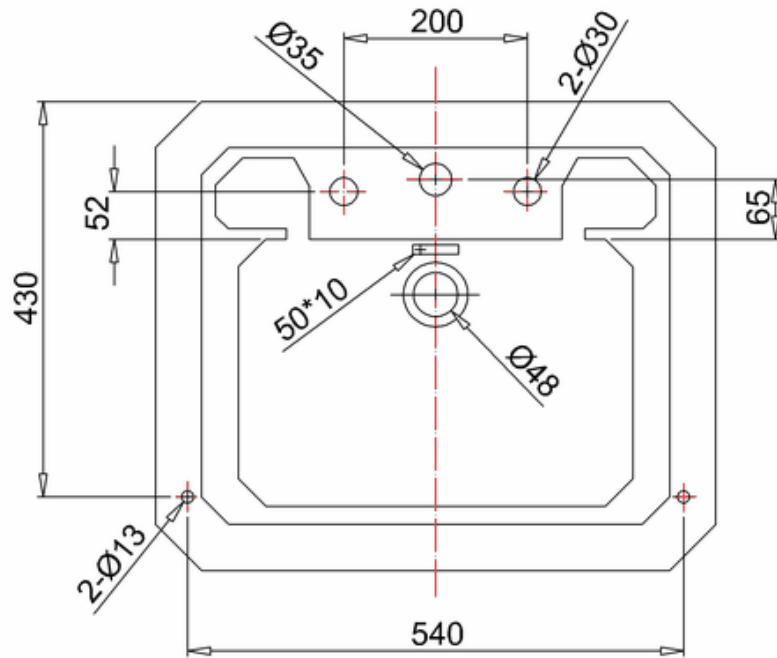

bathstore

20005000030 - Savoy Victorian Basin 610mm 3TH

bathstore

20005000770 - NEW SAVOY 610 BASIN STAND CHR WITH GLASS SHELF MK2 XR-135