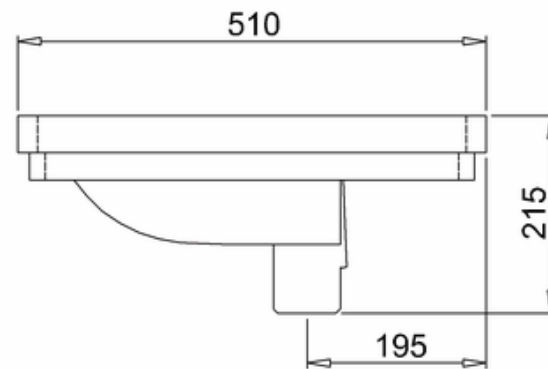

bathstore

20005000030 - Savoy Victorian Basin 610mm 3TH

bathstore

20005000770 - NEW SAVOY 610 BASIN STAND CHR WITH GLASS SHELF MK2 XR-135