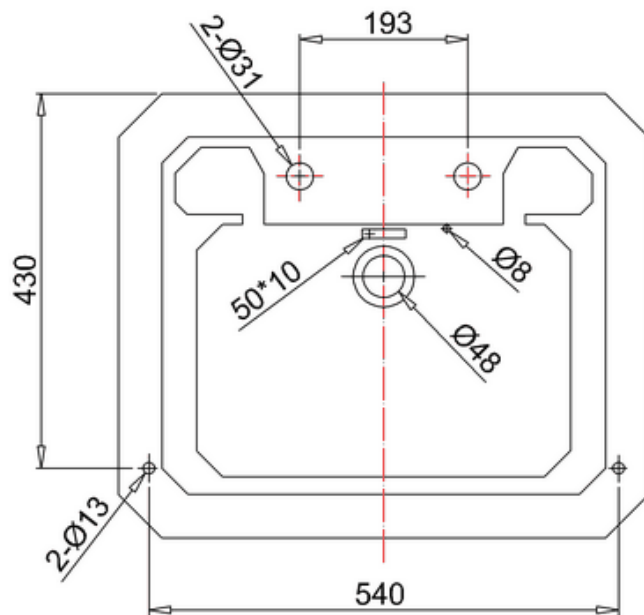

### 20005000020 - Savoy Victorian Basin 610mm 2TH

bathstore