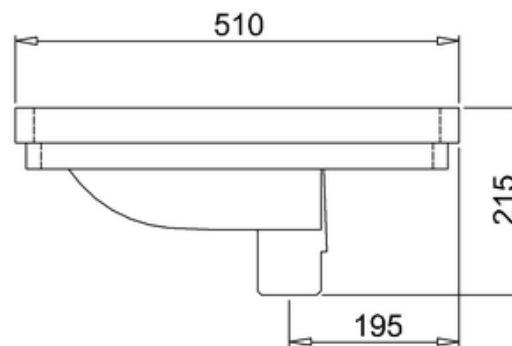

### 20005000020 - Savoy Victorian Basin 610mm 2TH

bathstore