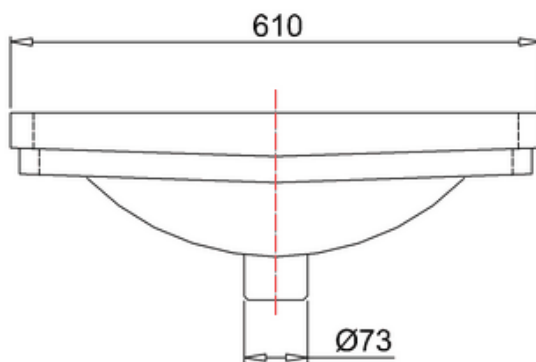

### 20005000020 - Savoy Victorian Basin 610mm 2TH

bathstore