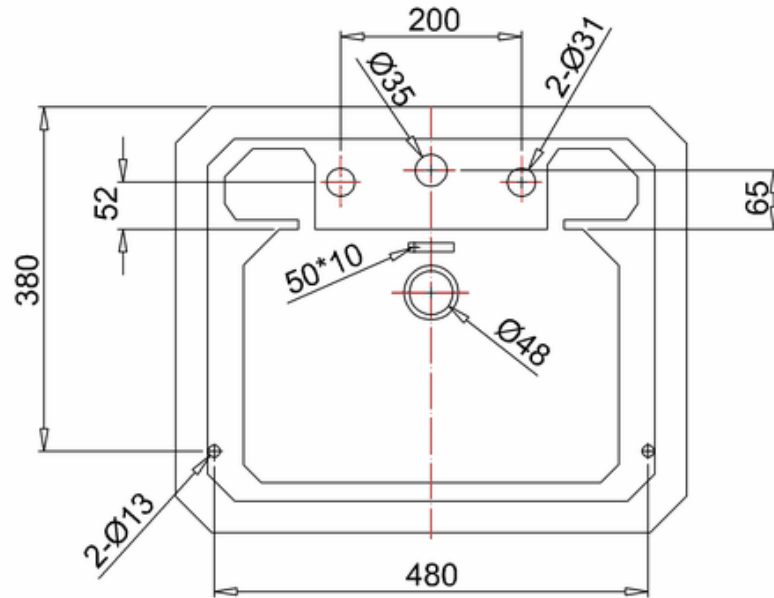

bathstore

20005000090 - Savoy Victorian Basin 560mm 3TH

20005000760 - NEW SAVOY 560/575 BASIN STAND CHR WITH GLASS SHELF MK2 XR-133