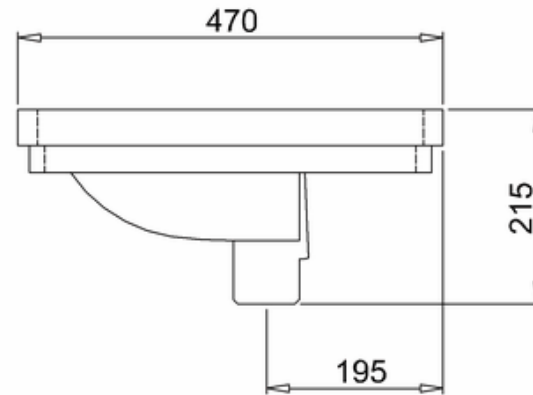

bathstore

20005000090 - Savoy Victorian Basin 560mm 3TH

20005000760 - NEW SAVOY 560/575 BASIN STAND CHR WITH GLASS SHELF MK2 XR-133