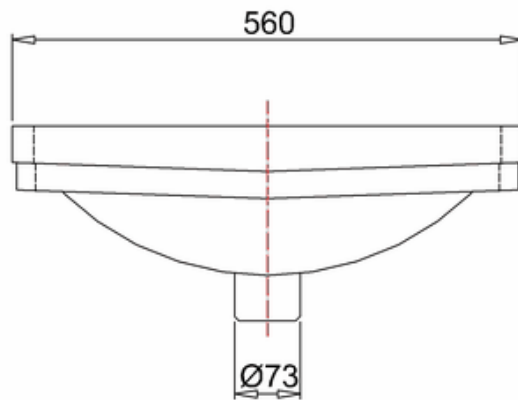

bathstore

20005000090 - Savoy Victorian Basin 560mm 3TH

20005000760 - NEW SAVOY 560/575 BASIN STAND CHR WITH GLASS SHELF MK2 XR-133