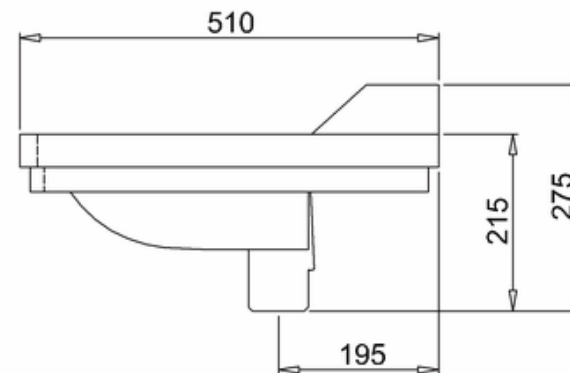

## 20005000060 - Savoy Edwardian Basin 610mm 3TH

bathstore