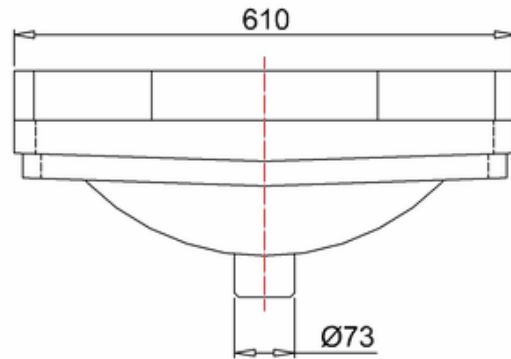

## 20005000060 - Savoy Edwardian Basin 610mm 3TH

bathstore