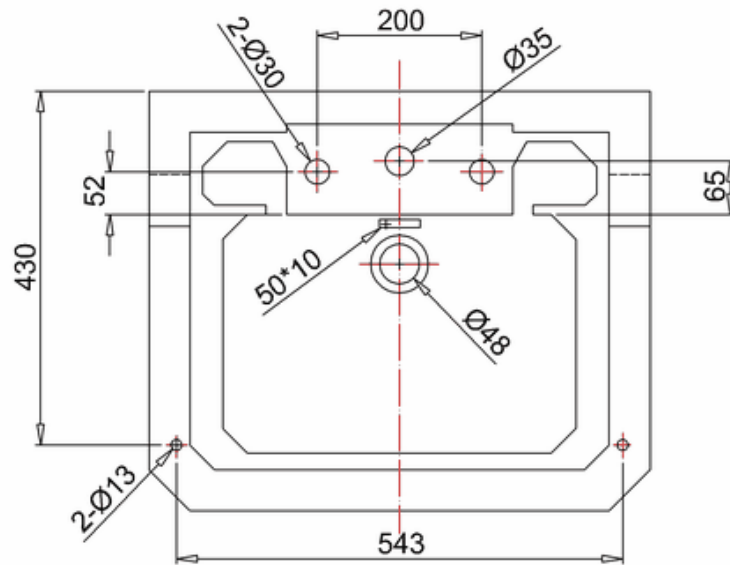

## 20005000060 - Savoy Edwardian Basin 610mm 3TH

bathstore