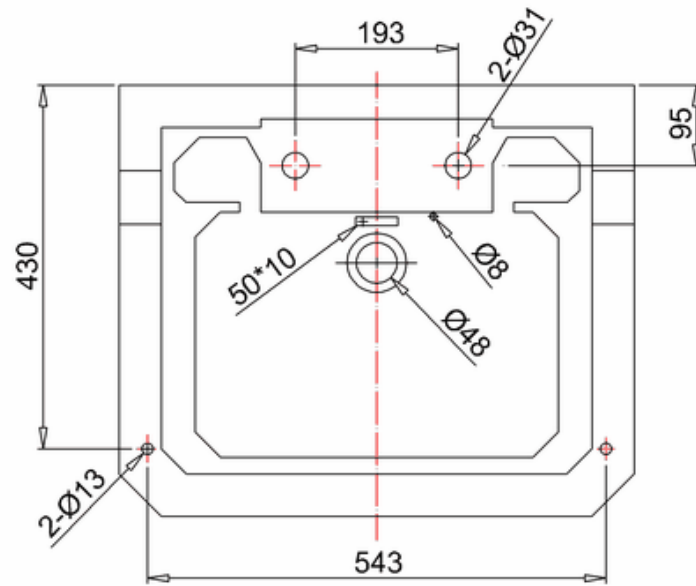

## 20005000050 - Savoy Edwardian Basin 610mm 2TH

bathstore