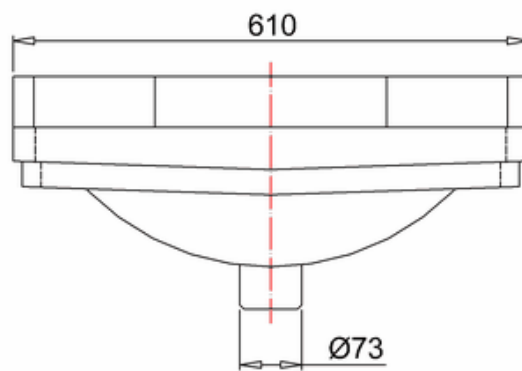

## 20005000050 - Savoy Edwardian Basin 610mm 2TH

bathstore