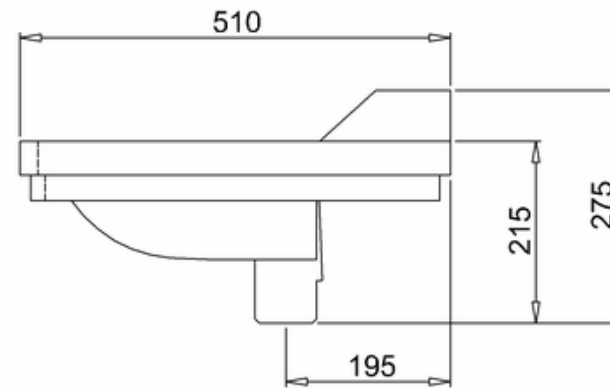

## 20005000050 - Savoy Edwardian Basin 610mm 2TH

bathstore