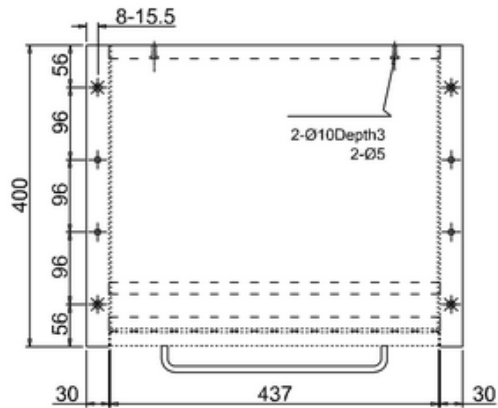

bathstore

20050070860 - OPENSOURCE GLOSS WHT 500 BASIN UNIT REVER DR W500 D400 H850

bathstore

**20050070750 - OPENSOURCE GLOSS WHT 500 COUNTERTOP
W500 D400 H18**