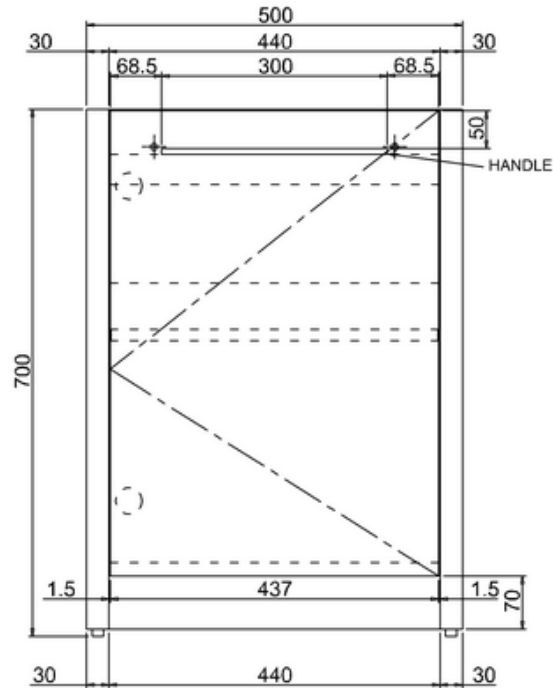

bathstore

20050070860 - OPENSOURCE GLOSS WHT 500 BASIN UNIT REVER DR W500 D400 H850

bathstore

**20050070750 - OPENSOURCE GLOSS WHT 500 COUNTERTOP
W500 D400 H18**