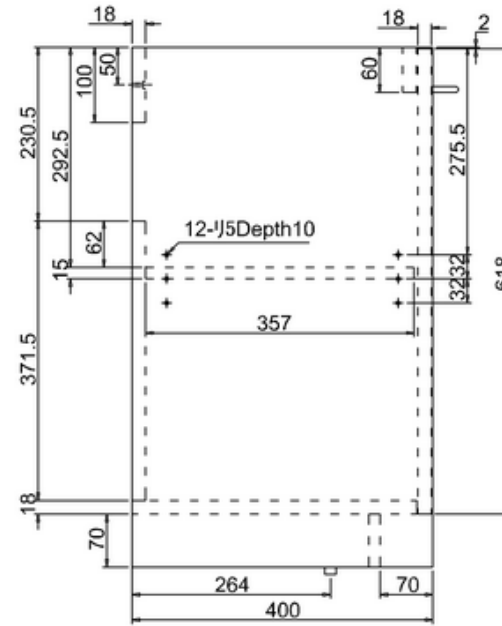

bathstore

20050070860 - OPENSOURCE GLOSS WHT 500 BASIN UNIT REVER DR W500 D400 H850

bathstore

**20050070750 - OPENSOURCE GLOSS WHT 500 COUNTERTOP
W500 D400 H18**