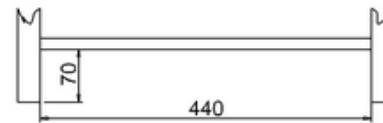

bathstore

20050070860 - OPENSOURCE GLOSS WHT 500 BASIN UNIT REVER DR W500 D400 H850

bathstore

**20050070750 - OPENSOURCE GLOSS WHT 500 COUNTERTOP
W500 D400 H18**