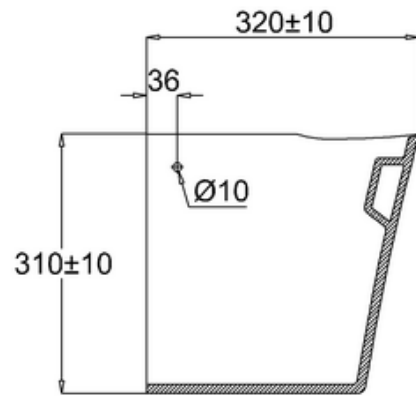

bathstore

41900090590 - PURE SEMI PEDESTAL WHT INC FIXINGS

Remark:

- 1: Flatness of installation surface: 0~2mm
- 2: Flatness of whole surface: 0~5mm
- 3: Height difference between left and right: 0~3mm

SECTION: A-A

BACK VIEW