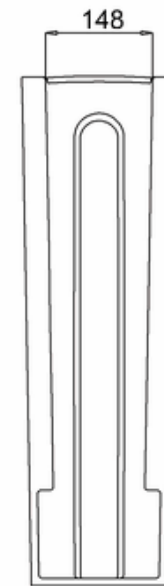

## 41900090600 - PURE PEDESTAL WHT

Remark:

- 1: Flatness of installation surface: 0~2mm
- 2: Flatness of whole surface: 0~5mm
- 3: Height difference between left and right: 0~3mm

SECTION: A-A

BACK VIEW