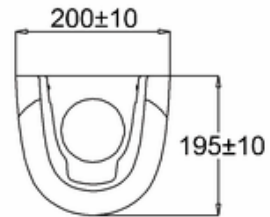

## 41900090600 - PURE PEDESTAL WHT

Remark:

- 1: Flatness of installation surface: 0~2mm
- 2: Flatness of whole surface: 0~5mm
- 3: Height difference between left and right: 0~3mm

SECTION: A-A

BACK VIEW