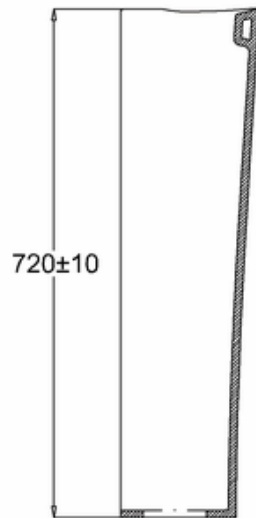

## 41900090600 - PURE PEDESTAL WHT

Remark:

- 1: Flatness of installation surface: 0~2mm
- 2: Flatness of whole surface: 0~5mm
- 3: Height difference between left and right: 0~3mm

SECTION: A-A

BACK VIEW