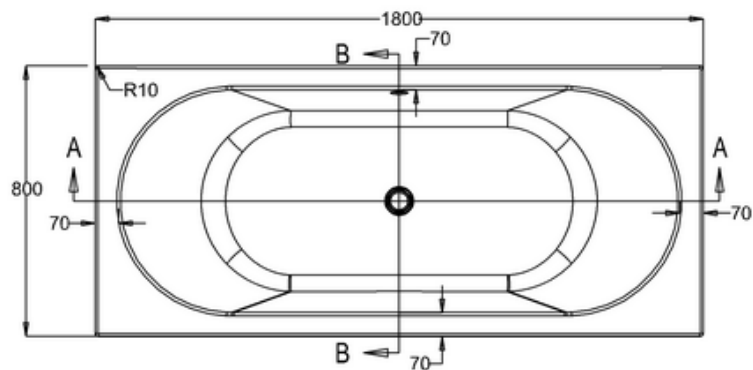

bathstore

41405003060 - 1800 WASH THERMAFORM BATH NTH WHT L1800 W800 H430 EXC FEET

C
SCALE 1:2

D
SCALE 1:2

bathstore

**41405003040 - 1800 UNIVERSAL BATH SURROUND WHT L1800
W800 FOR SOHO POOL WASH**