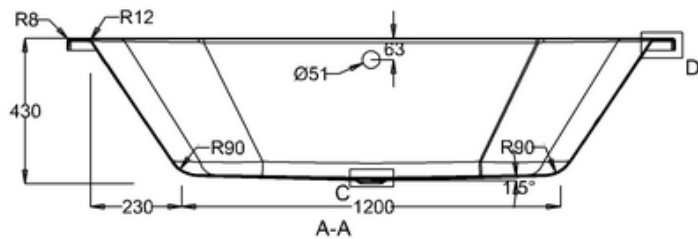

bathstore

41405003060 - 1800 WASH THERMAFORM BATH NTH WHT L1800 W800 H430 EXC FEET

C
SCALE 1:2

D
SCALE 1:2

bathstore

**41405003040 - 1800 UNIVERSAL BATH SURROUND WHT L1800
W800 FOR SOHO POOL WASH**