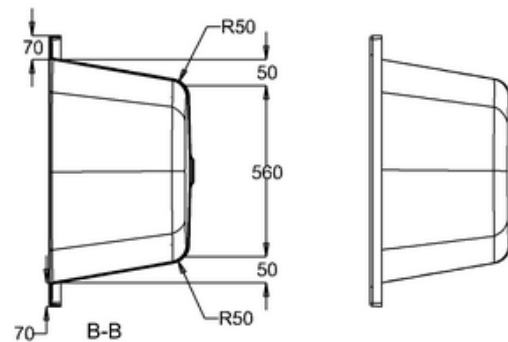

bathstore

41405003060 - 1800 WASH THERMAFORM BATH NTH WHT L1800 W800 H430 EXC FEET

C
SCALE 1:2

D
SCALE 1:2

bathstore

**41405003040 - 1800 UNIVERSAL BATH SURROUND WHT L1800
W800 FOR SOHO POOL WASH**