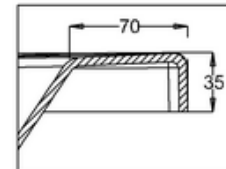

bathstore

41405003060 - 1800 WASH THERMAFORM BATH NTH WHT L1800 W800 H430 EXC FEET

C
SCALE 1:2

D
SCALE 1:2

bathstore

**41405003040 - 1800 UNIVERSAL BATH SURROUND WHT L1800
W800 FOR SOHO POOL WASH**