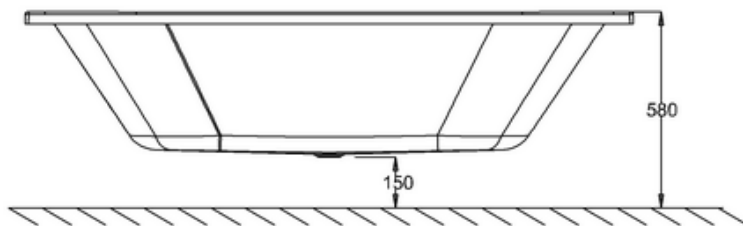

bathstore

41405003060 - 1800 WASH THERMAFORM BATH NTH WHT L1800 W800 H430 EXC FEET

C
SCALE 1:2

D
SCALE 1:2

bathstore

**41405003040 - 1800 UNIVERSAL BATH SURROUND WHT L1800
W800 FOR SOHO POOL WASH**