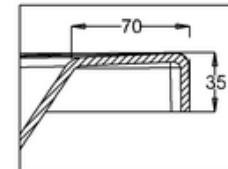

bathstore

41405003050 - 1800 WASH BATH NTH WHT L1800 W800 H430 EXC FEET MK3

C
SCALE 1:2

D
SCALE 1:2

bathstore

**41405003040 - 1800 UNIVERSAL BATH SURROUND WHT L1800
W800 FOR SOHO POOL WASH**