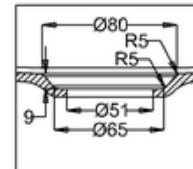

bathstore

41405003050 - 1800 WASH BATH NTH WHT L1800 W800 H430 EXC FEET MK3

C
SCALE 1:2

D
SCALE 1:2

bathstore

**41405003040 - 1800 UNIVERSAL BATH SURROUND WHT L1800
W800 FOR SOHO POOL WASH**