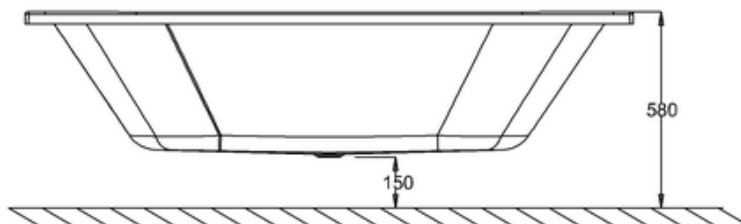

bathstore

41405003050 - 1800 WASH BATH NTH WHT L1800 W800 H430 EXC FEET MK3

C
SCALE 1:2

D
SCALE 1:2

bathstore

**41405003040 - 1800 UNIVERSAL BATH SURROUND WHT L1800
W800 FOR SOHO POOL WASH**