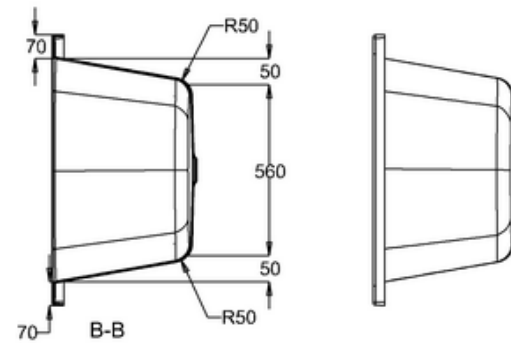

bathstore

41405003050 - 1800 WASH BATH NTH WHT L1800 W800 H430 EXC FEET MK3

C
SCALE 1:2

D
SCALE 1:2

bathstore

**41405003040 - 1800 UNIVERSAL BATH SURROUND WHT L1800
W800 FOR SOHO POOL WASH**