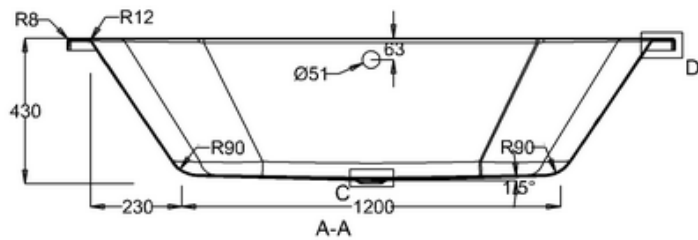

bathstore

41405003050 - 1800 WASH BATH NTH WHT L1800 W800 H430 EXC FEET MK3

C
SCALE 1:2

D
SCALE 1:2

bathstore

**41405003040 - 1800 UNIVERSAL BATH SURROUND WHT L1800
W800 FOR SOHO POOL WASH**