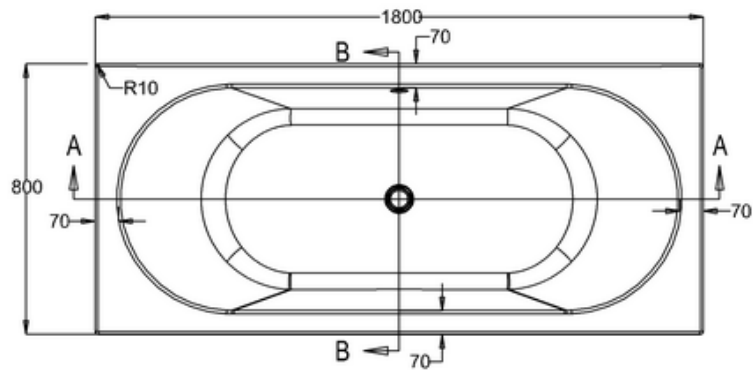

bathstore

41405003050 - 1800 WASH BATH NTH WHT L1800 W800 H430 EXC FEET MK3

C
SCALE 1:2

D
SCALE 1:2

bathstore

**41405003040 - 1800 UNIVERSAL BATH SURROUND WHT L1800
W800 FOR SOHO POOL WASH**