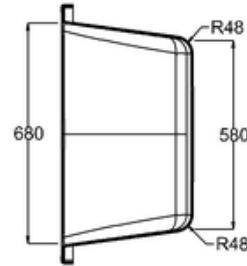

bathstore

41405003080 - 1800 POOL THERMAFORM BATH NTH WHT L1800 W800 H430 EXC FEET

B-B

A-A

D
SCALE 1:2

C
SCALE 1:2

PERSPECTIVE
SCALE 1:30

bathstore

41405003040 - 1800 UNIVERSAL BATH SURROUND WHT L1800 W800 FOR SOHO POOL WASH