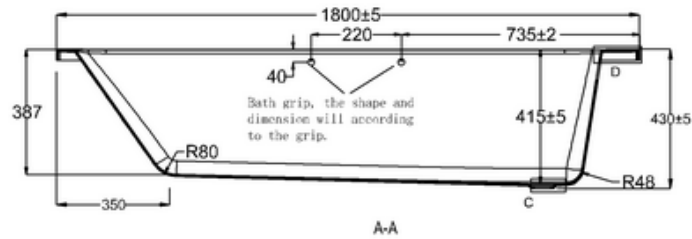

bathstore

41405003080 - 1800 POOL THERMAFORM BATH NTH WHT L1800 W800 H430 EXC FEET

B-B

A-A

D
SCALE 1:2

C
SCALE 1:2

PERSPECTIVE
SCALE 1:30

bathstore

41405003040 - 1800 UNIVERSAL BATH SURROUND WHT L1800 W800 FOR SOHO POOL WASH