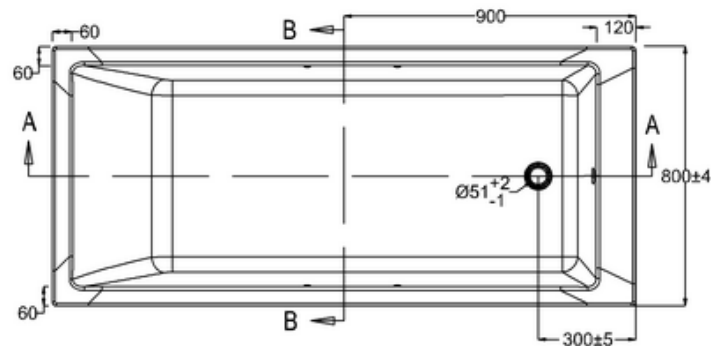

bathstore

41405003080 - 1800 POOL THERMAFORM BATH NTH WHT L1800 W800 H430 EXC FEET

B-B

A-A

D
SCALE 1:2

C
SCALE 1:2

PERSPECTIVE
SCALE 1:30

bathstore

41405003040 - 1800 UNIVERSAL BATH SURROUND WHT L1800 W800 FOR SOHO POOL WASH