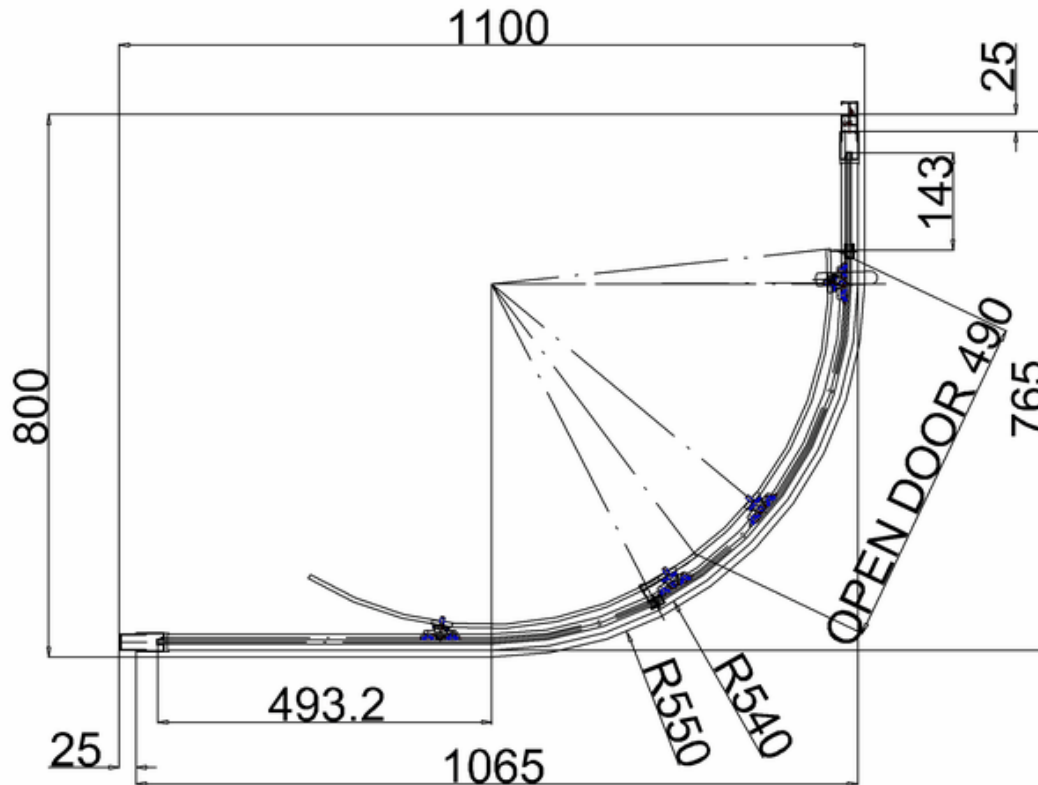

bathstore

51000022140 - ATLAS 1100 OFFSET QUAD CHR C/GLASS SINGLE DOOR H1950 BOX A MK2 BF81S-A

Note:

Whole dimension tolerance is ± 5 .

Glass dimension tolerance is ± 2 .