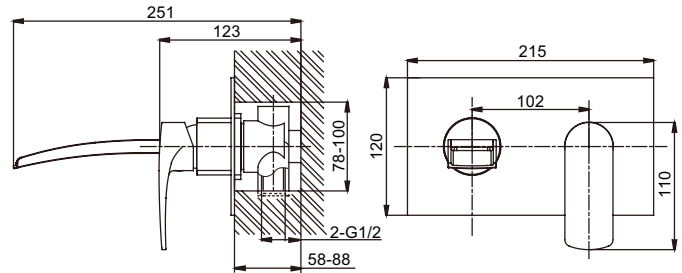

### Product specification

<b>Product Code:</b>	20007014420
<b>Finishes:</b>	Chrome plated
<b>Product Type:</b>	Modern
<b>Construction:</b>	Bodies of the tap are solid brass castings, and the handles are Zinc Cast
<b>Valve Type:</b>	35mm single lever ceramic disc cartridge
<b>Supply:</b>	Suitable for all plumbing systems
<b>Inlet Connections:</b>	G1/2 female bsp threaded supply
<b>Water Pressure:</b>	Min 0.5 bar, Max 5 bar

### Product specification

- Supplied with metal heads
- Chrome plated conform to EN817, EN200 (Salt spray test 10 grade)

**Technical Advice:** For further information please call 0845 873 8843 or email [techinfo@bathstore.com](mailto:techinfo@bathstore.com)