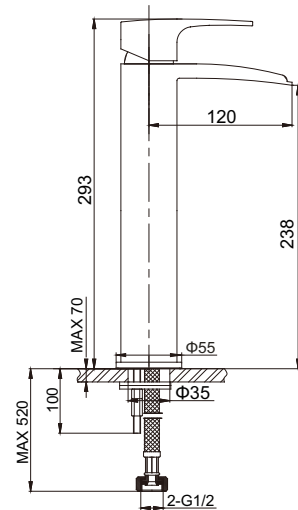

TECHNICAL DATASHEET

Openwater Tall Washbowl Mixer With No Pop-up Waste Chrome

Product specification

Product Code:	20007014410
Finishes:	Chrome plated
Product Type:	Modern
Construction:	Bodies of the tap are solid brass castings, and the handles are Zinc Cast
Valve Type:	35mm single lever ceramic disc cartridge
Supply:	Suitable for all plumbing systems
Inlet Connections:	G1/2 female BSP loose nut, threaded flexible tails
Water Pressure:	Min 0.5 bar, Max 5 bar

Product specification

- Supplied with metal heads
- Chrome plated conform to EN817, EN200 (Salt spray test 10 grade)
- The flexible tails: G1/2 (length: 520mm) with WRC approval

Technical Advice: For further information please call 0845 873 8843 or email techinfo@bathstore.com

Guarantee: 15 Years Manufactures guarantee, excluding ceramic disc cartridge and flexible tails which are only covered by the 12 month guarantee

Flow Rates (litres per minute)

System Pressure	0.5 bar	1 bar	2 bar	3 bar	4 bar	5 bar
20007014410	3.2	3.6	4	4.2	4.3	4.5