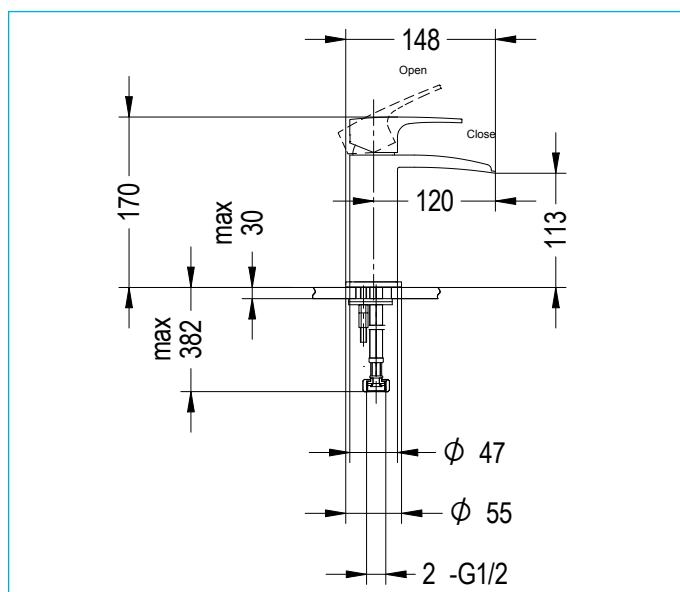

OPENWATER BASIN MONO MIXER

ILLUSTRATED

20007014400 OPENWATER BASIN MONO MIXER

CONFIGURATION OPTIONS

MATERIAL

Brass, Zinc alloy

STANDARDS

BS EN 817
BS EN 200

NET WEIGHTS

Basin mixer 1.6kg

COLOURS AND FINISHES

Chrome plated

SPECIAL NOTES

Flexible tails included

FEATURES

Contemporary style filler with waterfall spout

Flow Rate (litres per minute)	0.2 bar	0.5 bar	1 bar	2 bar	3 bar
Spout	1.75	2.99	4.16	5.47	5.39

For further details:

Go online at bathstore.com

bathstore.com Ltd. Makes every effort to ensure that the information provided on its website is accurate. However, we cannot guarantee this, and accept no liability for any information given via its website.