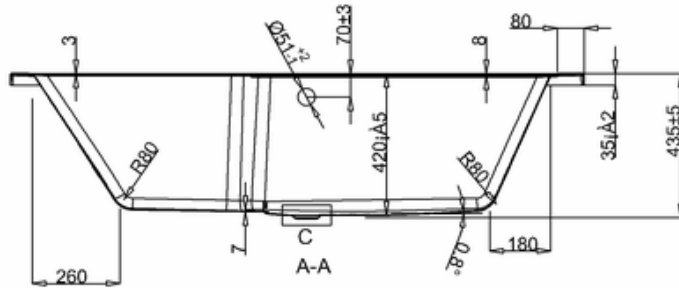

bathstore

41405002890 - ShowerTime THERMAFORM BATH NTH WHT L1700 W750 H435 EXC FEET BS1711H

C
SCALE 1:2

PERSPECTIVE
SCALE 1:40