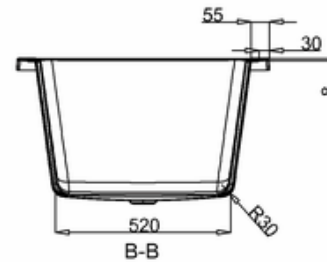

bathstore

41405002890 - ShowerTime THERMAFORM BATH NTH WHT L1700 W750 H435 EXC FEET BS1711H

C
SCALE 1:2

PERSPECTIVE
SCALE 1:40