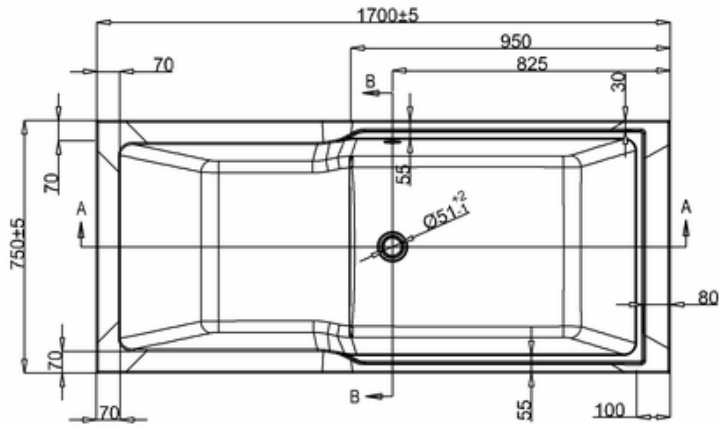

bathstore

41405002890 - ShowerTime THERMAFORM BATH NTH WHT L1700 W750 H435 EXC FEET BS1711H

C
SCALE 1:2

PERSPECTIVE
SCALE 1:40