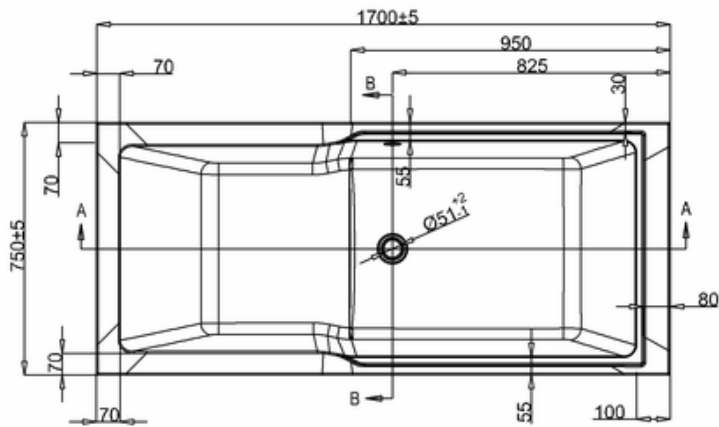

# 41405002880 - ShowerTime BATH NTH WHT L1700 W750 H435 EXC FEET BS1711

C  
SCALE 1:2

PERSPECTIVE  
SCALE 1:40