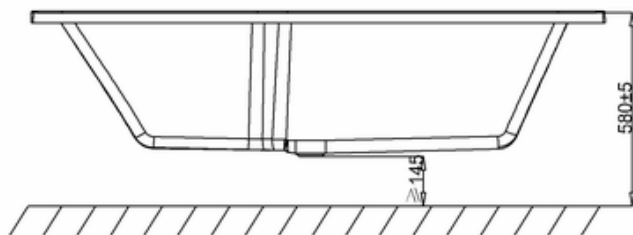

# 41405002880 - ShowerTime BATH NTH WHT L1700 W750 H435 EXC FEET BS1711

C  
SCALE 1:2

PERSPECTIVE  
SCALE 1:40