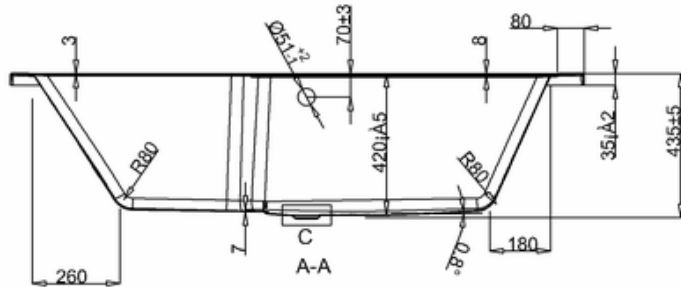

# 41405002880 - ShowerTime BATH NTH WHT L1700 W750 H435 EXC FEET BS1711

C  
SCALE 1:2

PERSPECTIVE  
SCALE 1:40