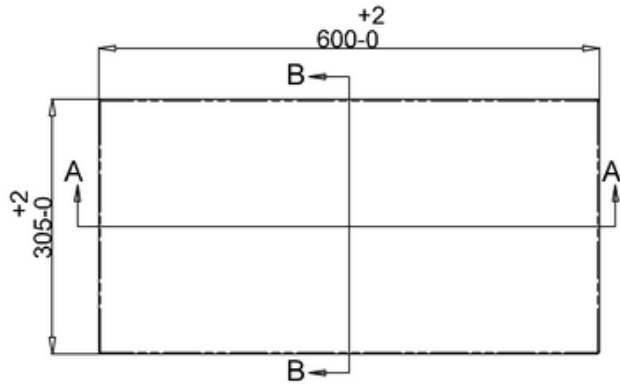

# 41405004600 - MyRoom MyPlan 600 POLYMARBLE WORKTOP W600 D305 H30 BAT-600

B-B

A-A

C  
SCALE 1:2

PERSPECTIVE  
SCALE 1:20