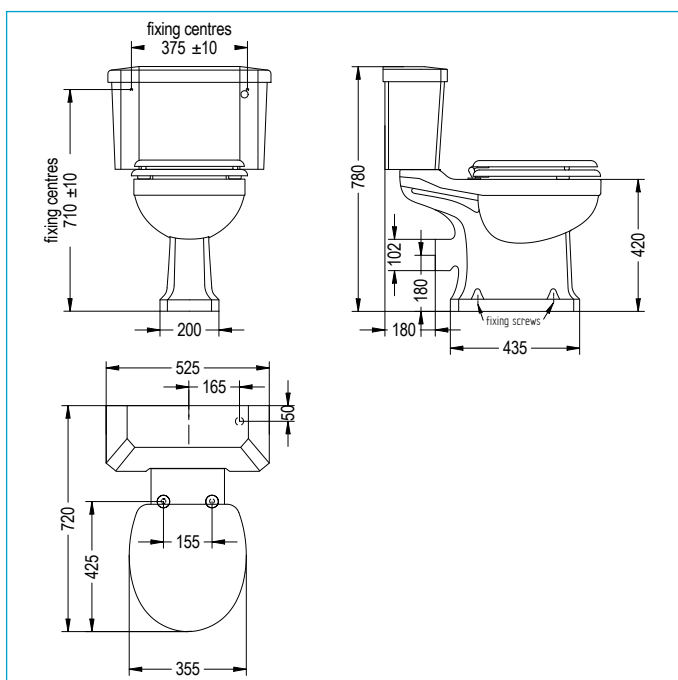

SAVOY VICTORIAN CLOSE COUPLED TOILET

ILLUSTRATED

- 20005002040** SAVOY VICTORIAN CLOSE COUPLED TOILET
 20005000240 PAN
 20005000300 CISTERN
 41100060120 CISTERN FITTINGS
- 20009000440** SAVOY LEGEND LACQUERED MDF SEAT GLOSS WHITE

WEIGHTS

- Cistern 17.9kg
 Pan 22.85kg
 Fittings 0.84kg
 Savoy Legend lacquered MDF gloss/white black seat 3kg
 Savoy Old English lacquered MDF white seat 3kg

COLOURS AND FINISHES

White

SPECIAL NOTES

- Cover caps for floor fixings supplied with pan
- a. Convert horizontal outlet with 90 degree bend connector

FEATURES

- Traditional style toilet, open back
 Horizontal outlet, 6 & 3 litre flush