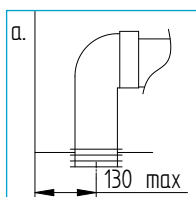

WEIGHTS

- Cistern 17.9kg
 Pan 22.85kg
 Fittings 0.84kg
 Savoy Legend lacquered MDF gloss/white black seat 3kg
 Savoy Old English lacquered MDF white seat 3kg

COLOURS AND FINISHES

White

SPECIAL NOTES

- Cover caps for floor fixings supplied with pan
- a. Convert horizontal outlet with 90 degree bend connector