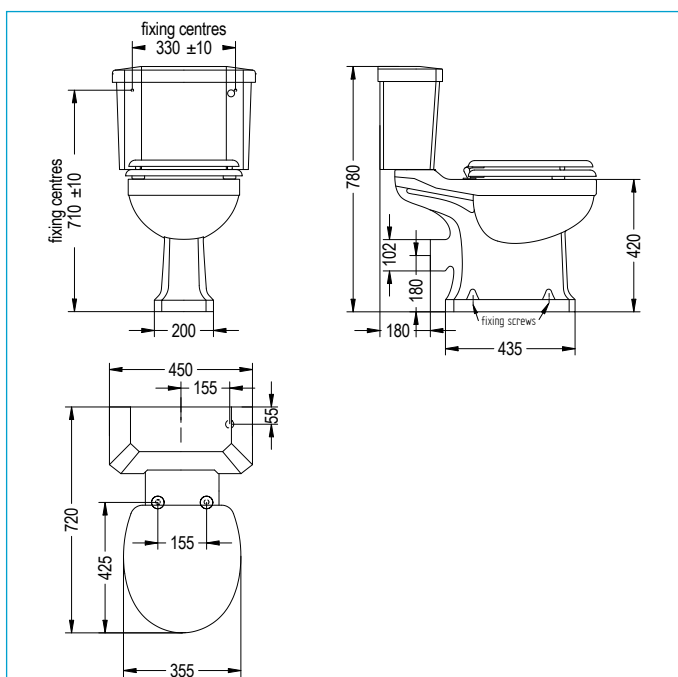

## ILLUSTRATED

<b>20005002060</b>	SAVOY VICTORIAN SLIMLINE CLOSE COUPLED TOILET
	20005000240 PAN
	20005000270 CISTERN
	20005000280 CISTERN FITTINGS
<b>20009000440</b>	SAVOY LEGEND LACQUERED MDF SEAT GLOSS WHITE

## MATERIAL

Vitreous China cistern and pan

## WEIGHTS

Cistern	15.4kg
Pan	22.85kg
Fittings	0.84kg
Savoy Legend lacquered MDF gloss black/white seat	3kg
Savoy Old English lacquered MDF white seat	3kg

## FEATURES

Traditional style toilet, open back  
Horizontal outlet, 6 & 3 litre flush