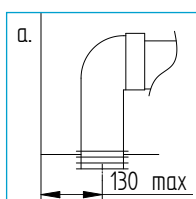

WEIGHTS

Cistern	15.4kg
Pan	22.85kg
Fittings	0.84kg
Savoy Legend lacquered MDF gloss black/white seat	3kg
Savoy Old English lacquered MDF white seat	3kg

COLOURS AND FINISHES

White

SPECIAL NOTES

Cover caps for floor fixings supplied with pan
a. Convert horizontal outlet with 90 degree bend connector

FEATURES

Traditional style toilet, open back
Horizontal outlet, 6 & 3 litre flush