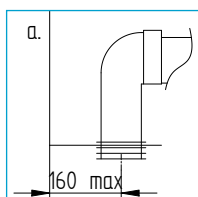

FEATURES

- Timeless style, open back
- Horizontal outlet, 6 & 3 litre flush