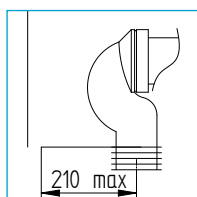

FEATURES

- Timeless style, open back
- Horizontal outlet, 6 & 3 litre flush