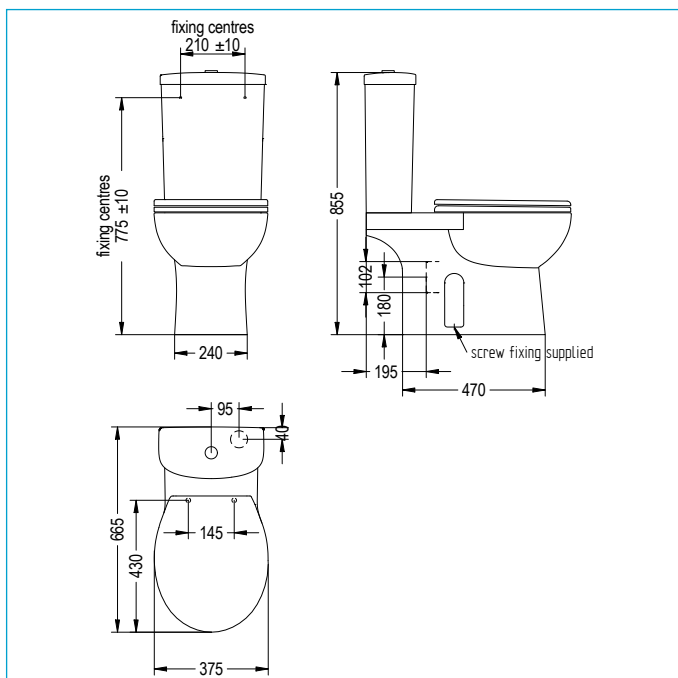

SOHO CLOSE COUPLED TOILET

ILLUSTRATED

- 60009000160** SOHO CLOSE COUPLED TOILET
- 41900070050 PAN
- 41900070060 CISTERN
- 41100060930 CISTERN FITTINGS
- 41200100810 SOHO THERMOSET SOFT CLOSE SEAT QUICK RELEASE

CONFIGURATION OPTIONS

- 30008000050** SOHO ECONOMY THERMOPLASTIC SEAT

MATERIAL

Vitreous China cistern and pan

STANDARDS

- BS3402
- BS EN33
- BS EN 997

WEIGHTS

- Cistern 13.2kg
- Pan 26.9kg
- Fittings 0.75kg
- Soho soft close Thermoset seat 3kg
- Soho Economy Thermoplastic seat 2.2kg

COLOURS AND FINISHES

White

SPECIAL NOTES

Floor fixing supplied with pan

- a. Convert horizontal outlet with 90 degree bend connector
- b. Convert horizontal outlet with space-saver 90 degree bend connector

FEATURES

- Timeless style, open back
- Horizontal outlet, 6 & 3 litre flush