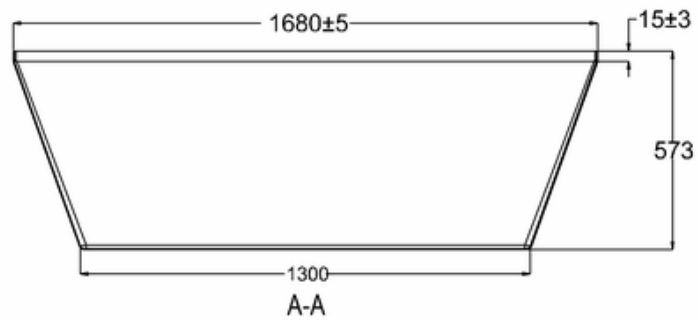

bathstore

41405002970 - 1700 SOHO THERMAFORM BATH NTH WHT L1700 W750 H430 EXC FEET MK2

C
SCALE 1:2

D
SCALE 1:2

bathstore

41405002940 - 1700 UNIVERSAL BATH SURROUND WHT L1680 W730 H573 SOHO POOL WASH

B-B

PERSPECTIVE
SCALE 1:40