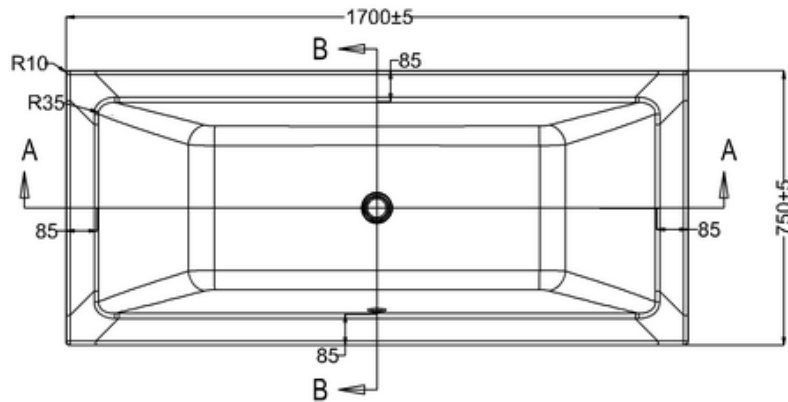

bathstore

41405002970 - 1700 SOHO THERMAFORM BATH NTH WHT L1700 W750 H430 EXC FEET MK2

C
SCALE 1:2

D
SCALE 1:2

bathstore

41405002940 - 1700 UNIVERSAL BATH SURROUND WHT L1680 W730 H573 SOHO POOL WASH

B-B

PERSPECTIVE
SCALE 1:40