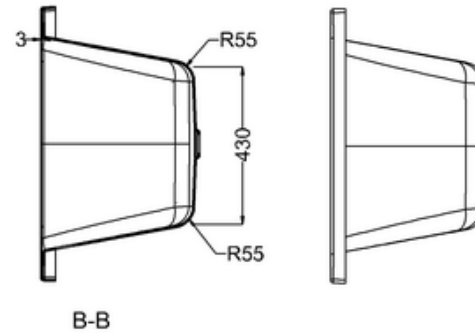

bathstore

41405002970 - 1700 SOHO THERMAFORM BATH NTH WHT L1700 W750 H430 EXC FEET MK2

C
SCALE 1:2

D
SCALE 1:2

bathstore

41405002940 - 1700 UNIVERSAL BATH SURROUND WHT L1680 W730 H573 SOHO POOL WASH

B-B

PERSPECTIVE
SCALE 1:40