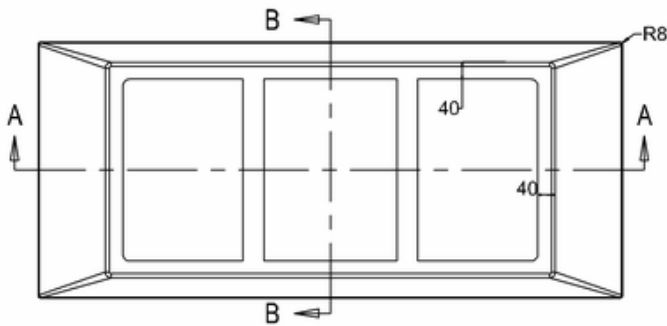

bathstore

41405002970 - 1700 SOHO THERMAFORM BATH NTH WHT L1700 W750 H430 EXC FEET MK2

C
SCALE 1:2

D
SCALE 1:2

bathstore

41405002940 - 1700 UNIVERSAL BATH SURROUND WHT L1680 W730 H573 SOHO POOL WASH

B-B

PERSPECTIVE
SCALE 1:40