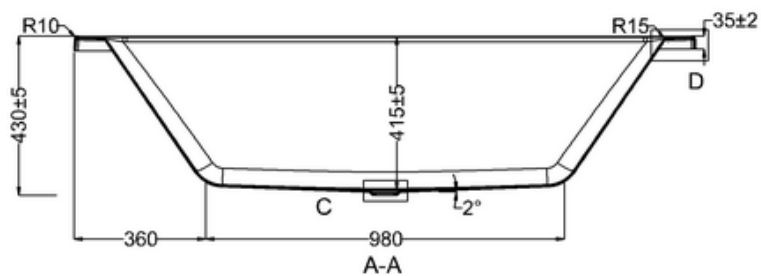

bathstore

41405002970 - 1700 SOHO THERMAFORM BATH NTH WHT L1700 W750 H430 EXC FEET MK2

C
SCALE 1:2

D
SCALE 1:2

bathstore

41405002940 - 1700 UNIVERSAL BATH SURROUND WHT L1680 W730 H573 SOHO POOL WASH

B-B

PERSPECTIVE
SCALE 1:40