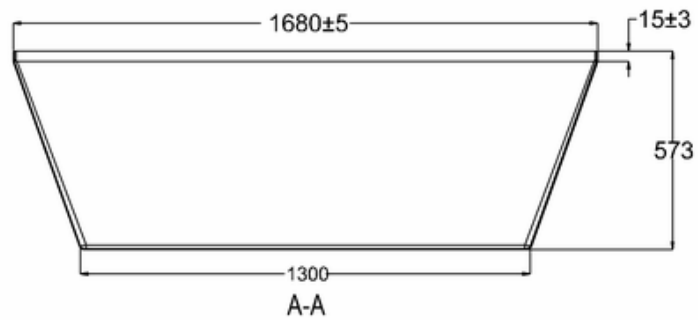

bathstore

41405002980 - 1700 WASH BATH NTH WHT L1700 W750 H430 EXC FEET MK3

C
SCALE 1:2

D
SCALE 1:2

PERSPECTIVE
SCALE 1:40

bathstore

41405002940 - 1700 UNIVERSAL BATH SURROUND WHT L1680 W730 H573 SOHO POOL WASH

B-B

A-A

PERSPECTIVE
SCALE 1:40