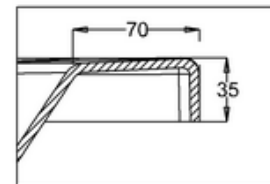

bathstore

41405002980 - 1700 WASH BATH NTH WHT L1700 W750 H430 EXC FEET MK3

C
SCALE 1:2

D
SCALE 1:2

PERSPECTIVE
SCALE 1:40

bathstore

41405002940 - 1700 UNIVERSAL BATH SURROUND WHT L1680 W730 H573 SOHO POOL WASH

B-B

A-A

PERSPECTIVE
SCALE 1:40