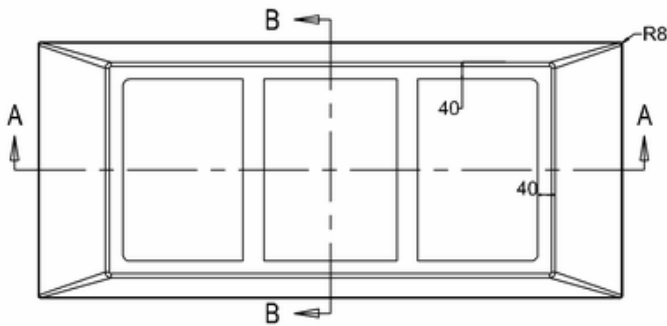

bathstore

41405002980 - 1700 WASH BATH NTH WHT L1700 W750 H430 EXC FEET MK3

C
SCALE 1:2

D
SCALE 1:2

PERSPECTIVE
SCALE 1:40

bathstore

41405002940 - 1700 UNIVERSAL BATH SURROUND WHT L1680 W730 H573 SOHO POOL WASH

B-B

A-A

PERSPECTIVE
SCALE 1:40