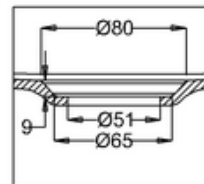

bathstore

41405002980 - 1700 WASH BATH NTH WHT L1700 W750 H430 EXC FEET MK3

C
SCALE 1:2

D
SCALE 1:2

PERSPECTIVE
SCALE 1:40

bathstore

41405002940 - 1700 UNIVERSAL BATH SURROUND WHT L1680 W730 H573 SOHO POOL WASH

B-B

A-A

PERSPECTIVE
SCALE 1:40