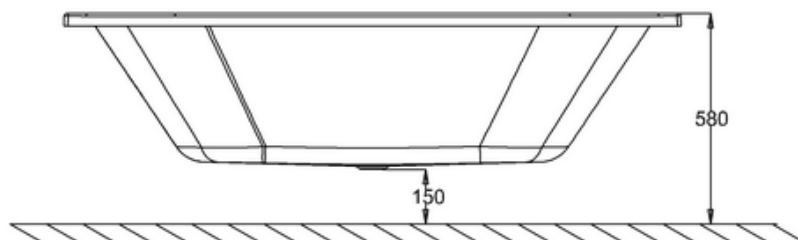

bathstore

41405002980 - 1700 WASH BATH NTH WHT L1700 W750 H430 EXC FEET MK3

C
SCALE 1:2

D
SCALE 1:2

PERSPECTIVE
SCALE 1:40

bathstore

41405002940 - 1700 UNIVERSAL BATH SURROUND WHT L1680 W730 H573 SOHO POOL WASH

B-B

A-A

PERSPECTIVE
SCALE 1:40