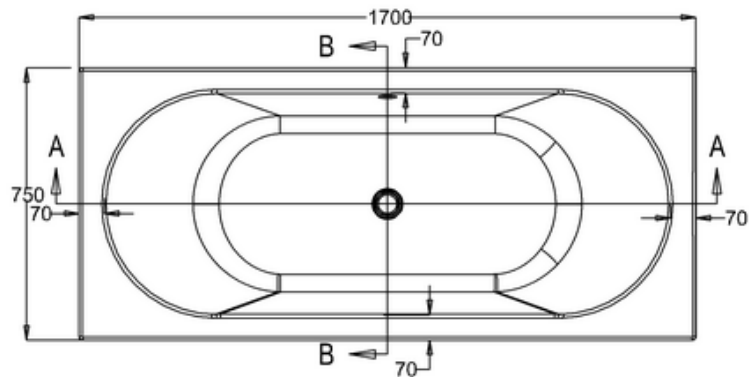

bathstore

41405002980 - 1700 WASH BATH NTH WHT L1700 W750 H430 EXC FEET MK3

C
SCALE 1:2

D
SCALE 1:2

PERSPECTIVE
SCALE 1:40

bathstore

41405002940 - 1700 UNIVERSAL BATH SURROUND WHT L1680 W730 H573 SOHO POOL WASH

B-B

A-A

PERSPECTIVE
SCALE 1:40