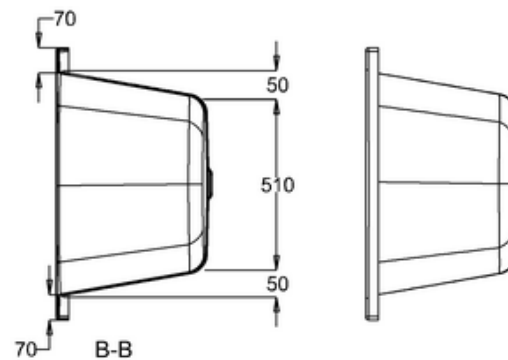

bathstore

41405002980 - 1700 WASH BATH NTH WHT L1700 W750 H430 EXC FEET MK3

C
SCALE 1:2

D
SCALE 1:2

PERSPECTIVE
SCALE 1:40

bathstore

41405002940 - 1700 UNIVERSAL BATH SURROUND WHT L1680 W730 H573 SOHO POOL WASH

B-B

A-A

PERSPECTIVE
SCALE 1:40