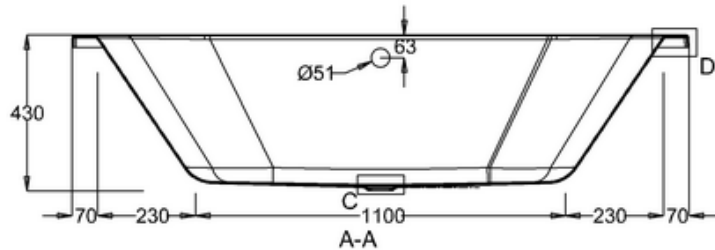

bathstore

41405002980 - 1700 WASH BATH NTH WHT L1700 W750 H430 EXC FEET MK3

C
SCALE 1:2

D
SCALE 1:2

PERSPECTIVE
SCALE 1:40

bathstore

41405002940 - 1700 UNIVERSAL BATH SURROUND WHT L1680 W730 H573 SOHO POOL WASH

B-B

A-A

PERSPECTIVE
SCALE 1:40