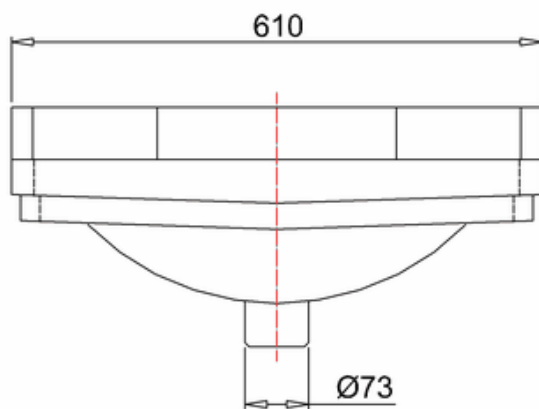

bathstore

20005000040 - Savoy Edwardian basin 610mm 1TH

bathstore

20005000770 - NEW SAVOY 610 BASIN STAND CHR WITH GLASS SHELF MK2 XR-135