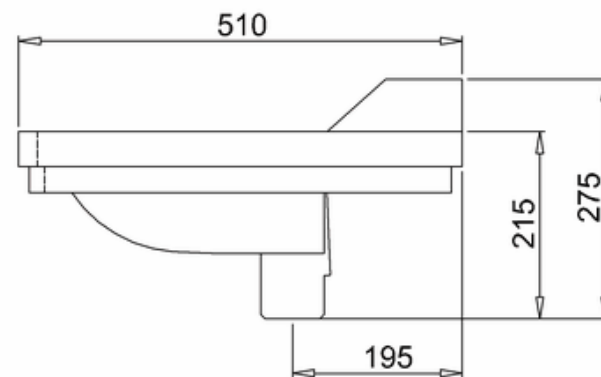

bathstore

20005000040 - Savoy Edwardian basin 610mm 1TH

bathstore

20005000770 - NEW SAVOY 610 BASIN STAND CHR WITH GLASS SHELF MK2 XR-135