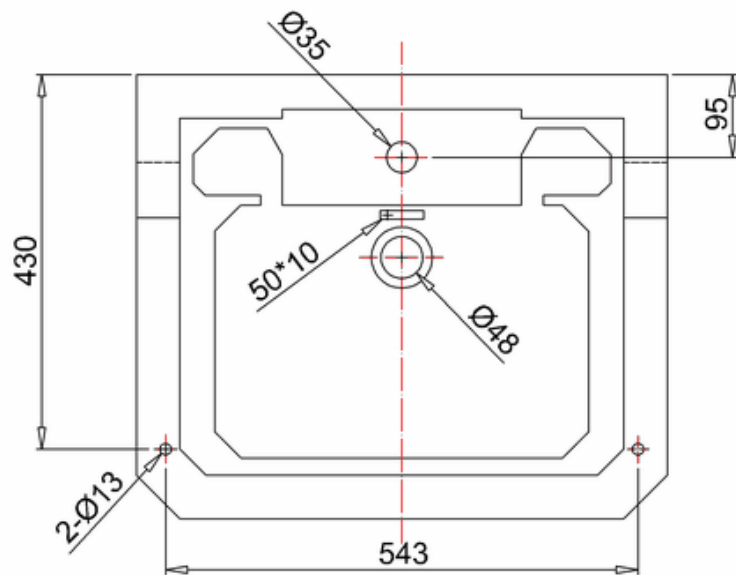

bathstore

20005000040 - Savoy Edwardian basin 610mm 1TH

bathstore

20005000770 - NEW SAVOY 610 BASIN STAND CHR WITH GLASS SHELF MK2 XR-135