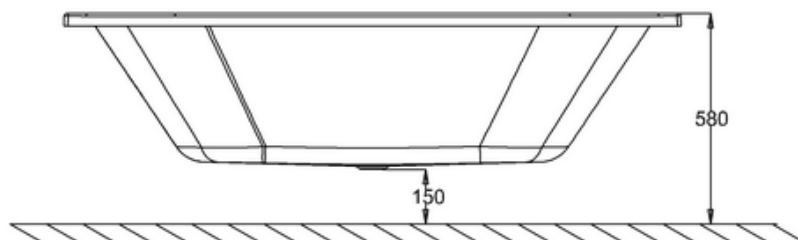

bathstore

41405002990 - 1700 WASH THERMAFORM BATH NTH WHT L1700 W750 H430 EXC FEET MK2

C
SCALE 1:2

D
SCALE 1:2

PERSPECTIVE
SCALE 1:40