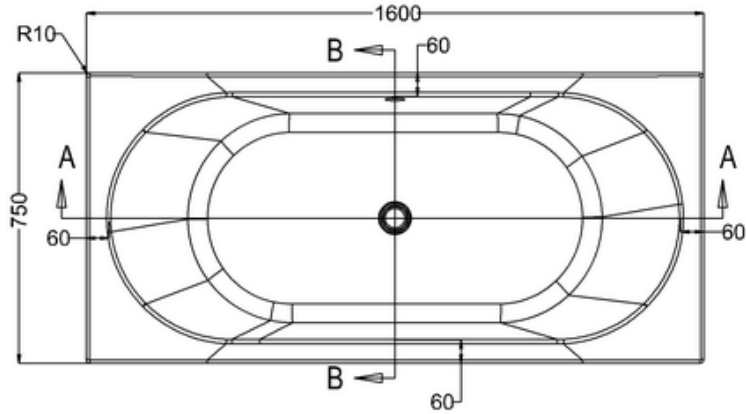

bathstore

41405002810 - 1600 x 750 WASH THERMAFORM BATH NTH WHT L1600 W750 H430 EXC FEET

C
SCALE 1:2

D
SCALE 1:2