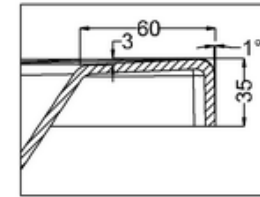

bathstore

41405002810 - 1600 x 750 WASH THERMAFORM BATH NTH WHT L1600 W750 H430 EXC FEET

C
SCALE 1:2

D
SCALE 1:2