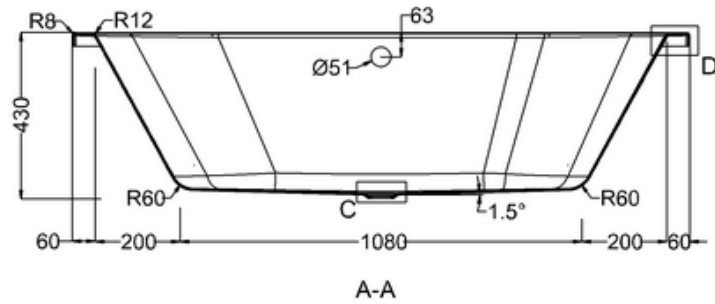

bathstore

41405002810 - 1600 x 750 WASH THERMAFORM BATH NTH WHT L1600 W750 H430 EXC FEET

C
SCALE 1:2

D
SCALE 1:2