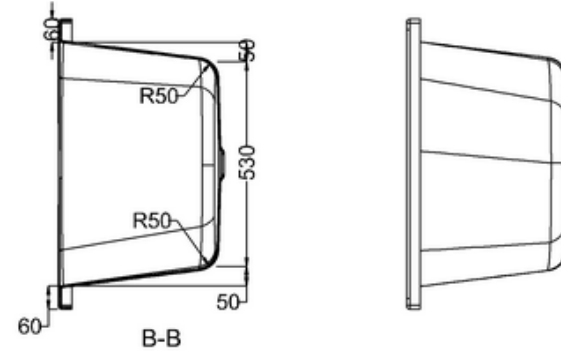

bathstore

41405002810 - 1600 x 750 WASH THERMAFORM BATH NTH WHT L1600 W750 H430 EXC FEET

C
SCALE 1:2

D
SCALE 1:2