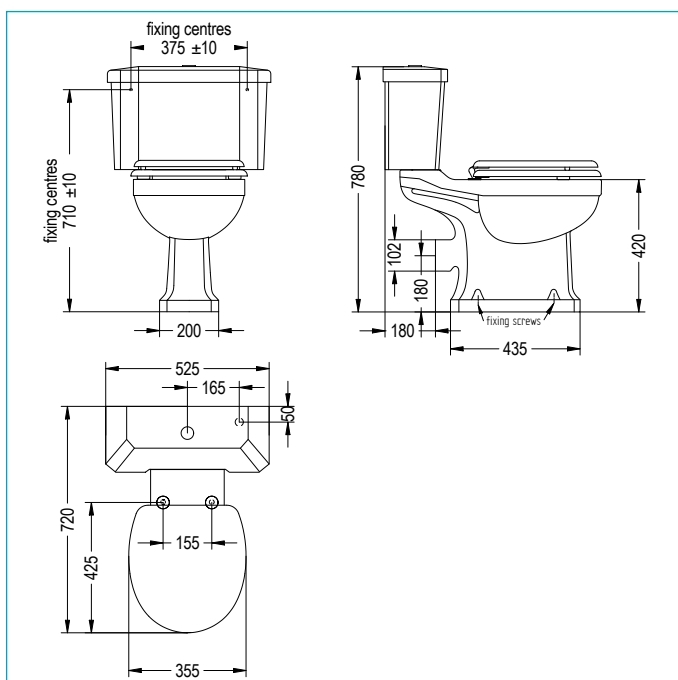

SAVOY CLOSE COUPLED TOP FLUSH TOILET

ILLUSTRATED

- 20005002090** SAVOY CLOSE COUPLED TOP FLUSH TOILET
- 20005000240 PAN
- 20005000940 CISTERN
- 41100060130 CISTERN FITTINGS
- 20009000440** SAVOY LEGEND LACQUERED MDF SEAT GLOSS WHITE

WEIGHTS

- Cistern 17.44kg
- Pan 22.85kg
- Fittings 0.84kg
- Savoy Legend lacquered MDF gloss black seat 3kg
- Savoy Old English lacquered MDF white seat 3kg

COLOURS AND FINISHES

White

SPECIAL NOTES

- Cover caps for floor fixing supplied with pan
- a. Convert horizontal outlet with 90 degree bend connector

FEATURES

- Traditional style toilet, open back
- Horizontal outlet, 6 & 3 litre flush