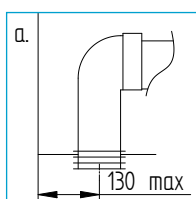

WEIGHTS

1. Cistern 17.44kg
   Pan 22.85kg
   Fittings 0.84kg
   Savoy Legend lacquered MDF gloss black seat 3kg
   Savoy Old English lacquered MDF white seat 3kg

COLOURS AND FINISHES

White

SPECIAL NOTES

1. Cover caps for floor fixing supplied with pan
   a. Convert horizontal outlet with 90 degree bend connector

FEATURES

1. Traditional style toilet, open back
   Horizontal outlet, 6 & 3 litre flush