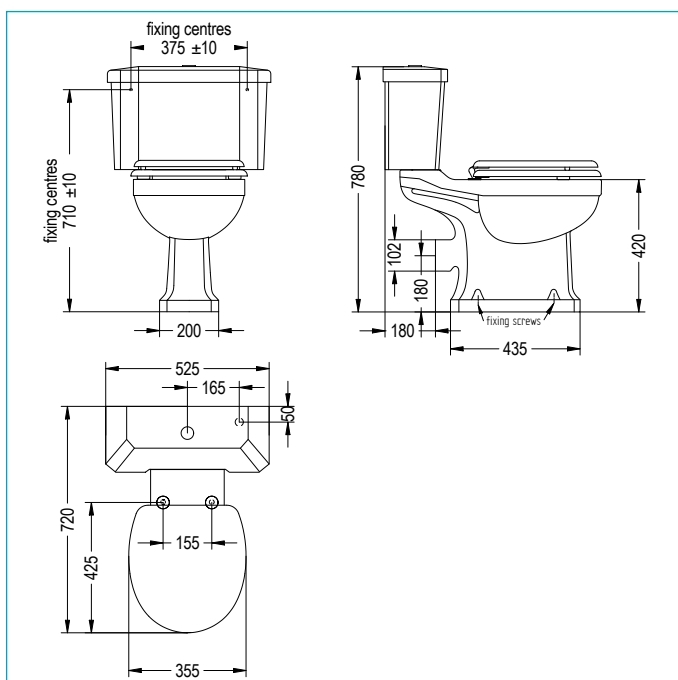

SAVOY CLOSE COUPLED TOP FLUSH TOILET

ILLUSTRATED

- 20005002090** SAVOY CLOSE COUPLED TOP FLUSH TOILET
 20005000240 PAN
 20005000940 CISTERN
 41100060130 CISTERN FITTINGS
20009000440 SAVOY LEGEND LACQUERED MDF SEAT GLOSS WHITE

WEIGHTS

- Cistern 17.44kg
 Pan 22.85kg
 Fittings 0.84kg
 Savoy Legend lacquered MDF gloss black seat 3kg
 Savoy Old English lacquered MDF white seat 3kg

COLOURS AND FINISHES

White

SPECIAL NOTES

- Cover caps for floor fixing supplied with pan
 a. Convert horizontal outlet with 90 degree bend connector

FEATURES

- Traditional style toilet, open back
 Horizontal outlet, 6 & 3 litre flush