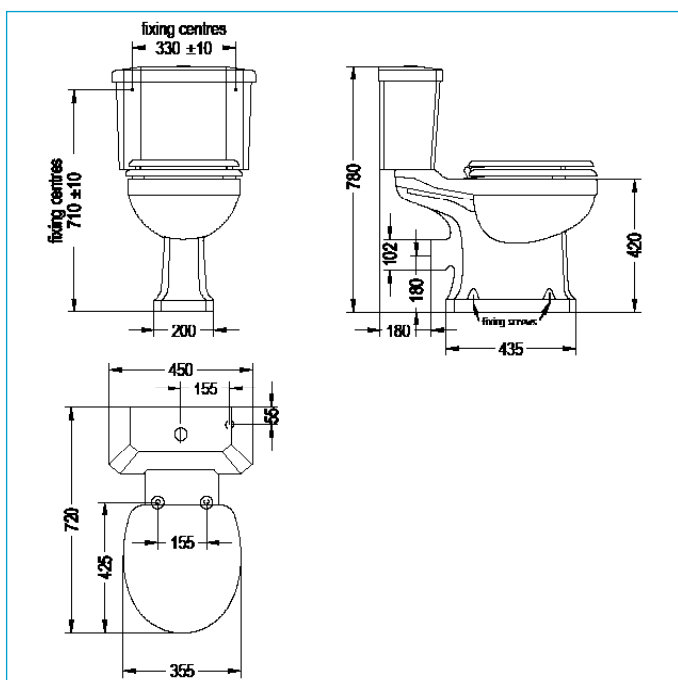

## ILLUSTRATED

- 20005002080** SAVOY SLIMLINE CLOSE COUPLED TOILET TOP FLUSH  
 20005000240 PAN  
 20005000930 CISTERN  
 41100060130 CISTERN FITTINGS  
**20009000440** SAVOY LEGEND LACQUERED MDF SEAT GLOSS WHITE

## MATERIAL

Vitreous China cistern and pan

## WEIGHTS

- Cistern 14.9kg  
 Pan 24.86kg  
 Fittings 0.84kg  
 Savoy Legend lacquered MDF gloss black/white seat 3kg  
 Savoy Old English lacquered MDF white seat 3kg

## FEATURES

- Traditional style toilet, open back  
 Horizontal outlet, 6 & 3 litre flush