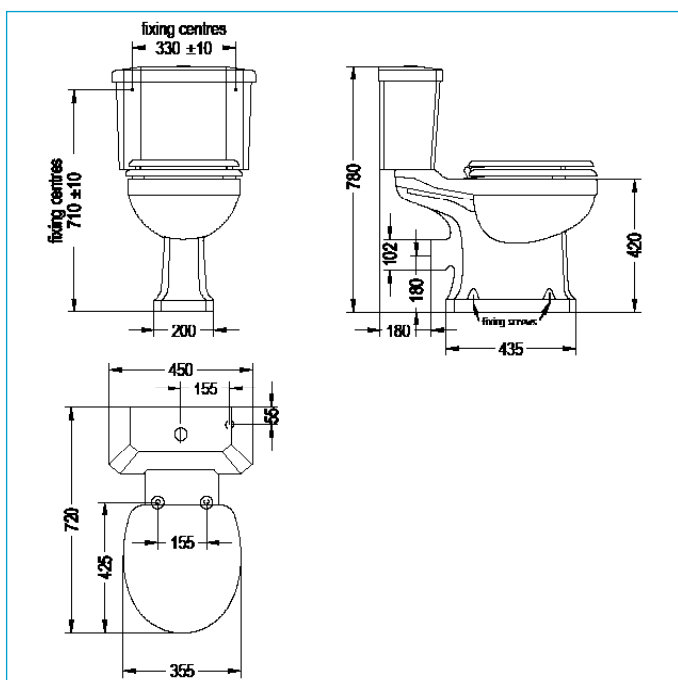

SAVOY SLIMLINE CLOSE COUPLED TOILET TOP FLUSH FLUSH

ILLUSTRATED

- 20005002080** SAVOY SLIMLINE CLOSE COUPLED TOILET TOP FLUSH
 20005000240 PAN
 20005000930 CISTERN
 41100060130 CISTERN FITTINGS
- 20009000440** SAVOY LEGEND LACQUERED MDF SEAT GLOSS WHITE

WEIGHTS

- Cistern 14.9kg
 Pan 24.86kg
 Fittings 0.84kg
 Savoy Legend lacquered MDF gloss black/white seat 3kg
 Savoy Old English lacquered MDF white seat 3kg

COLOURS AND FINISHES

White

SPECIAL NOTES

- Cover caps for floor fixings supplied with pan
- Convert horizontal outlet with 90 degree bend connector

FEATURES

- Traditional style toilet, open back
- Horizontal outlet, 6 & 3 litre flush