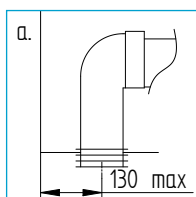

WEIGHTS

1. Cistern 14.9kg
   Pan 24.86kg
   Fittings 0.84kg
   Savoy Legend lacquered MDF gloss black/white seat 3kg
   Savoy Old English lacquered MDF white seat 3kg

COLOURS AND FINISHES

White

SPECIAL NOTES

1. Cover caps for floor fixings supplied with pan
1. Convert horizontal outlet with 90 degree bend connector

FEATURES

- Traditional style toilet, open back
- Horizontal outlet, 6 & 3 litre flush