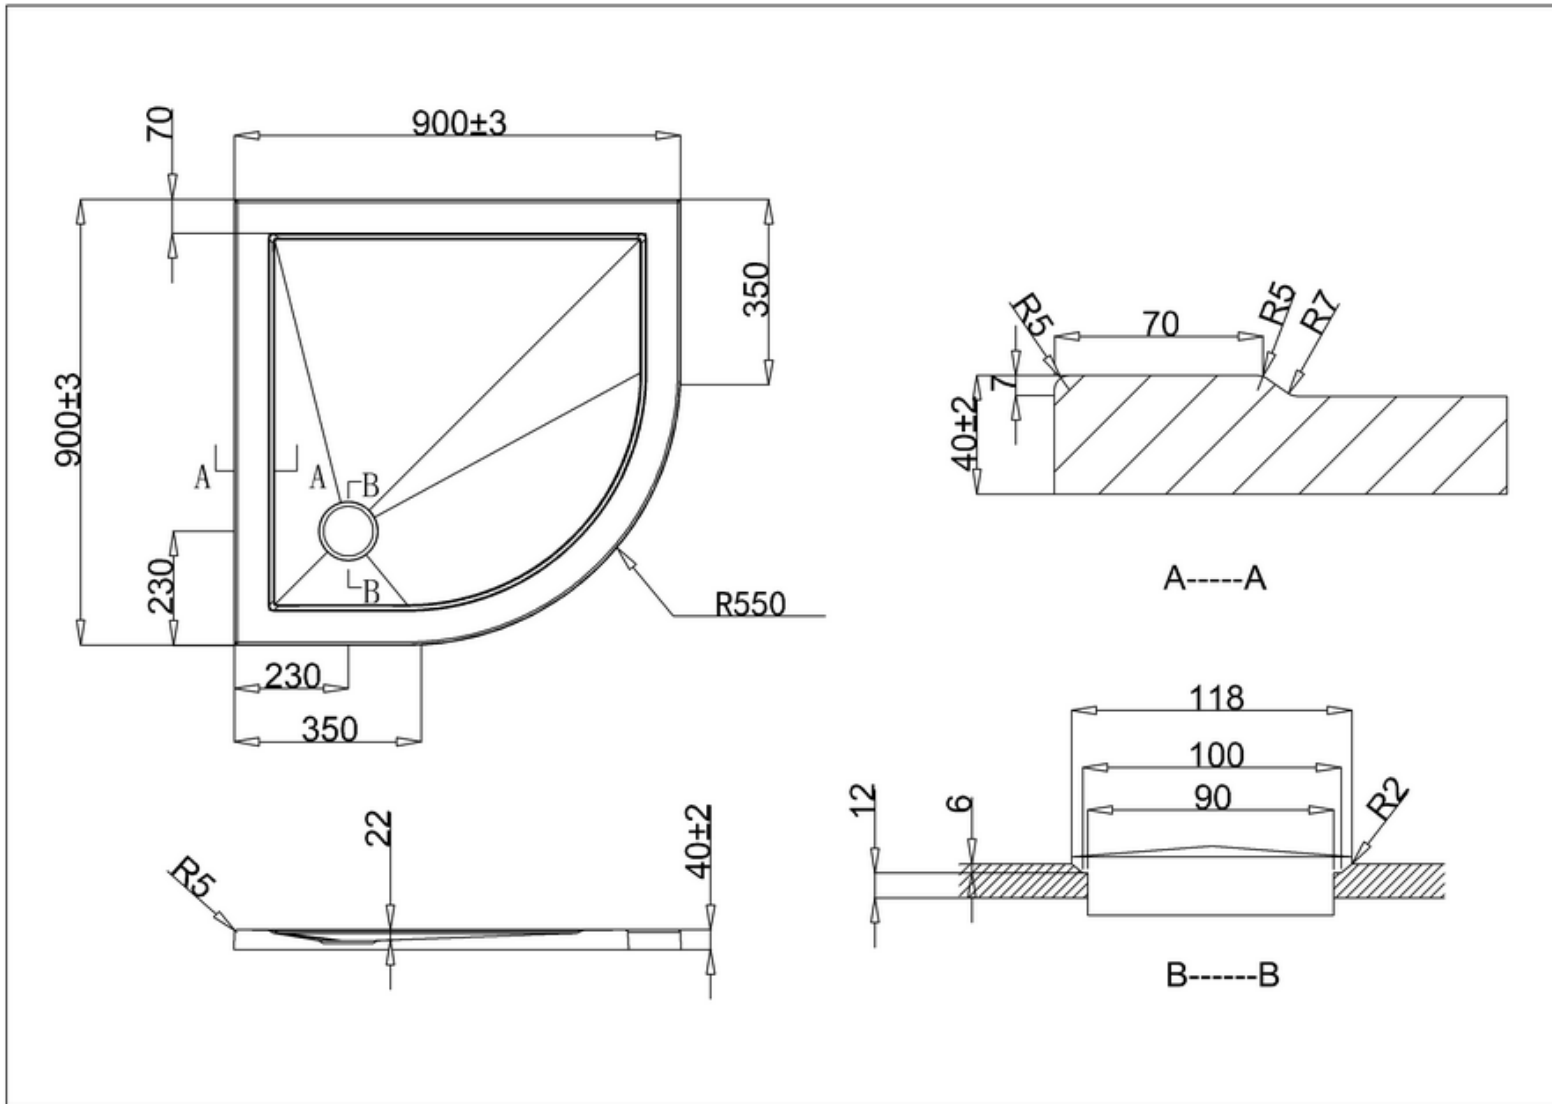

bathstore

**51000023110 - Atlantes 900 QUADRANT CHR CLEAR H1950 ADJ
870-890 QXF92X**

Note:
Whole dimension tolerance is ± 5 .
Glass dimension tolerance is ± 2 .

bathstore

44400023930 - ALPINE DUO POLY MARBLE 1TH BASIN WITH OVERFLOW W500 D450 H165

PERSPECTIV-
SCALE 1:8

C
SCALE 1:2

A-A

B-B

44400023990 - ALPINE DUO 500 FLOOR STANDING VANITY W500 D450 H800 GLOSS GREY

bathstore

44400005570 - Slimstone 900 Quadrant Shower tray WHT H 40

DENVER CLOSE COUPLED TOILET

ILLUSTRATED

- 41700020003 DENVER CLOSE COUPLED TOILET
- 41800010027 PAN
- 41800050270 CISTERN
- 41100060930 CISTERN FITTINGS
- 41800090220 ECONOMY PP SEAT

CONFIGURATION OPTIONS

MATERIAL

Vitreous China cistern and pan

STANDARDS

- BS3402
- BS EN 33
- BS EN 997

WEIGHTS

- Cistern 12.15kg
- Pan 24.85kg
- Fittings 0.75kg
- Seat 2.18kg

COLOURS AND FINISHES

White

SPECIAL NOTES

- No floor fittings supplied with pan
- a. Convert horizontal outlet with 90 degree bend connector