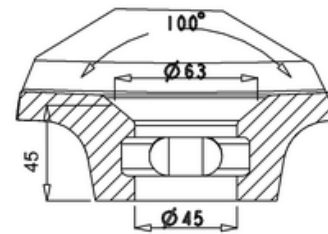

PERSPECTIV-
SCALE 1:8