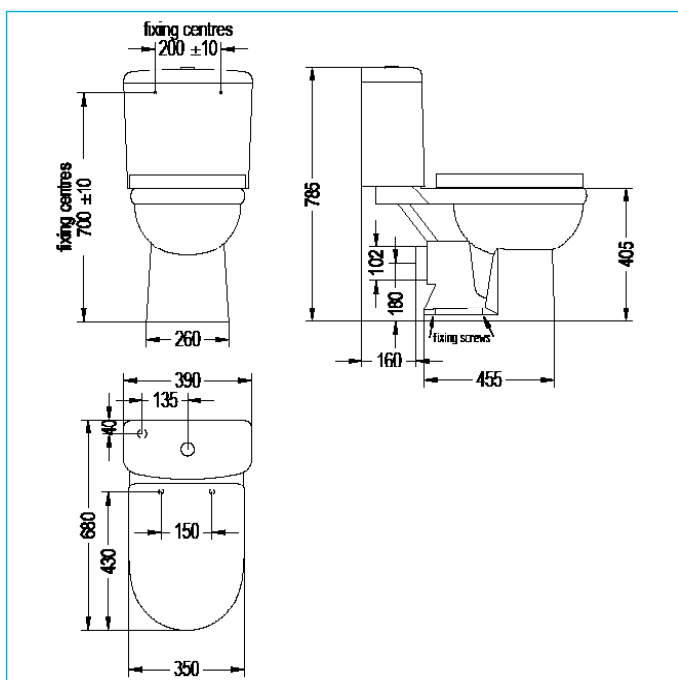

ILLUSTRATED

- 41700020003 DENVER CLOSE COUPLED TOILET
- 41800010027 PAN
- 41800050270 CISTERN
- 41100060930 CISTERN FITTINGS
- 41800090220 ECONOMY PP SEAT

CONFIGURATION OPTIONS

MATERIAL

Vitreous China cistern and pan

STANDARDS

- BS3402
- BS EN 33
- BS EN 997

WEIGHTS

- Cistern 12.15kg
- Pan 24.85kg
- Fittings 0.75kg
- Seat 2.18kg

COLOURS AND FINISHES

White

SPECIAL NOTES

- No floor fittings supplied with pan
- a. Convert horizontal outlet with 90 degree bend connector

FEATURES

- Timeless style, open back
- Horizontal outlet, 6 & 3 litre flush

For further details:

Go online at bathstore.com

bathstore.com Ltd. Makes every effort to ensure that the information provided on its website is accurate. However, we cannot guarantee this, and accept no liability for any information given via its website.