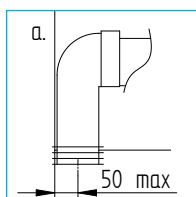

FEATURES

- Timeless style, open back
- Horizontal outlet, 6 & 3 litre flush

For further details:

Go online at bathstore.com

bathstore.com Ltd. Makes every effort to ensure that the information provided on its website is accurate. However, we cannot guarantee this, and accept no liability for any information given via its website.