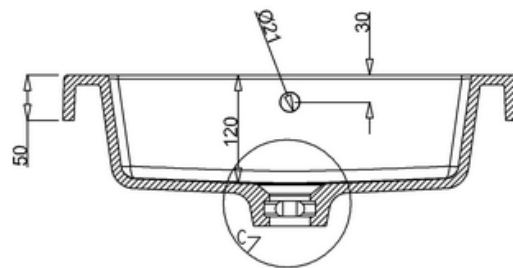

bathstore

44400023930 - ALPINE DUO POLY MARBLE 1TH BASIN WITH OVERFLOW W500 D450 H165