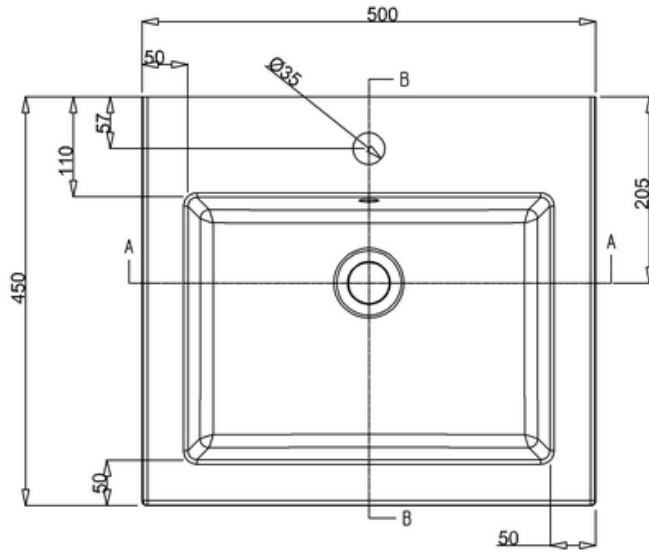

bathstore

**51000023110 - Atlantes 900 QUADRANT CHR CLEAR H1950 ADJ
870-890 QXF92X**

Note:
Whole dimension tolerance is ± 5 .
Glass dimension tolerance is ± 2 .

bathstore

44400023930 - ALPINE DUO POLY MARBLE 1TH BASIN WITH OVERFLOW W500 D450 H165

PERSPECTIV-
SCALE 1:8

C
SCALE 1:2

A-A

B-B

44400023990 - ALPINE DUO 500 FLOOR STANDING VANITY W500 D450 H800 GLOSS GREY

bathstore

44400005570 - Slimstone 900 Quadrant Shower tray WHT H 40

DENVER CLOSE COUPLED TOILET

ILLUSTRATED

- 41700020003 DENVER CLOSE COUPLED TOILET
- 41800010027 PAN
- 41800050270 CISTERN
- 41100060930 CISTERN FITTINGS
- 41800090220 ECONOMY PP SEAT

CONFIGURATION OPTIONS

MATERIAL

Vitreous China cistern and pan

STANDARDS

- BS3402
- BS EN 33
- BS EN 997

WEIGHTS

- Cistern 12.15kg
- Pan 24.85kg
- Fittings 0.75kg
- Seat 2.18kg

COLOURS AND FINISHES

White

SPECIAL NOTES

- No floor fittings supplied with pan
- a. Convert horizontal outlet with 90 degree bend connector