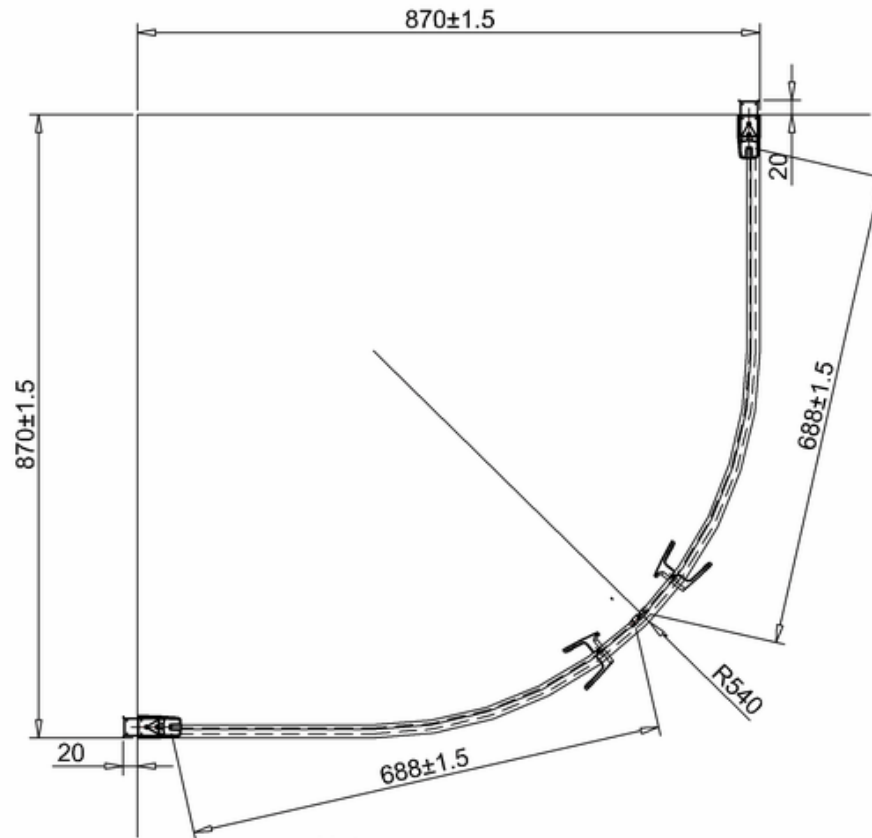

bathstore

**51000023110 - Atlantes 900 QUADRANT CHR CLEAR H1950 ADJ
870-890 QXF92X**

Note:
Whole dimension tolerance is ± 5 .
Glass dimension tolerance is ± 2 .

bathstore

44400023930 - ALPINE DUO POLY MARBLE 1TH BASIN WITH OVERFLOW W500 D450 H165

PERSPECTIV-
SCALE 1:8

C
SCALE 1:2

A-A

B-B

44400023990 - ALPINE DUO 500 FLOOR STANDING VANITY W500 D450 H800 GLOSS GREY

bathstore

44400005570 - Slimstone 900 Quadrant Shower tray WHT H 40

DENVER CLOSE COUPLED TOILET

ILLUSTRATED

- 41700020003 DENVER CLOSE COUPLED TOILET
- 41800010027 PAN
- 41800050270 CISTERN
- 41100060930 CISTERN FITTINGS
- 41800090220 ECONOMY PP SEAT

CONFIGURATION OPTIONS

MATERIAL

Vitreous China cistern and pan

STANDARDS

- BS3402
- BS EN 33
- BS EN 997

WEIGHTS

- Cistern 12.15kg
- Pan 24.85kg
- Fittings 0.75kg
- Seat 2.18kg

COLOURS AND FINISHES

White

SPECIAL NOTES

- No floor fittings supplied with pan
- a. Convert horizontal outlet with 90 degree bend connector