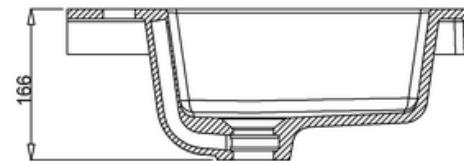

bathstore

**51000023110 - Atlantes 900 QUADRANT CHR CLEAR H1950 ADJ
870-890 QXF92X**

Note:
Whole dimension tolerance is ± 5 .
Glass dimension tolerance is ± 2 .

bathstore

44400023930 - ALPINE DUO POLY MARBLE 1TH BASIN WITH OVERFLOW W500 D450 H165

PERSPECTIV-
SCALE 1:8

C
SCALE 1:2

A-A

B-B

44400023990 - ALPINE DUO 500 FLOOR STANDING VANITY W500 D450 H800 GLOSS GREY

bathstore

44400005570 - Slimstone 900 Quadrant Shower tray WHT H 40

DENVER CLOSE COUPLED TOILET

STANDARDS

- BS3402
- BS EN 33
- BS EN 997

WEIGHTS

- Cistern 12.15kg
- Pan 24.85kg
- Fittings 0.75kg
- Seat 2.18kg

COLOURS AND FINISHES

White

SPECIAL NOTES

- No floor fittings supplied with pan
- a. Convert horizontal outlet with 90 degree bend connector