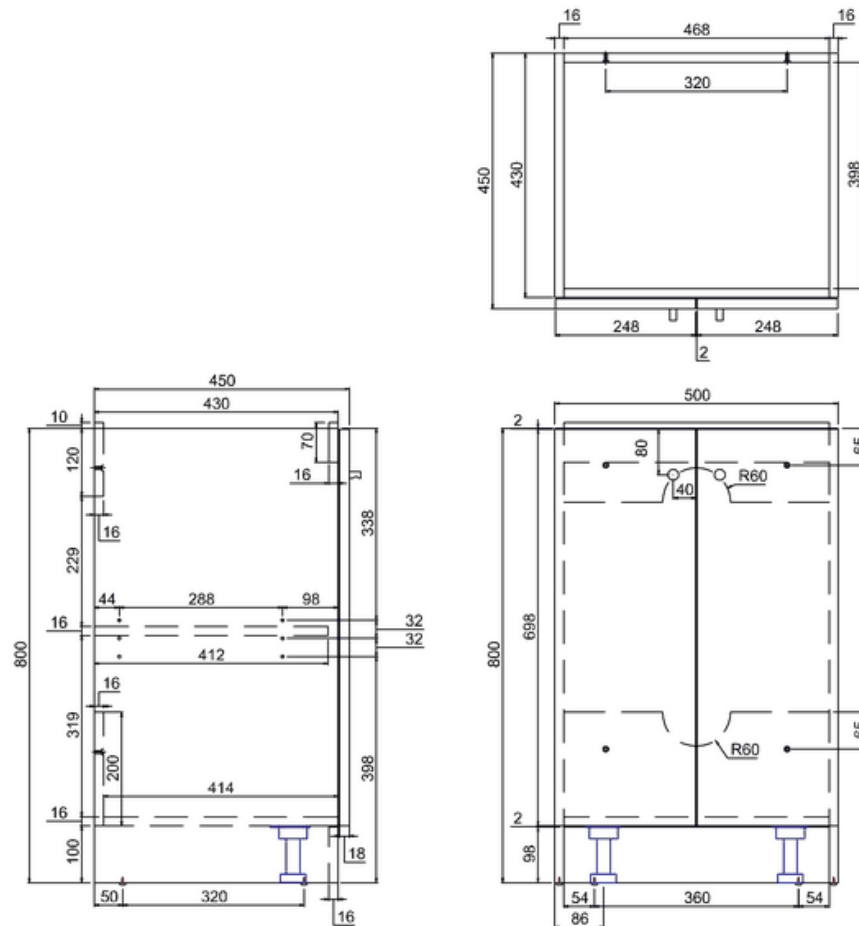

bathstore

**51000023110 - Atlantes 900 QUADRANT CHR CLEAR H1950 ADJ
870-890 QXF92X**

Note:
Whole dimension tolerance is ± 5 .
Glass dimension tolerance is ± 2 .

bathstore

44400023930 - ALPINE DUO POLY MARBLE 1TH BASIN WITH OVERFLOW W500 D450 H165

PERSPECTIV-
SCALE 1:8

C
SCALE 1:2

A-A

B-B

44400023990 - ALPINE DUO 500 FLOOR STANDING VANITY W500 D450 H800 GLOSS GREY

bathstore

44400005570 - Slimstone 900 Quadrant Shower tray WHT H 40

DENVER CLOSE COUPLED TOILET

ILLUSTRATED

- 41700020003 DENVER CLOSE COUPLED TOILET
- 41800010027 PAN
- 41800050270 CISTERN
- 41100060930 CISTERN FITTINGS
- 41800090220 ECONOMY PP SEAT

CONFIGURATION OPTIONS

MATERIAL

Vitreous China cistern and pan

STANDARDS

- BS3402
- BS EN 33
- BS EN 997

WEIGHTS

- Cistern 12.15kg
- Pan 24.85kg
- Fittings 0.75kg
- Seat 2.18kg

COLOURS AND FINISHES

White

SPECIAL NOTES

- No floor fittings supplied with pan
- a. Convert horizontal outlet with 90 degree bend connector