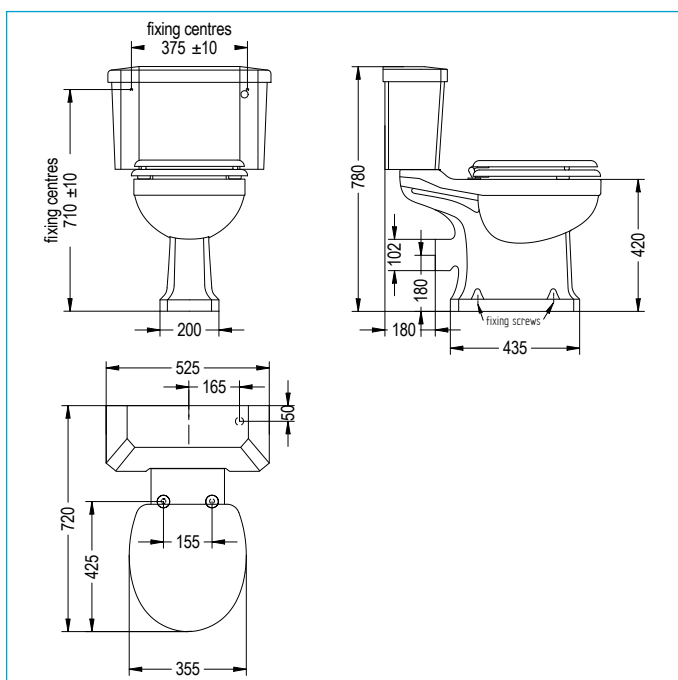

WEIGHTS

1. Cistern 17.9kg
   Pan 22.85kg
   Fittings 0.84kg
   Savoy Legend lacquered MDF gloss/white black seat 3kg
   Savoy Old English lacquered MDF white seat 3kg

COLOURS AND FINISHES

White

SPECIAL NOTES

1. Cover caps for floor fixings supplied with pan
   a. Convert horizontal outlet with 90 degree bend connector

FEATURES

1. Traditional style toilet, open back
   Horizontal outlet, 6 & 3 litre flush