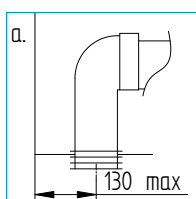

SAVOY VICTORIAN CLOSE COUPLED TOILET

ILLUSTRATED

1. **20005002040** SAVOY VICTORIAN CLOSE COUPLED TOILET
   20005000240 PAN
   20005000300 CISTERN
   41100060120 CISTERN FITTINGS
   20009000440 SAVOY LEGEND LACQUERED MDF SEAT GLOSS WHITE

CONFIGURATION OPTIONS

1. **20009000450** SAVOY LEGEND LACQUERED MDF SEAT GLOSS BLACK
   20009000460 SAVOY OLD ENGLISH LACQUERED MDF WHITE SEAT

MATERIAL

Vitreous China cistern and pan

STANDARDS

BS 3402
BS EN 33
BS EN 997

WEIGHTS

1. Cistern 17.9kg
   Pan 22.85kg
   Fittings 0.84kg
   Savoy Legend lacquered MDF gloss/white black seat 3kg
   Savoy Old English lacquered MDF white seat 3kg

COLOURS AND FINISHES

White

SPECIAL NOTES

1. Cover caps for floor fixings supplied with pan
   a. Convert horizontal outlet with 90 degree bend connector

FEATURES

1. Traditional style toilet, open back
   Horizontal outlet, 6 & 3 litre flush