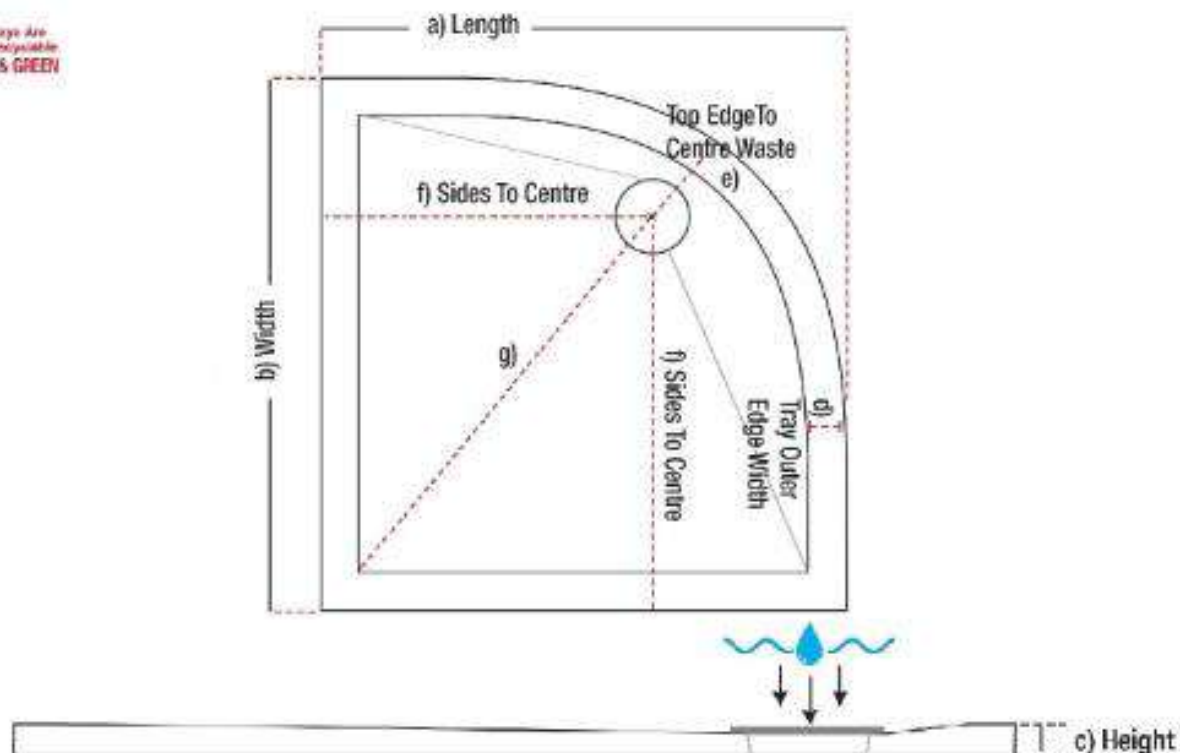

## 4440006880 - Tread anti-slip 800 X 800 Quad shower tray

a - Length (actual size mm)	b - Width (actual size mm)	c - Height Tray heights vary (mm)	d - Outer Edge (mm)	e - Top Waste Centre (mm)	f - Side Waste Centre (mm)	f - Side Waste Centre (mm)	g	Weight (kg)
800 (1098)	800 (798)	24 - 27	60	168	520	520	740	21

**bathstore**

**51000022570 - BENCHMARK 800 QUADRANT CHR FRAME CLEAR  
GLASS H1950 ADJ 775/790 XKF80X**

Note:  
Whole dimension tolerance is  $\pm 5$ .  
Glass dimension tolerance is  $\pm 2$ .