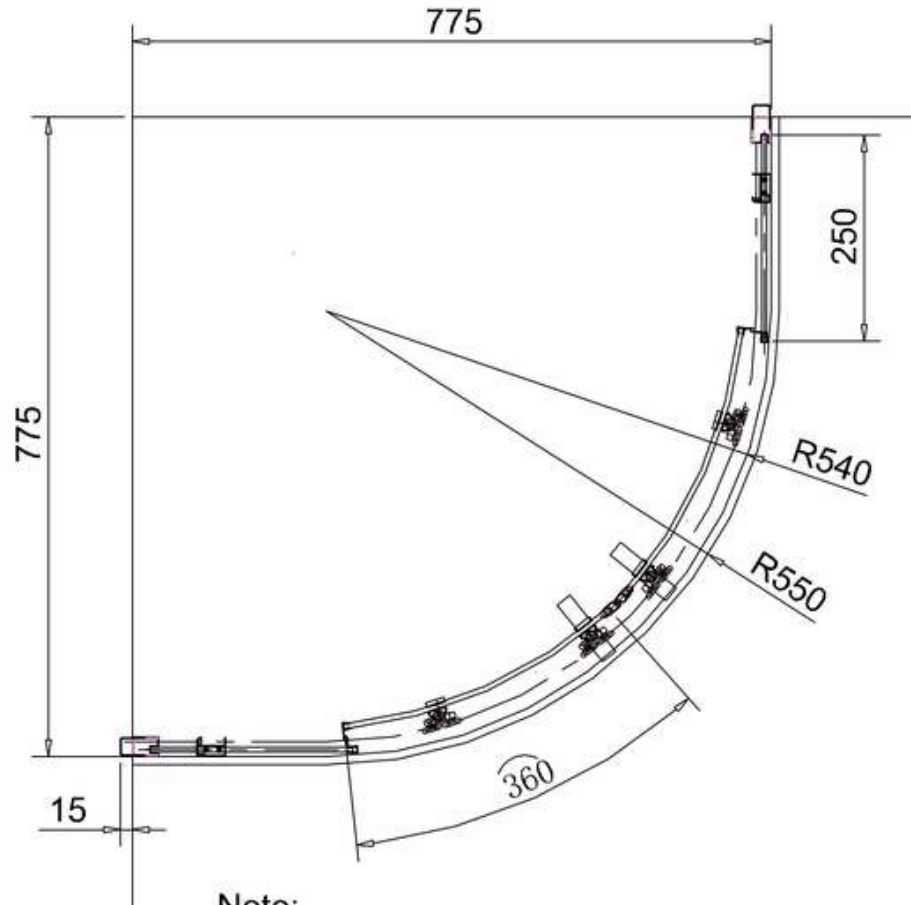

## 4440006880 - Tread anti-slip 800 X 800 Quad shower tray

a - Length (actual size mm)	b - Width (actual size mm)	c - Height Tray heights vary (mm)	d - Outer Edge (mm)	e - Top Waste Centre (mm)	f - Side Waste Centre (mm)	f - Side Waste Centre (mm)	g	Weight (kg)
800 (1098)	800 (798)	24 - 27	60	168	520	520	740	21

**bathstore**

**51000022570 - BENCHMARK 800 QUADRANT CHR FRAME CLEAR  
GLASS H1950 ADJ 775/790 XKF80X**

Note:  
Whole dimension tolerance is  $\pm 5$ .  
Glass dimension tolerance is  $\pm 2$ .

## FEATURES

- Traditional style toilet, open back  
 Horizontal outlet, 6 & 3 litre flush

**bath  
store**