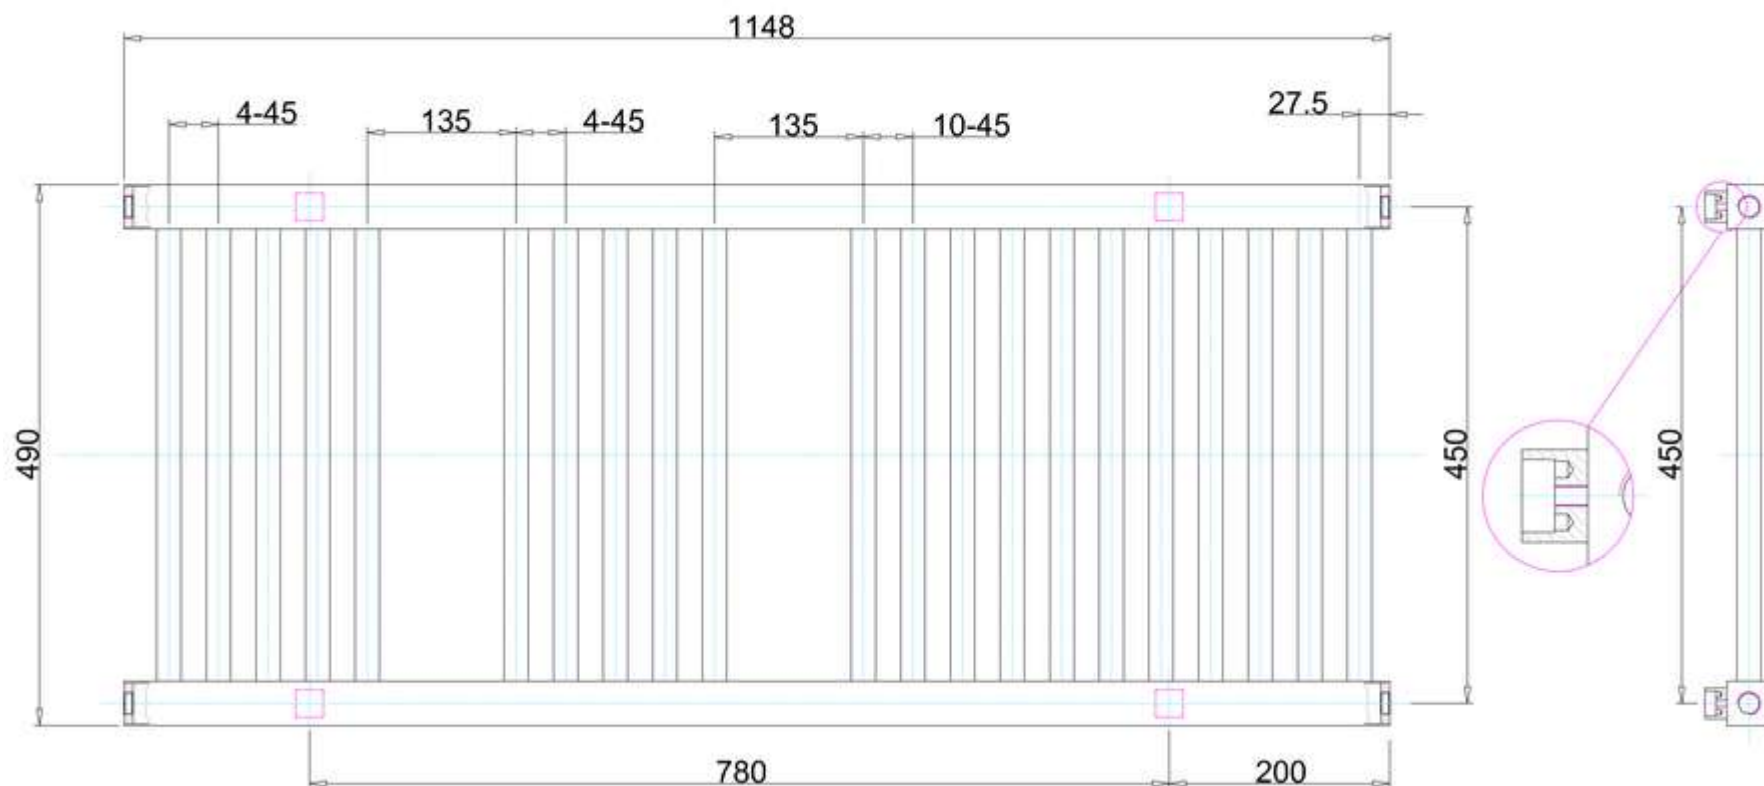

### Note:

For the each part, the dimension tolerance should be followed the list below.

0 ~ 100	101 ~ 200	201 ~ 400	≥ 401
±1	±2	±3	±5

For the finished assembly, the dimension tolerance should be followed the list below.

0 ~ 300	≥ 301
±2	±5

bathstore

# 43100001225 - PEGASUS SAQUARE TOWEL RAIL CHR W410 D105