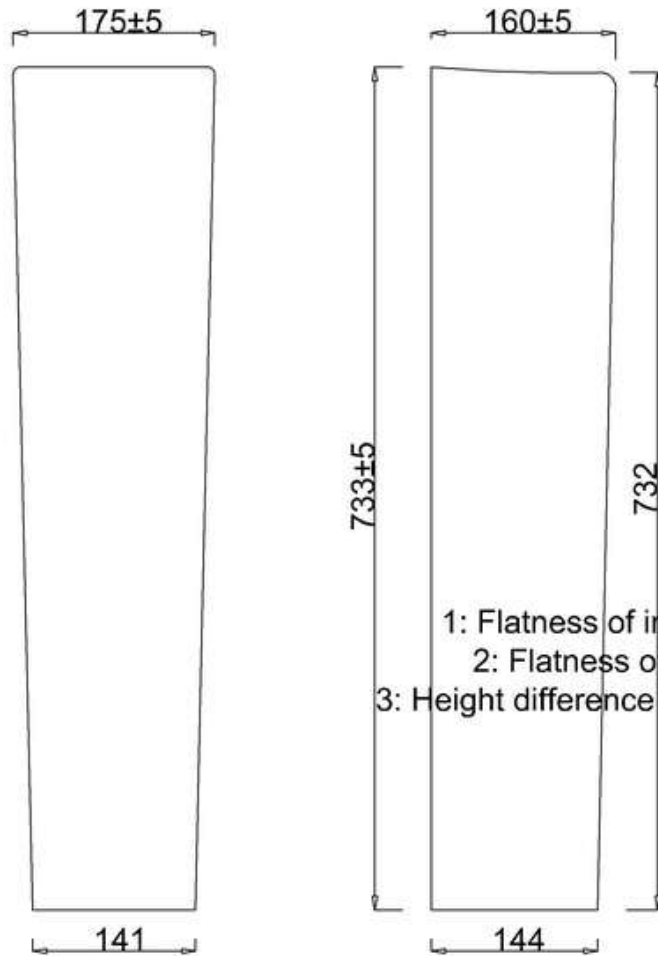

MATERIAL

Vitreous China cistern and pan

STANDARDS

BS 3402
 BS EN 33
 BS EN997

NET WEIGHTS

Cistern 12.5kg
 Pan 27.2kg
 Fittings 0.75kg
 Seat 2.18kg

COLOURS AND FINISHES

White

bathstore

**41800090220 - DENVER & MONTE CARLO CLOSE COUPLED
ECONOMY PP SEAT CHR HINGE C236**

bathstore

**51000023100 - Atlantes 800 QUADRANT CHR CLEAR H1950 ADJ
770-790 QXF82X**

Note:
Whole dimension tolerance is ± 5 .
Glass dimension tolerance is ± 2 .

bathstore

44400005560 - Slimstone 800 Quadrant Shower tray WHT H 40

bathstore

41900090250 - COMFORT PEDESTAL FOR DENVER BASIN WHT H875

Remark:

- 1: Flatness of installation surface: 0~2mm
- 2: Flatness of whole surface: 0~5mm
- 3: Height difference between left and right: 0~3mm