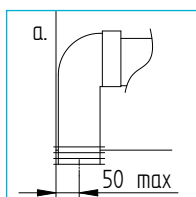

For further details:

Go online at bathstore.com

bathstore.com Ltd. Makes every effort to ensure that the information provided on its website is accurate. However, we cannot guarantee this, and accept no liability for any information given via its website.