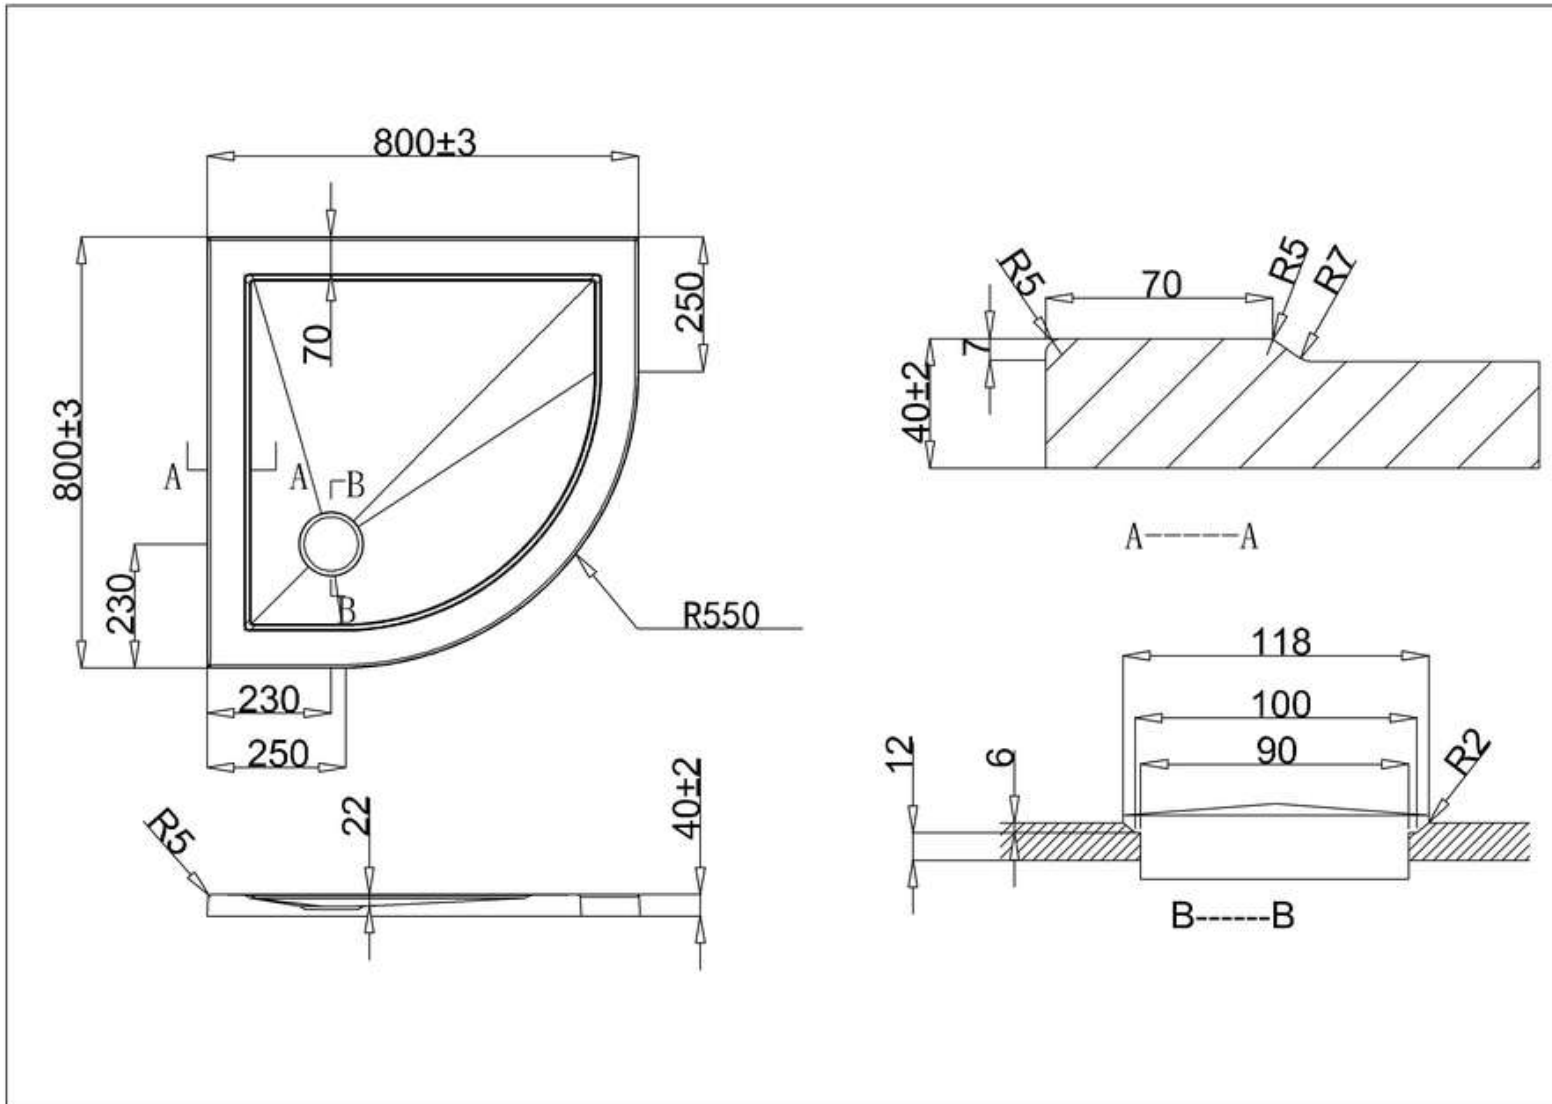

MATERIAL

Vitreous China cistern and pan

STANDARDS

BS 3402
 BS EN 33
 BS EN997

NET WEIGHTS

Cistern 12.5kg
 Pan 27.2kg
 Fittings 0.75kg
 Seat 2.18kg

COLOURS AND FINISHES

White

bathstore

**41800090220 - DENVER & MONTE CARLO CLOSE COUPLED
ECONOMY PP SEAT CHR HINGE C236**

bathstore

**51000023100 - Atlantes 800 QUADRANT CHR CLEAR H1950 ADJ
770-790 QXF82X**

Note:
Whole dimension tolerance is ± 5 .
Glass dimension tolerance is ± 2 .

bathstore

44400005560 - Slimstone 800 Quadrant Shower tray WHT H 40

bathstore

41900090250 - COMFORT PEDESTAL FOR DENVER BASIN WHT H875

Remark:

- 1: Flatness of installation surface: 0~2mm
- 2: Flatness of whole surface: 0~5mm
- 3: Height difference between left and right: 0~3mm