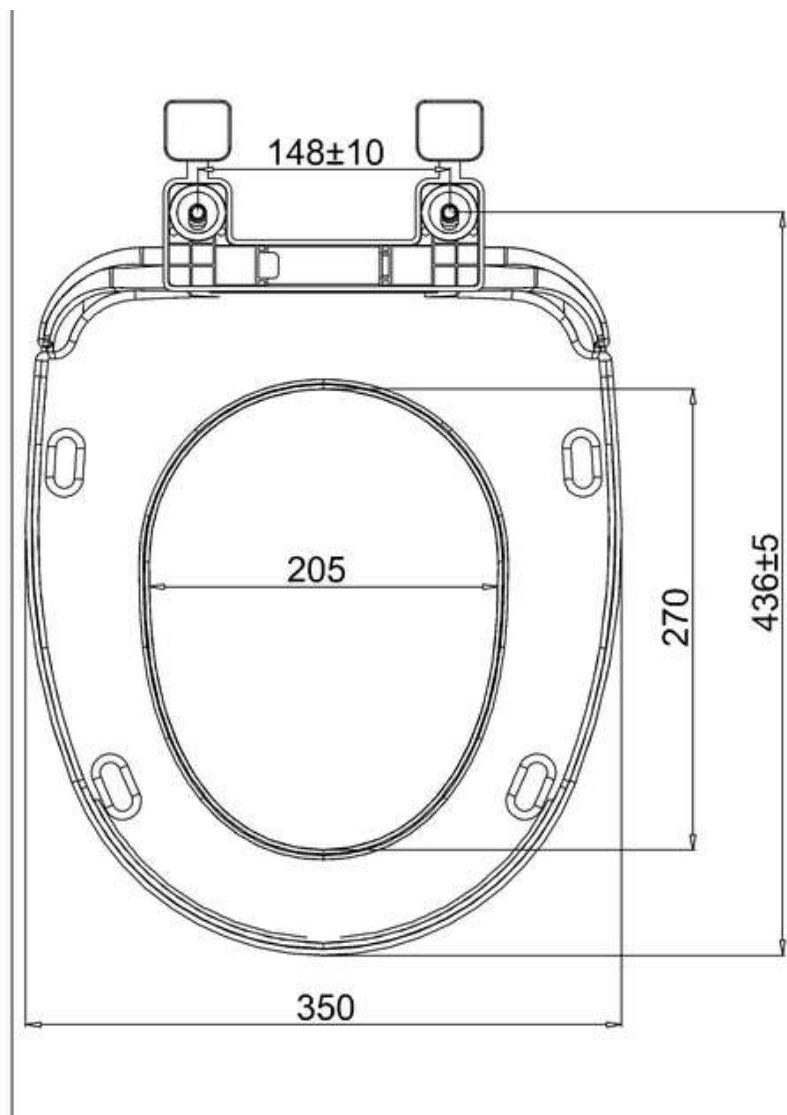

MATERIAL

Vitreous China cistern and pan

STANDARDS

BS 3402
 BS EN 33
 BS EN997

NET WEIGHTS

Cistern 12.5kg
 Pan 27.2kg
 Fittings 0.75kg
 Seat 2.18kg

COLOURS AND FINISHES

White

SPECIAL NOTES

No floor fittings supplied with pan
 a. Convert horizontal outlet with 90 degree bend connector

FEATURES

Timeless style, open back
 Horizontal outlet, 6 & 3 litre flush

For further details:

Go online at bathstore.com

bathstore

**41800090220 - DENVER & MONTE CARLO CLOSE COUPLED
ECONOMY PP SEAT CHR HINGE C236**

bathstore

**51000023100 - Atlantes 800 QUADRANT CHR CLEAR H1950 ADJ
770-790 QXF82X**

Note:
Whole dimension tolerance is ± 5 .
Glass dimension tolerance is ± 2 .

bathstore

44400005560 - Slimstone 800 Quadrant Shower tray WHT H 40

bathstore

41900090250 - COMFORT PEDESTAL FOR DENVER BASIN WHT H875

Remark:

- 1: Flatness of installation surface: 0~2mm
- 2: Flatness of whole surface: 0~5mm
- 3: Height difference between left and right: 0~3mm