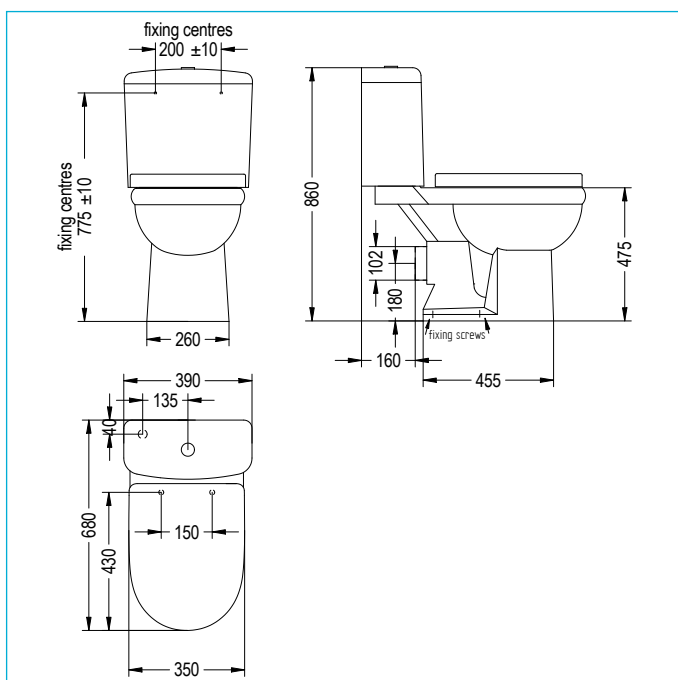

DENVER COMFORT CLOSE COUPLED TOILET

ILLUSTRATED

41700020011 DENVER COMFORT CLOSE COUPLED TOILET
 41800010450 PAN
 41800050270 CISTERN
 41100060930 CISTERN FITTINGS
 41800090220 ECONOMY PP SEAT

CONFIGURATION OPTIONS

MATERIAL

Vitreous China cistern and pan

STANDARDS

BS 3402
 BS EN 33
 BS EN997

NET WEIGHTS

Cistern 12.5kg
 Pan 27.2kg
 Fittings 0.75kg
 Seat 2.18kg

COLOURS AND FINISHES

White

bathstore

**41800090220 - DENVER & MONTE CARLO CLOSE COUPLED
ECONOMY PP SEAT CHR HINGE C236**

bathstore

**51000023100 - Atlantes 800 QUADRANT CHR CLEAR H1950 ADJ
770-790 QXF82X**

Note:
Whole dimension tolerance is ± 5 .
Glass dimension tolerance is ± 2 .

bathstore

44400005560 - Slimstone 800 Quadrant Shower tray WHT H 40

bathstore

41900090250 - COMFORT PEDESTAL FOR DENVER BASIN WHT H875

Remark:

- 1: Flatness of installation surface: 0~2mm
- 2: Flatness of whole surface: 0~5mm
- 3: Height difference between left and right: 0~3mm