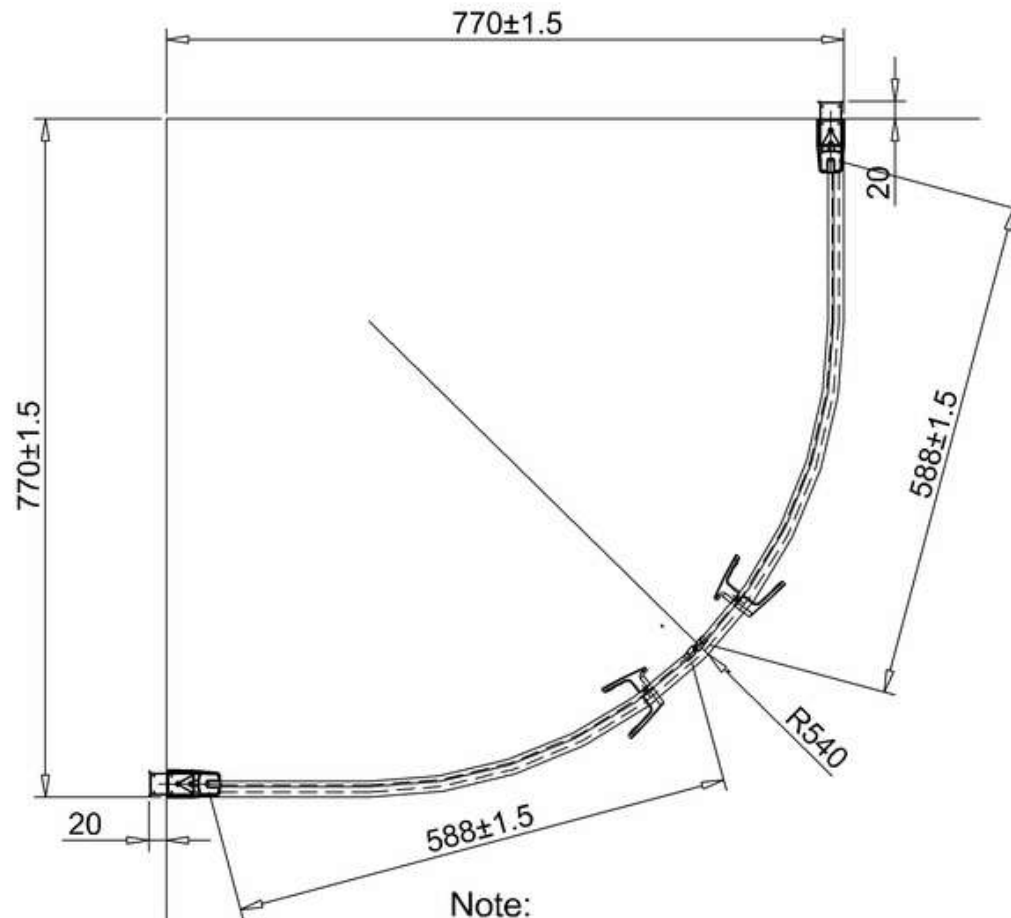

MATERIAL

Vitreous China cistern and pan

STANDARDS

BS 3402
 BS EN 33
 BS EN997

NET WEIGHTS

Cistern 12.5kg
 Pan 27.2kg
 Fittings 0.75kg
 Seat 2.18kg

COLOURS AND FINISHES

White

bathstore

**41800090220 - DENVER & MONTE CARLO CLOSE COUPLED
ECONOMY PP SEAT CHR HINGE C236**

bathstore

**51000023100 - Atlantes 800 QUADRANT CHR CLEAR H1950 ADJ
770-790 QXF82X**

Note:
Whole dimension tolerance is ± 5 .
Glass dimension tolerance is ± 2 .

bathstore

44400005560 - Slimstone 800 Quadrant Shower tray WHT H 40

bathstore

41900090250 - COMFORT PEDESTAL FOR DENVER BASIN WHT H875

Remark:

- 1: Flatness of installation surface: 0~2mm
- 2: Flatness of whole surface: 0~5mm
- 3: Height difference between left and right: 0~3mm