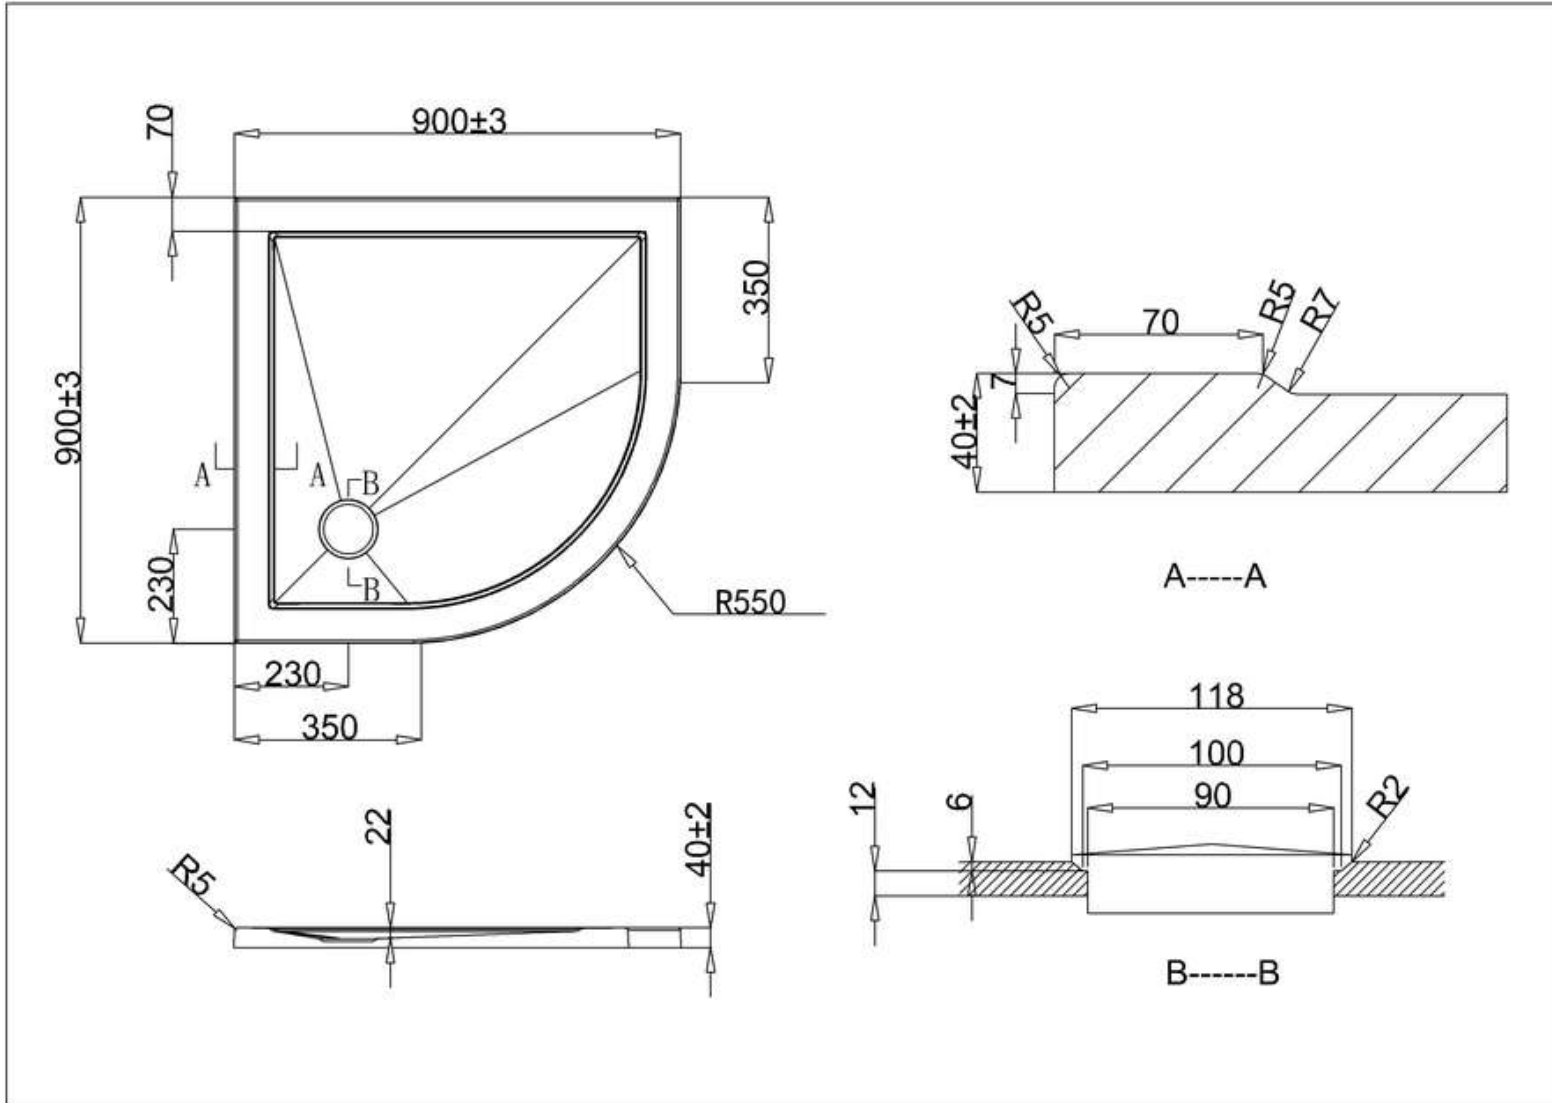

MATERIAL

Vitreous China cistern and pan

STANDARDS

BS 3402
 BS EN 33
 BS EN997

NET WEIGHTS

Cistern 12.5kg
 Pan 27.2kg
 Fittings 0.75kg
 Seat 2.18kg

COLOURS AND FINISHES

White

bathstore

**41800090220 - DENVER & MONTE CARLO CLOSE COUPLED
ECONOMY PP SEAT CHR HINGE C236**

bathstore

**51000023110 - Atlantes 900 QUADRANT CHR CLEAR H1950 ADJ
870-890 QXF92X**

Note:
Whole dimension tolerance is ± 5 .
Glass dimension tolerance is ± 2 .

bathstore

44400005570 - Slimstone 900 Quadrant Shower tray WHT H 40

bathstore

41900090250 - COMFORT PEDESTAL FOR DENVER BASIN WHT H875

Remark:

- 1: Flatness of installation surface: 0~2mm
- 2: Flatness of whole surface: 0~5mm
- 3: Height difference between left and right: 0~3mm