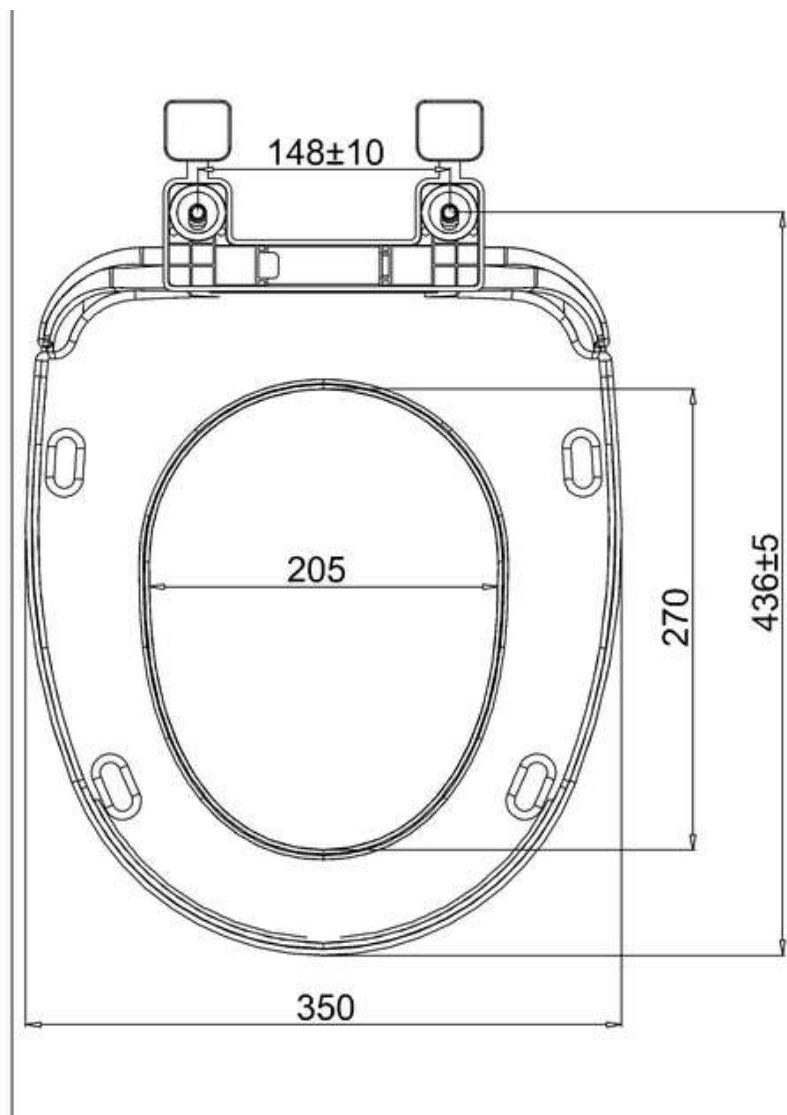

MATERIAL

Vitreous China cistern and pan

STANDARDS

BS 3402
 BS EN 33
 BS EN997

NET WEIGHTS

Cistern 12.5kg
 Pan 27.2kg
 Fittings 0.75kg
 Seat 2.18kg

COLOURS AND FINISHES

White

SPECIAL NOTES

No floor fittings supplied with pan
 a. Convert horizontal outlet with 90 degree bend connector

FEATURES

Timeless style, open back
 Horizontal outlet, 6 & 3 litre flush

For further details:

Go online at bathstore.com

bathstore

**41800090220 - DENVER & MONTE CARLO CLOSE COUPLED
ECONOMY PP SEAT CHR HINGE C236**

bathstore

**51000023110 - Atlantes 900 QUADRANT CHR CLEAR H1950 ADJ
870-890 QXF92X**

Note:
Whole dimension tolerance is ± 5 .
Glass dimension tolerance is ± 2 .

bathstore

44400005570 - Slimstone 900 Quadrant Shower tray WHT H 40

bathstore

41900090250 - COMFORT PEDESTAL FOR DENVER BASIN WHT H875

Remark:

- 1: Flatness of installation surface: 0~2mm
- 2: Flatness of whole surface: 0~5mm
- 3: Height difference between left and right: 0~3mm