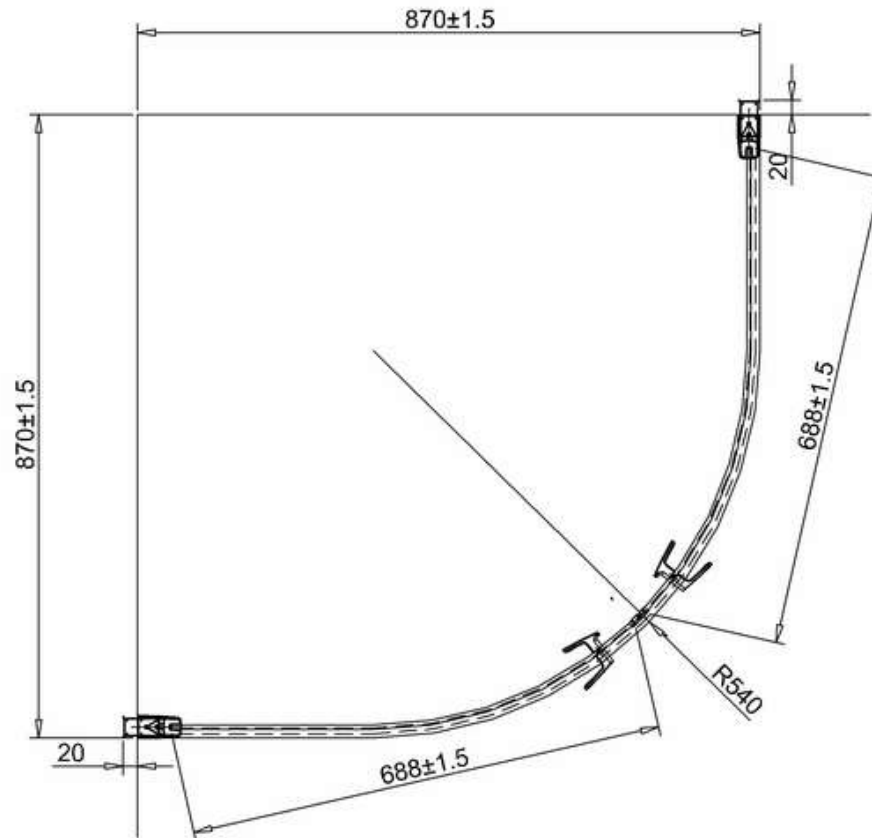

MATERIAL

Vitreous China cistern and pan

STANDARDS

BS 3402
 BS EN 33
 BS EN997

NET WEIGHTS

Cistern 12.5kg
 Pan 27.2kg
 Fittings 0.75kg
 Seat 2.18kg

COLOURS AND FINISHES

White

bathstore

**41800090220 - DENVER & MONTE CARLO CLOSE COUPLED
ECONOMY PP SEAT CHR HINGE C236**

bathstore

**51000023110 - Atlantes 900 QUADRANT CHR CLEAR H1950 ADJ
870-890 QXF92X**

Note:
Whole dimension tolerance is ± 5 .
Glass dimension tolerance is ± 2 .

bathstore

44400005570 - Slimstone 900 Quadrant Shower tray WHT H 40

bathstore

41900090250 - COMFORT PEDESTAL FOR DENVER BASIN WHT H875

Remark:

- 1: Flatness of installation surface: 0~2mm
- 2: Flatness of whole surface: 0~5mm
- 3: Height difference between left and right: 0~3mm