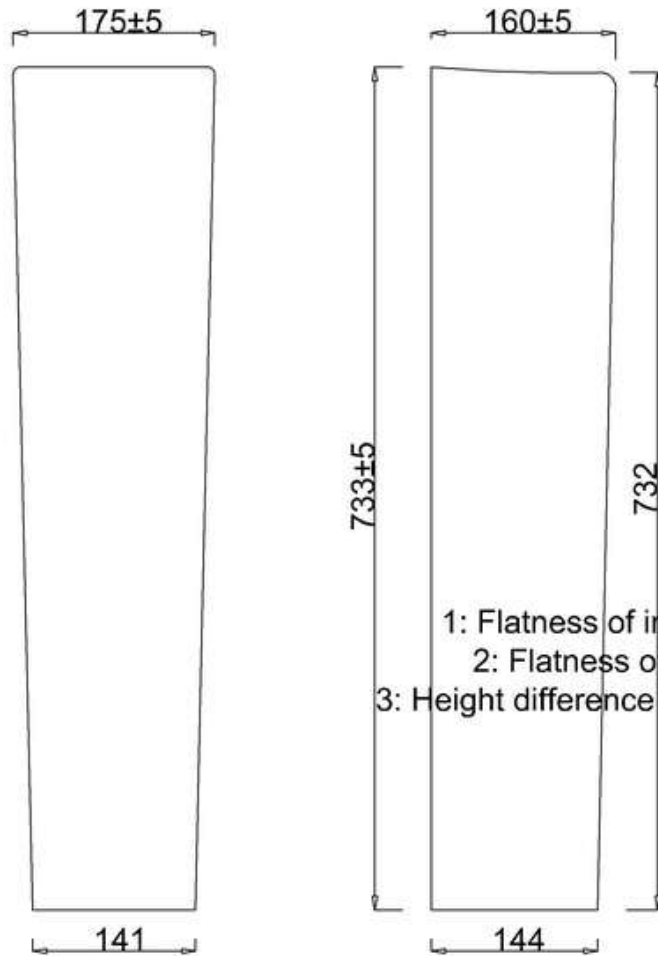

MATERIAL

Vitreous China cistern and pan

STANDARDS

BS 3402
 BS EN 33
 BS EN997

NET WEIGHTS

Cistern 12.5kg
 Pan 27.2kg
 Fittings 0.75kg
 Seat 2.18kg

COLOURS AND FINISHES

White

bathstore

**41800090220 - DENVER & MONTE CARLO CLOSE COUPLED
ECONOMY PP SEAT CHR HINGE C236**

bathstore

**51000023110 - Atlantes 900 QUADRANT CHR CLEAR H1950 ADJ
870-890 QXF92X**

Note:
Whole dimension tolerance is ± 5 .
Glass dimension tolerance is ± 2 .

bathstore

44400005570 - Slimstone 900 Quadrant Shower tray WHT H 40

bathstore

41900090250 - COMFORT PEDESTAL FOR DENVER BASIN WHT H875

Remark:

- 1: Flatness of installation surface: 0~2mm
- 2: Flatness of whole surface: 0~5mm
- 3: Height difference between left and right: 0~3mm