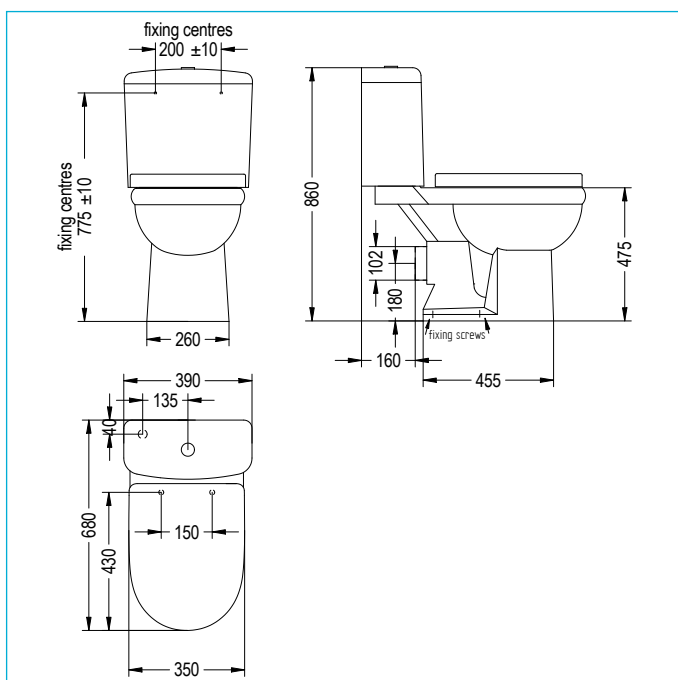

DENVER COMFORT CLOSE COUPLED TOILET

ILLUSTRATED

41700020011 DENVER COMFORT CLOSE COUPLED TOILET
 41800010450 PAN
 41800050270 CISTERN
 41100060930 CISTERN FITTINGS
 41800090220 ECONOMY PP SEAT

CONFIGURATION OPTIONS

MATERIAL

Vitreous China cistern and pan

STANDARDS

BS 3402
 BS EN 33
 BS EN997

NET WEIGHTS

Cistern 12.5kg
 Pan 27.2kg
 Fittings 0.75kg
 Seat 2.18kg

COLOURS AND FINISHES

White

bathstore

**41800090220 - DENVER & MONTE CARLO CLOSE COUPLED
ECONOMY PP SEAT CHR HINGE C236**

bathstore

**51000023110 - Atlantes 900 QUADRANT CHR CLEAR H1950 ADJ
870-890 QXF92X**

Note:
Whole dimension tolerance is ± 5 .
Glass dimension tolerance is ± 2 .

bathstore

44400005570 - Slimstone 900 Quadrant Shower tray WHT H 40

bathstore

41900090250 - COMFORT PEDESTAL FOR DENVER BASIN WHT H875

Remark:

- 1: Flatness of installation surface: 0~2mm
- 2: Flatness of whole surface: 0~5mm
- 3: Height difference between left and right: 0~3mm