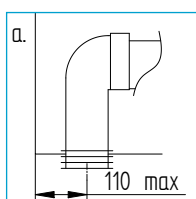

LEGEND CLOSE COUPLED TOILET

ILLUSTRATED

1. **6000000820** LEGEND CLOSE COUPLED TOILET
   41900090840 PAN
   41900090850 CISTERN
   41100060120 CISTERN FITTINGS
   20009000450 SAVOY LEGEND LACQUERED MDF SEAT GLOSS BLACK

CONFIGURATION OPTIONS

1. **20009000460** SAVOY OLD ENGLISH LACQUERED MDF WHITE SEAT
   20009000440 SAVOY LEGEND LACQUERED MDF SEAT GLOSS WHITE

MATERIAL

Vitreous China cistern and pan

STANDARDS

BS 3402
BS EN 33
BS EN 997

WEIGHTS

1. Cistern 19.32kg
   Pan 22.54kg
   Fittings 0.84kg
   Savoy/Legend lacquered MDF seat 3kg
   Savoy Old English seat 3kg

COLOURS AND FINISHES

White

SPECIAL NOTES

1. Floor fixing supplied with pan
   a. Convert horizontal outlet with 90 degree bend connector

FEATURES

1. Traditional style toilet, open back
   Horizontal outlet, 6 & 3 litre flush