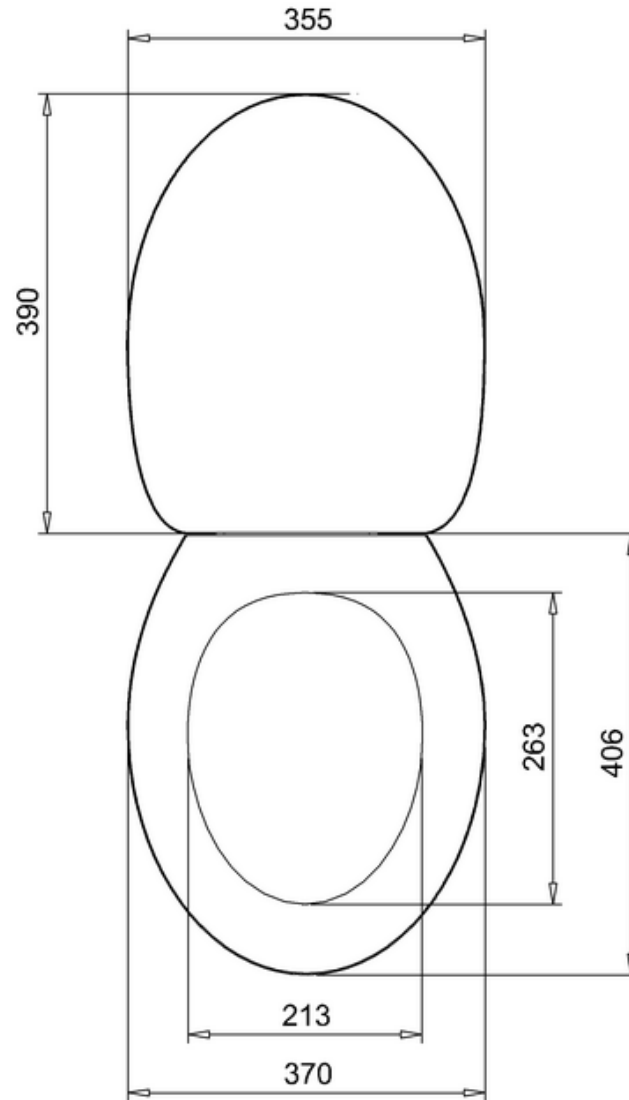

## MATERIAL

Vitreous China cistern and pan

## FEATURES

- Traditional style toilet, open back  
 Horizontal outlet, 6 & 3 litre flush

**bathstore**

**20009000440 - SAVOY SEAT GLOSS WHITE TSBH000**

**bathstore**

## 41800050200 - LEGEND PEDESTAL WHT

Remark:

1: Flatness of installation surface: 0~2mm

2: Flatness of whole surface: 0~5mm

3: Height difference between left and right: 0~3mm

bathstore

### 44400005560 - Slimstone 800 Quadrant Shower tray WHT H 40

**bathstore**

**41300014700 - BASICS SmartLine 800 QUADRANT CHR H1850  
ADJUST 765/790 BJ8-S442**

Close

Open