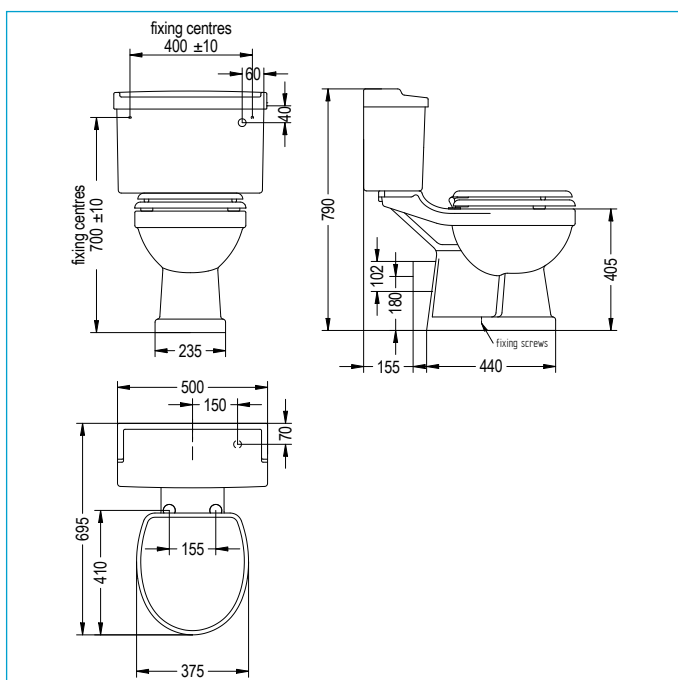

WEIGHTS

1. Cistern 19.32kg
   Pan 22.54kg
   Fittings 0.84kg
   Savoy/Legend lacquered MDF seat 3kg
   Savoy Old English seat 3kg

COLOURS AND FINISHES

White

SPECIAL NOTES

1. Floor fixing supplied with pan
   a. Convert horizontal outlet with 90 degree bend connector

FEATURES

1. Traditional style toilet, open back
   Horizontal outlet, 6 & 3 litre flush