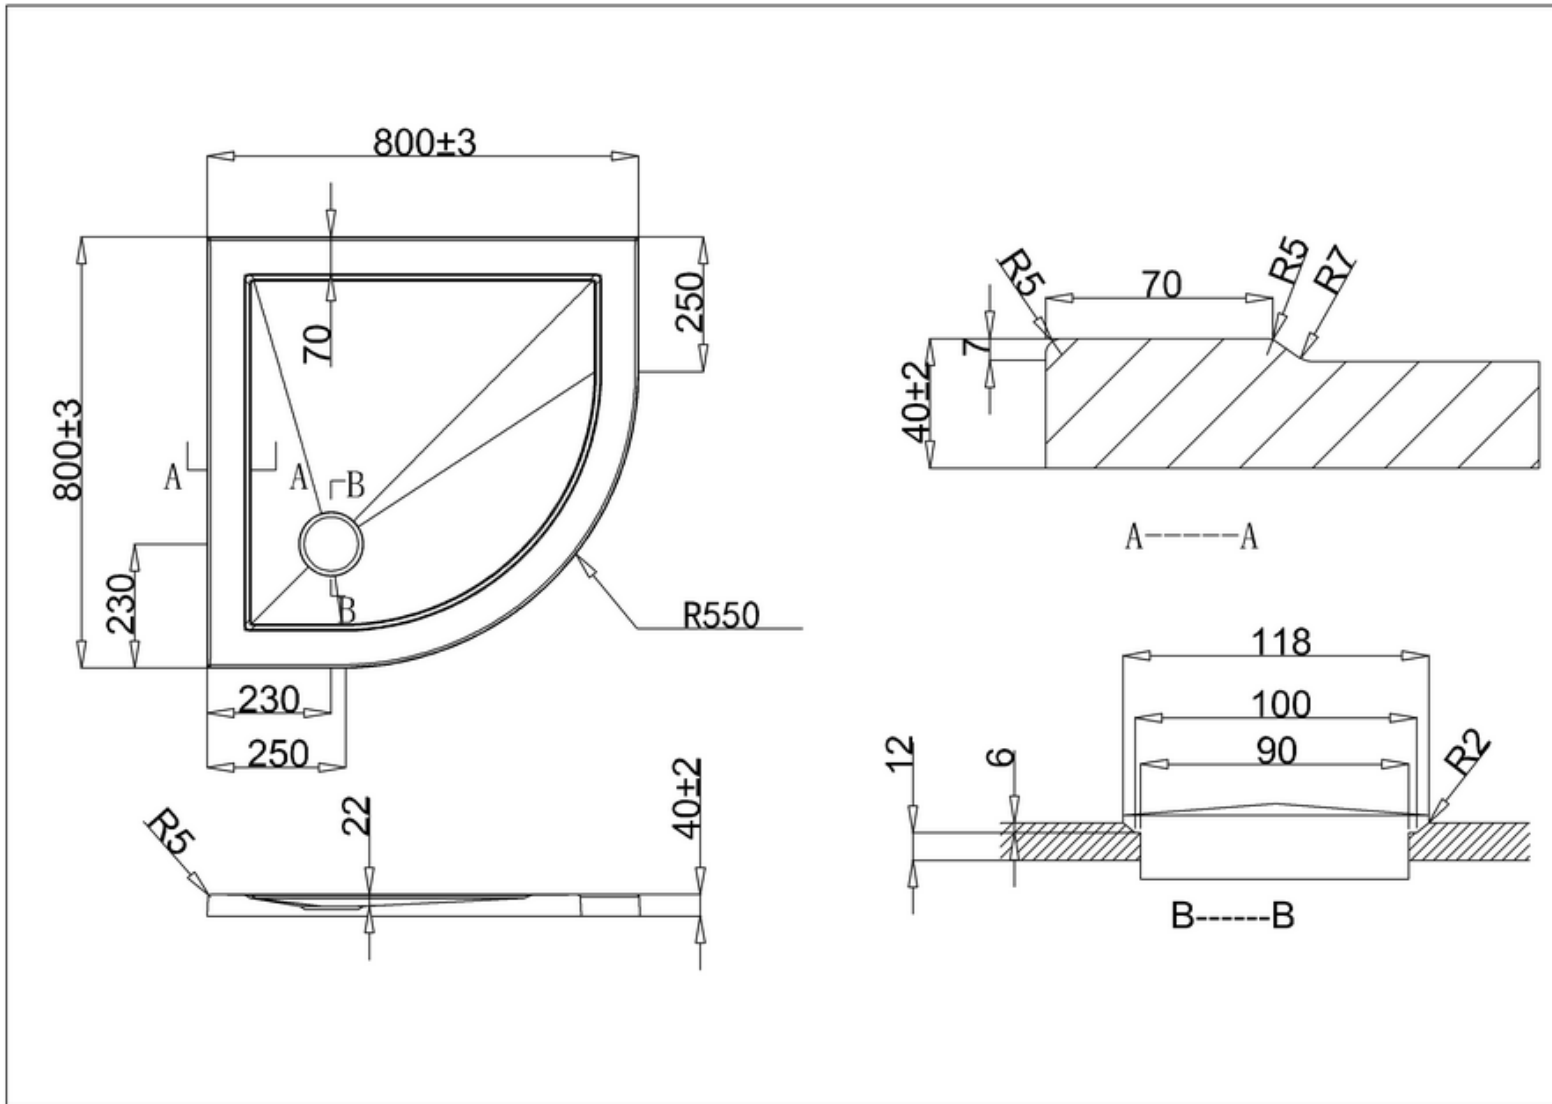

## 41800050200 - LEGEND PEDESTAL WHT

Remark:

1: Flatness of installation surface: 0~2mm

2: Flatness of whole surface: 0~5mm

3: Height difference between left and right: 0~3mm

bathstore

### 44400005560 - Slimstone 800 Quadrant Shower tray WHT H 40

**bathstore**

**41300014700 - BASICS SmartLine 800 QUADRANT CHR H1850  
ADJUST 765/790 BJ8-S442**

Close

Open