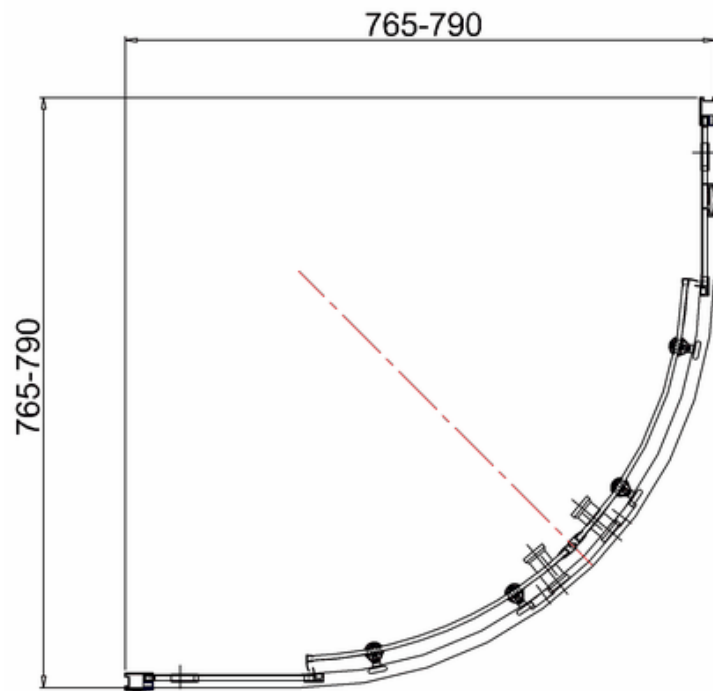

## 41800050200 - LEGEND PEDESTAL WHT

Remark:

1: Flatness of installation surface: 0~2mm

2: Flatness of whole surface: 0~5mm

3: Height difference between left and right: 0~3mm

bathstore

### 44400005560 - Slimstone 800 Quadrant Shower tray WHT H 40

**bathstore**

**41300014700 - BASICS SmartLine 800 QUADRANT CHR H1850  
ADJUST 765/790 BJ8-S442**

Close

Open