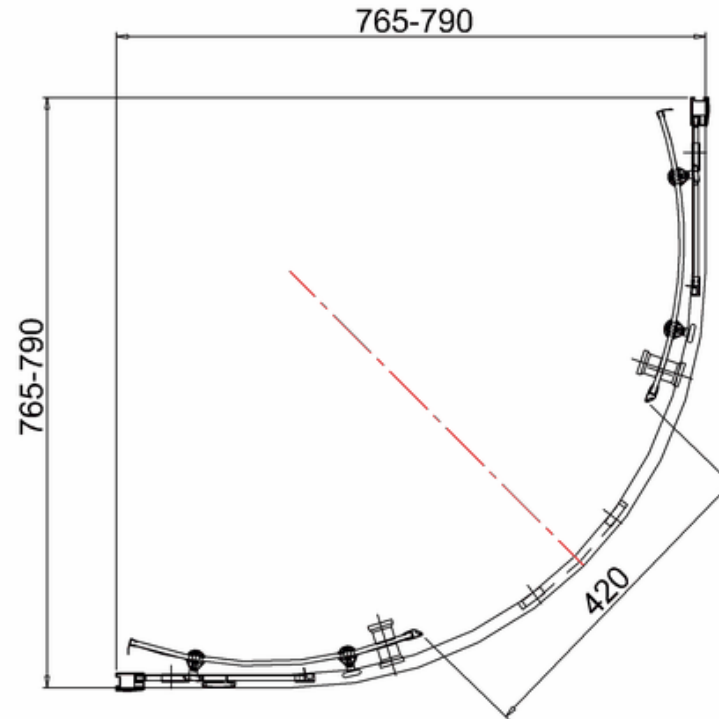

## FEATURES

- Traditional style toilet, open back  
 Horizontal outlet, 6 & 3 litre flush

**bathstore**

**20009000440 - SAVOY SEAT GLOSS WHITE TSBH000**

**bathstore**

## 41800050200 - LEGEND PEDESTAL WHT

Remark:

1: Flatness of installation surface: 0~2mm

2: Flatness of whole surface: 0~5mm

3: Height difference between left and right: 0~3mm

bathstore

### 44400005560 - Slimstone 800 Quadrant Shower tray WHT H 40

**bathstore**

**41300014700 - BASICS SmartLine 800 QUADRANT CHR H1850  
ADJUST 765/790 BJ8-S442**

Close

Open