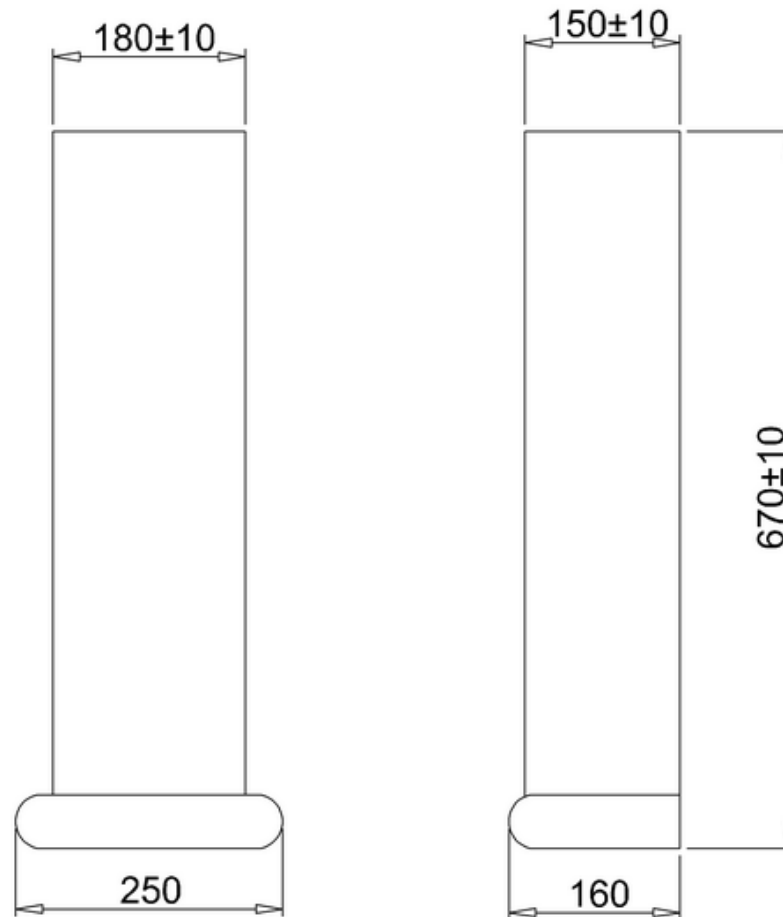

## MATERIAL

Vitreous China cistern and pan

## FEATURES

- Traditional style toilet, open back  
 Horizontal outlet, 6 & 3 litre flush

**bathstore**

**20009000440 - SAVOY SEAT GLOSS WHITE TSBH000**

**bathstore**

## 41800050200 - LEGEND PEDESTAL WHT

Remark:

1: Flatness of installation surface: 0~2mm

2: Flatness of whole surface: 0~5mm

3: Height difference between left and right: 0~3mm

bathstore

### 44400005560 - Slimstone 800 Quadrant Shower tray WHT H 40

**bathstore**

**41300014700 - BASICS SmartLine 800 QUADRANT CHR H1850  
ADJUST 765/790 BJ8-S442**

Close

Open