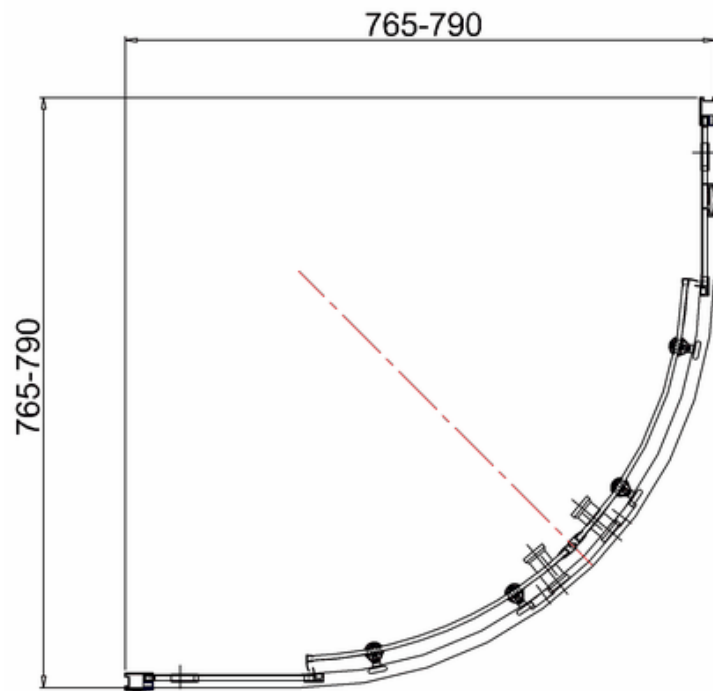

MATERIAL

Vitreous China cistern and pan

STANDARDS

BS 3402
 BS EN 33
 BS EN997

NET WEIGHTS

Cistern 12.5kg
 Pan 27.2kg
 Fittings 0.75kg
 Seat 2.18kg

COLOURS AND FINISHES

White

bathstore

**41800090220 - DENVER & MONTE CARLO CLOSE COUPLED
ECONOMY PP SEAT CHR HINGE C236**

bathstore

**41900090150 - CHILTERN / NEW DENVER / MyTime PEDESTAL
WHT HD11**

Remark:

- 1: Flatness of installation surface: 0~2mm
- 2: Flatness of whole surface: 0~5mm
- 3: Height difference between left and right: 0~3mm

bathstore

44400005560 - Slimstone 800 Quadrant Shower tray WHT H 40

bathstore

**41300014700 - BASICS SmartLine 800 QUADRANT CHR H1850
ADJUST 765/790 BJ8-S442**

Close

Open