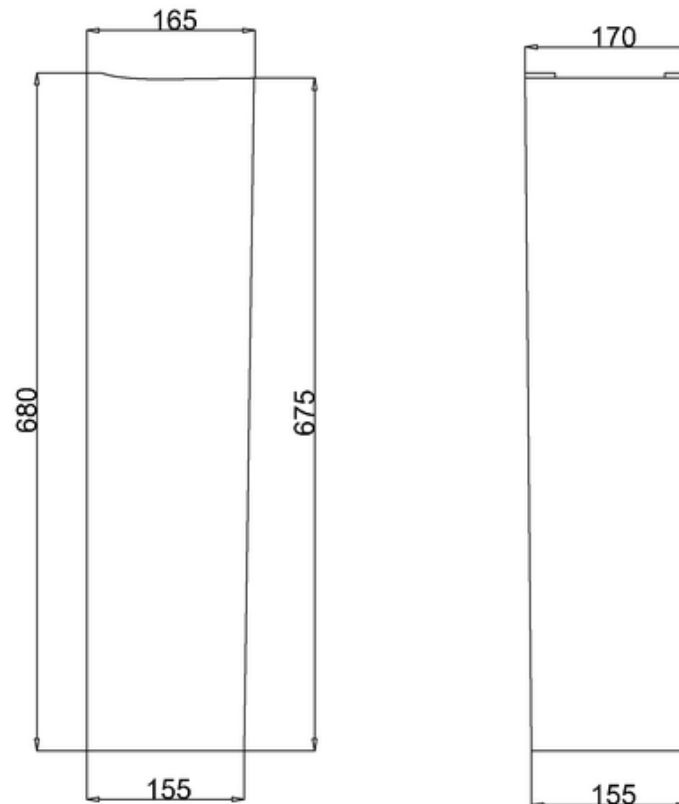

MATERIAL

Vitreous China cistern and pan

STANDARDS

BS 3402
 BS EN 33
 BS EN997

NET WEIGHTS

Cistern 12.5kg
 Pan 27.2kg
 Fittings 0.75kg
 Seat 2.18kg

COLOURS AND FINISHES

White

bathstore

**41800090220 - DENVER & MONTE CARLO CLOSE COUPLED
ECONOMY PP SEAT CHR HINGE C236**

bathstore

**41900090150 - CHILTERN / NEW DENVER / MyTime PEDESTAL
WHT HD11**

Remark:

- 1: Flatness of installation surface: 0~2mm
- 2: Flatness of whole surface: 0~5mm
- 3: Height difference between left and right: 0~3mm

bathstore

44400005560 - Slimstone 800 Quadrant Shower tray WHT H 40

bathstore

**41300014700 - BASICS SmartLine 800 QUADRANT CHR H1850
ADJUST 765/790 BJ8-S442**

Close

Open