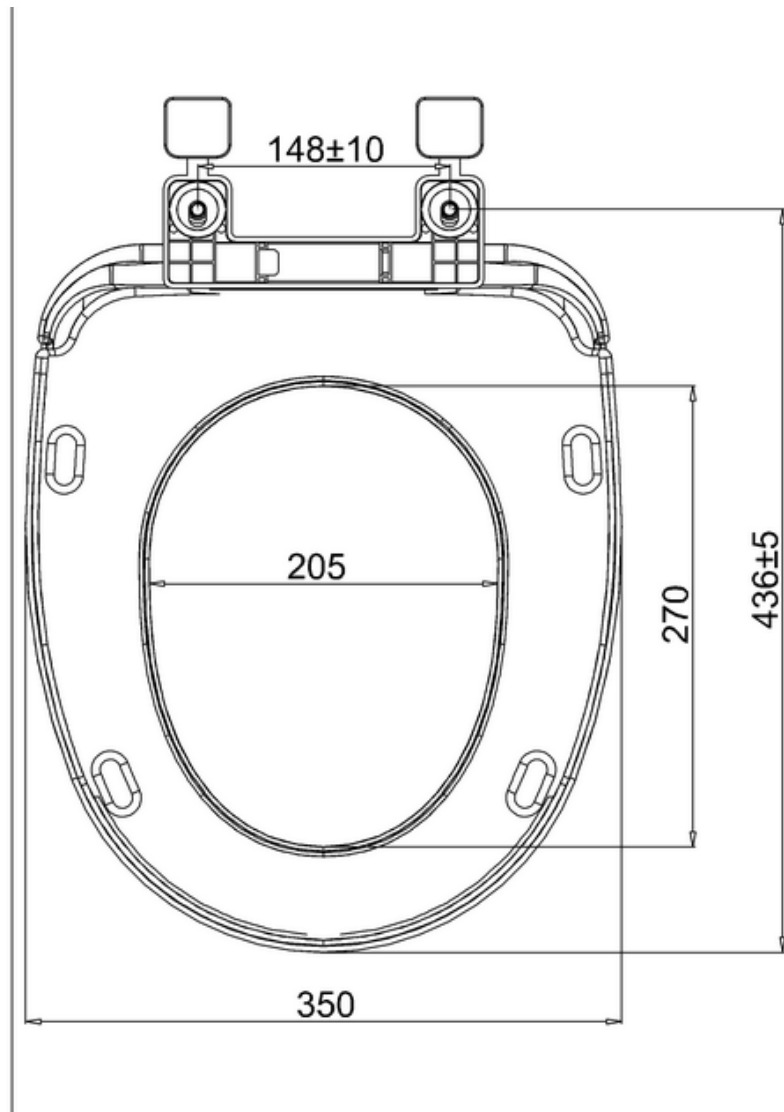

MATERIAL

Vitreous China cistern and pan

STANDARDS

BS 3402
 BS EN 33
 BS EN997

NET WEIGHTS

Cistern 12.5kg
 Pan 27.2kg
 Fittings 0.75kg
 Seat 2.18kg

COLOURS AND FINISHES

White

SPECIAL NOTES

No floor fittings supplied with pan
 a. Convert horizontal outlet with 90 degree bend connector

FEATURES

Timeless style, open back
 Horizontal outlet, 6 & 3 litre flush

For further details:

Go online at bathstore.com

bathstore

**41800090220 - DENVER & MONTE CARLO CLOSE COUPLED
ECONOMY PP SEAT CHR HINGE C236**

bathstore

**41900090150 - CHILTERN / NEW DENVER / MyTime PEDESTAL
WHT HD11**

Remark:

- 1: Flatness of installation surface: 0~2mm
- 2: Flatness of whole surface: 0~5mm
- 3: Height difference between left and right: 0~3mm

bathstore

44400005560 - Slimstone 800 Quadrant Shower tray WHT H 40

bathstore

**41300014700 - BASICS SmartLine 800 QUADRANT CHR H1850
ADJUST 765/790 BJ8-S442**

Close

Open