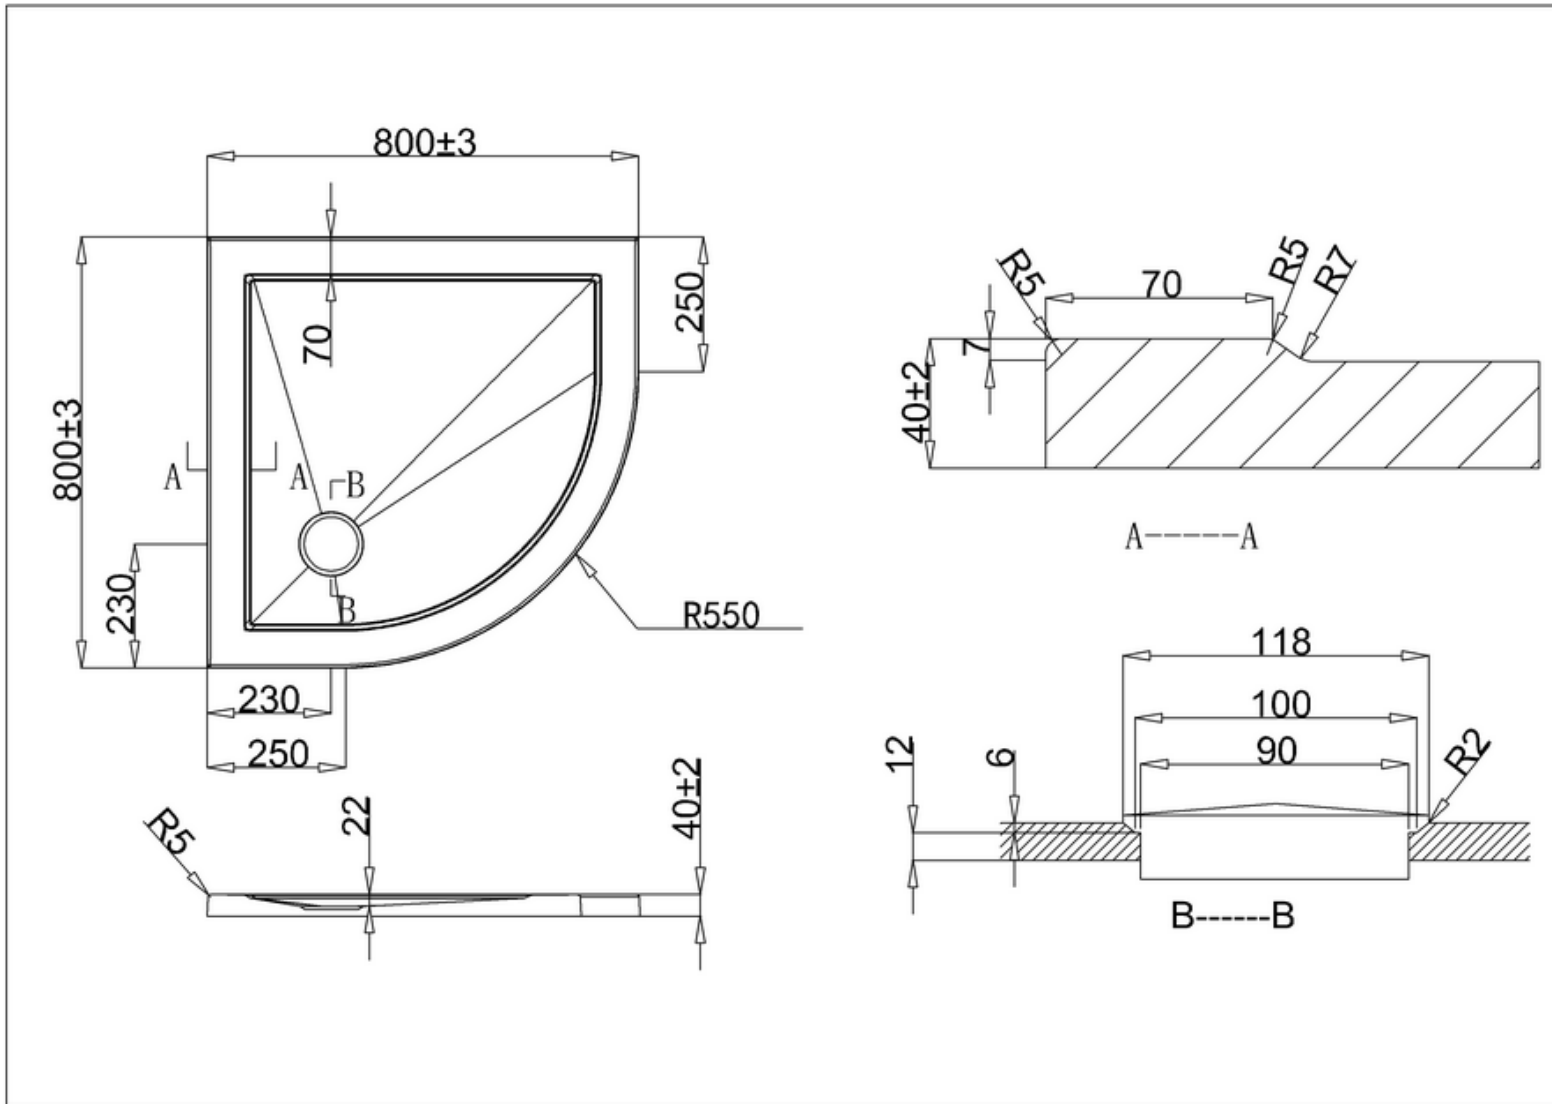

MATERIAL

Vitreous China cistern and pan

STANDARDS

BS 3402
 BS EN 33
 BS EN997

NET WEIGHTS

Cistern 12.5kg
 Pan 27.2kg
 Fittings 0.75kg
 Seat 2.18kg

COLOURS AND FINISHES

White

bathstore

**41800090220 - DENVER & MONTE CARLO CLOSE COUPLED
ECONOMY PP SEAT CHR HINGE C236**

bathstore

**41900090150 - CHILTERN / NEW DENVER / MyTime PEDESTAL
WHT HD11**

Remark:

- 1: Flatness of installation surface: 0~2mm
- 2: Flatness of whole surface: 0~5mm
- 3: Height difference between left and right: 0~3mm

bathstore

44400005560 - Slimstone 800 Quadrant Shower tray WHT H 40

bathstore

**41300014700 - BASICS SmartLine 800 QUADRANT CHR H1850
ADJUST 765/790 BJ8-S442**

Close

Open