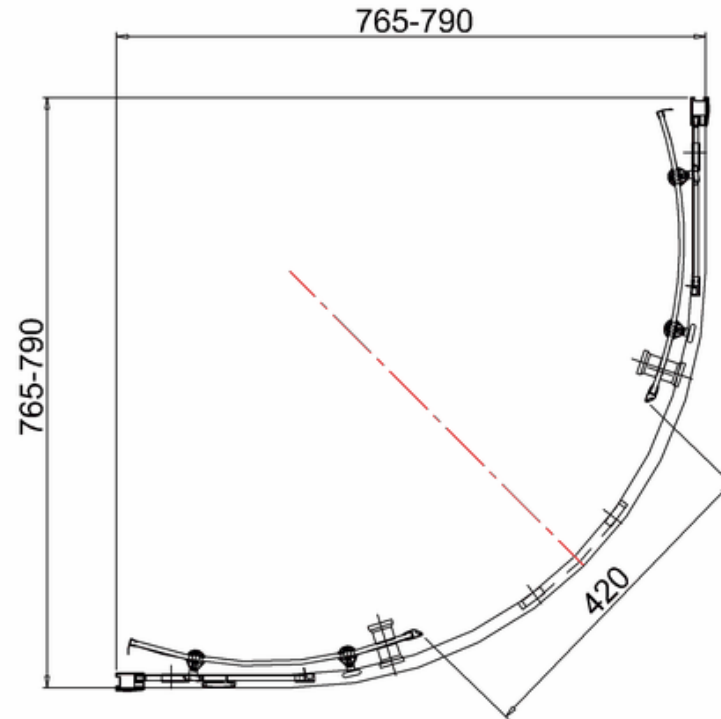

MATERIAL

Vitreous China cistern and pan

STANDARDS

BS 3402
 BS EN 33
 BS EN997

NET WEIGHTS

Cistern 12.5kg
 Pan 27.2kg
 Fittings 0.75kg
 Seat 2.18kg

COLOURS AND FINISHES

White

bathstore

**41800090220 - DENVER & MONTE CARLO CLOSE COUPLED
ECONOMY PP SEAT CHR HINGE C236**

bathstore

**41900090150 - CHILTERN / NEW DENVER / MyTime PEDESTAL
WHT HD11**

Remark:

- 1: Flatness of installation surface: 0~2mm
- 2: Flatness of whole surface: 0~5mm
- 3: Height difference between left and right: 0~3mm

bathstore

44400005560 - Slimstone 800 Quadrant Shower tray WHT H 40

bathstore

**41300014700 - BASICS SmartLine 800 QUADRANT CHR H1850
ADJUST 765/790 BJ8-S442**

Close

Open