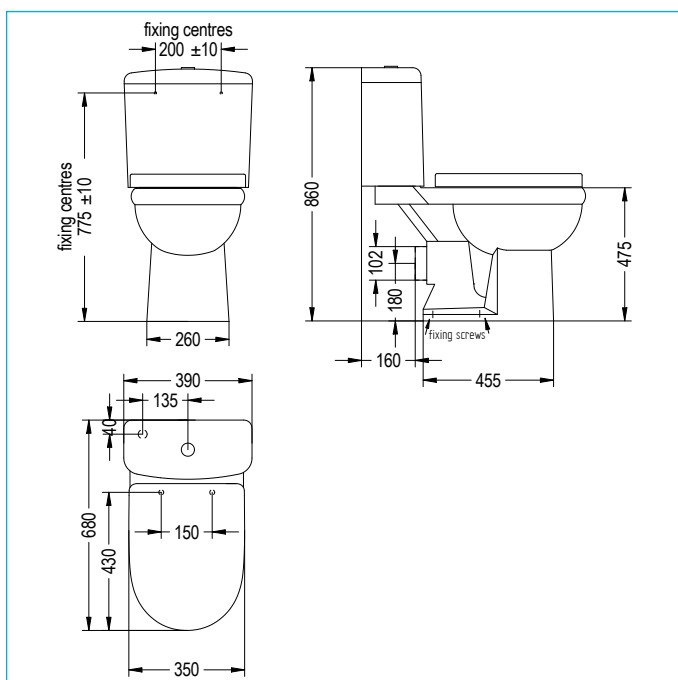

DENVER COMFORT CLOSE COUPLED TOILET

ILLUSTRATED

41700020011 DENVER COMFORT CLOSE COUPLED TOILET
 41800010450 PAN
 41800050270 CISTERN
 41100060930 CISTERN FITTINGS
 41800090220 ECONOMY PP SEAT

CONFIGURATION OPTIONS

MATERIAL

Vitreous China cistern and pan

STANDARDS

BS 3402
 BS EN 33
 BS EN997

NET WEIGHTS

Cistern 12.5kg
 Pan 27.2kg
 Fittings 0.75kg
 Seat 2.18kg

COLOURS AND FINISHES

White

SPECIAL NOTES

No floor fittings supplied with pan
 a. Convert horizontal outlet with 90 degree bend connector

FEATURES

Timeless style, open back
 Horizontal outlet, 6 & 3 litre flush

For further details:

Go online at bathstore.com

bathstore

44400005560 - Slimstone 800 Quadrant Shower tray WHT H 40

bathstore

**41300014700 - BASICS SmartLine 800 QUADRANT CHR H1850
ADJUST 765/790 BJ8-S442**

Close

Open