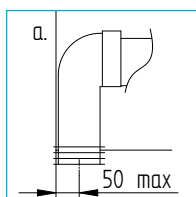

MATERIAL

Vitreous China cistern and pan

STANDARDS

BS 3402
 BS EN 33
 BS EN997

NET WEIGHTS

Cistern 12.5kg
 Pan 27.2kg
 Fittings 0.75kg
 Seat 2.18kg

COLOURS AND FINISHES

White