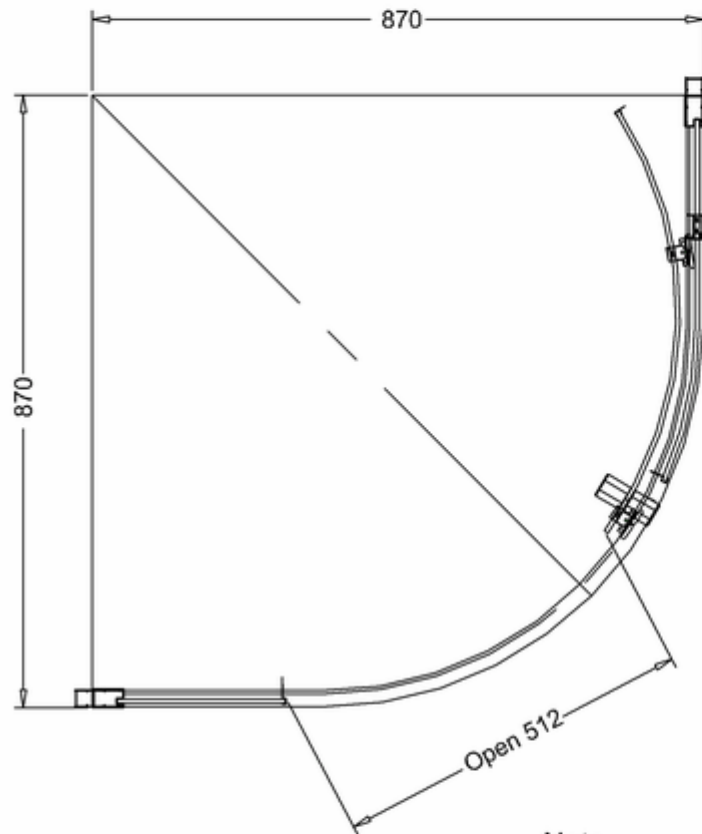

51000033940 - Noir matt black 900 quadrant H200 Clean Plus BOX B

Note:
Whole dimension tolerance is ± 5 .
Glass dimension tolerance is ± 2 .