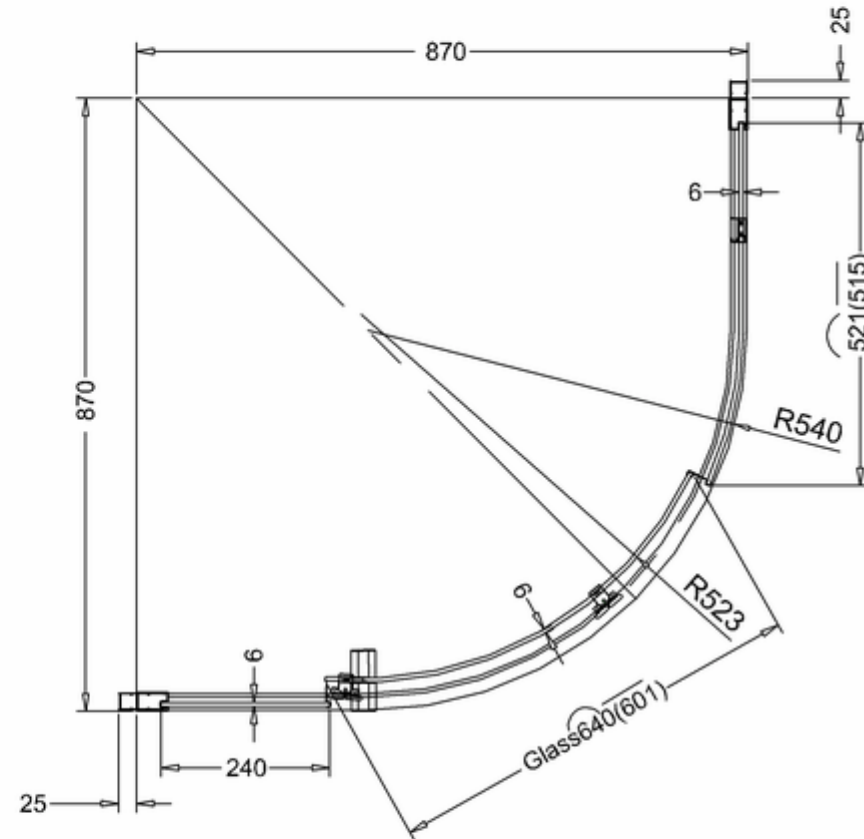

51000033940 - Noir matt black 900 quadrant H200 Clean Plus BOX B

Note:
Whole dimension tolerance is ± 5 .
Glass dimension tolerance is ± 2 .