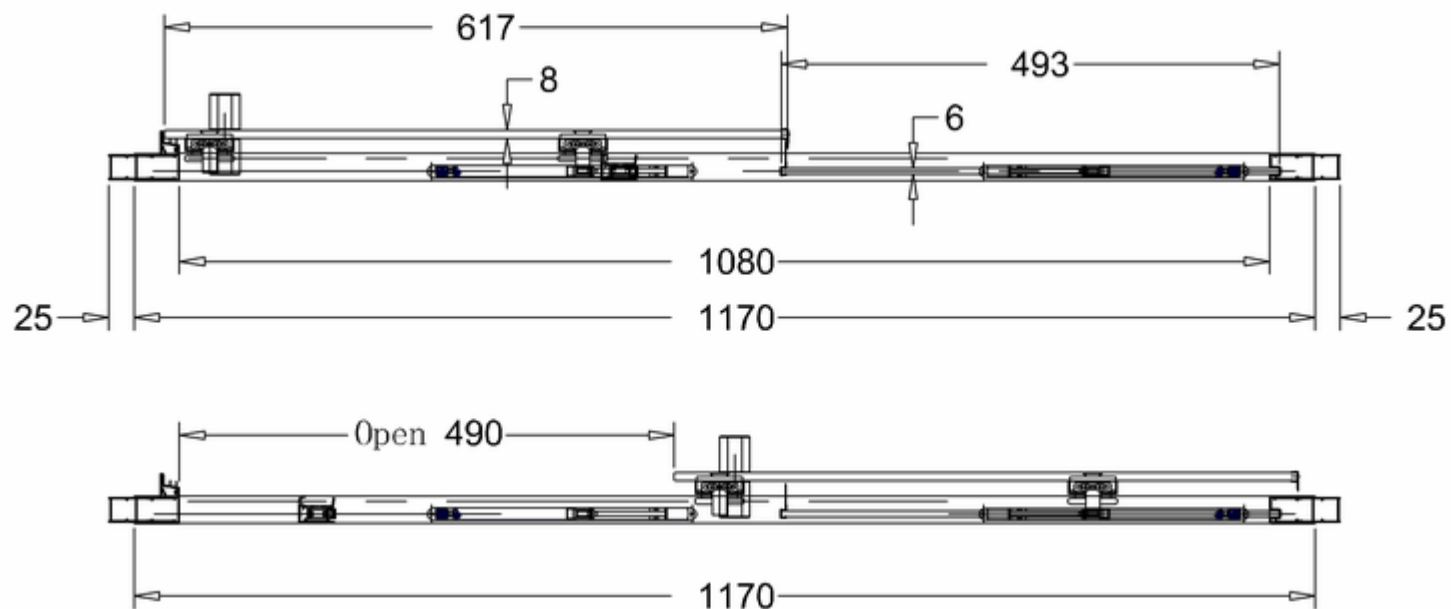

51000033900 - Noir matt black 1200 slider H200 Clean Plus BOX B

Note:
Whole dimension tolerance is ± 5 .
Glass dimension tolerance is ± 2 .