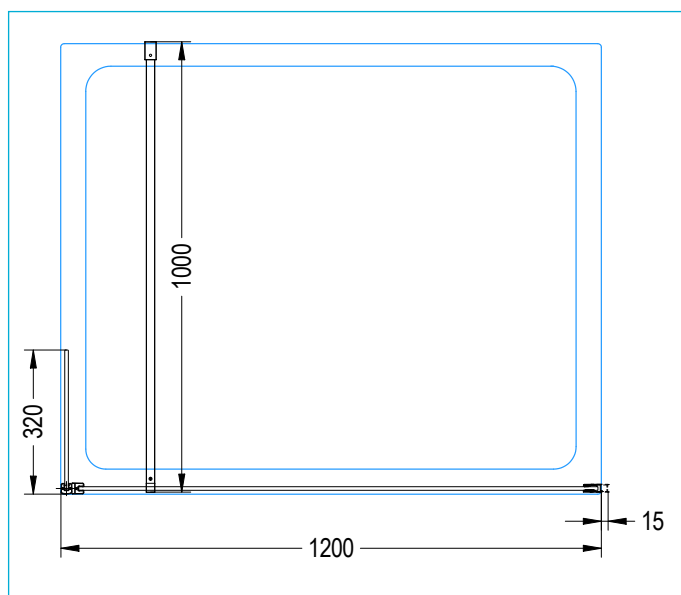

NOIR MATT BLACK 1200 WALK IN SHOWER

ILLUSTRATED

51000033880 NOIR MATT BLACK 1200 WALK IN SHOWER

CONFIGURATION OPTIONS

MATERIAL

Aluminium
8mm glass

STANDARDS

BS EN 14428

NET WEIGHTS

Screen 61.5kg

COLOURS AND FINISHES

Matt black

SPECIAL NOTES

Matching waste available.
Can be combined with a shower tray or installed in a wet room.

FEATURES

Cutting edge design
Clean+ technology add a coating to the glass that reduces limescale build up making cleaning faster and easier.

PRODUCT CODE	DESCRIPTION	HEIGHT (mm)	ADJUSTMENT RANGE (mm)
51000033880	Noir matt black 1200 walk in shower	2000	1200-1215

For further details:

Go online at bathstore.com

bathstore.com Ltd. Makes every effort to ensure that the information provided on its website is accurate. However, we cannot guarantee this, and accept no liability for any information given via its website.