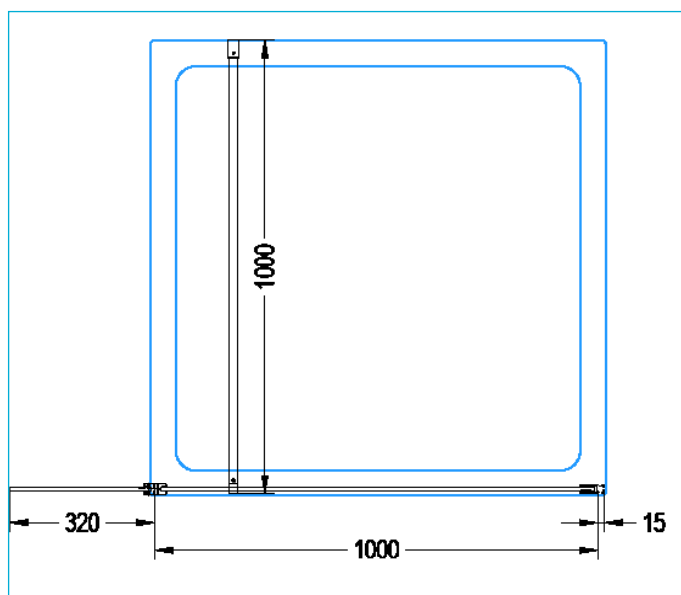

NOIR MATT BLACK 1000 WALK IN SHOWER

ILLUSTRATED

51000033870 NOIR MATT BLACK 1000 WALK IN SHOWER

CONFIGURATION OPTIONS

MATERIAL

Aluminium
8mm glass

STANDARDS

BS EN 14428

NET WEIGHTS

Screen 52.81kg

COLOURS AND FINISHES

Matt black

SPECIAL NOTES

Matching waste available
Can be combined with a shower tray or installed in a wet room.

FEATURES

Cutting edge design
Clean+ technology add a coating to the glass that reduces limescale build up making cleaning faster and easier.

PRODUCT CODE	DESCRIPTION	HEIGHT (mm)	ADJUSTMENT RANGE (mm)
51000033870	Noir matt black 1000 walk in shower	2000	1000-1015

For further details:

Go online at bathstore.com

bathstore.com Ltd. Makes every effort to ensure that the information provided on its website is accurate. However, we cannot guarantee this, and accept no liability for any information given via its website.