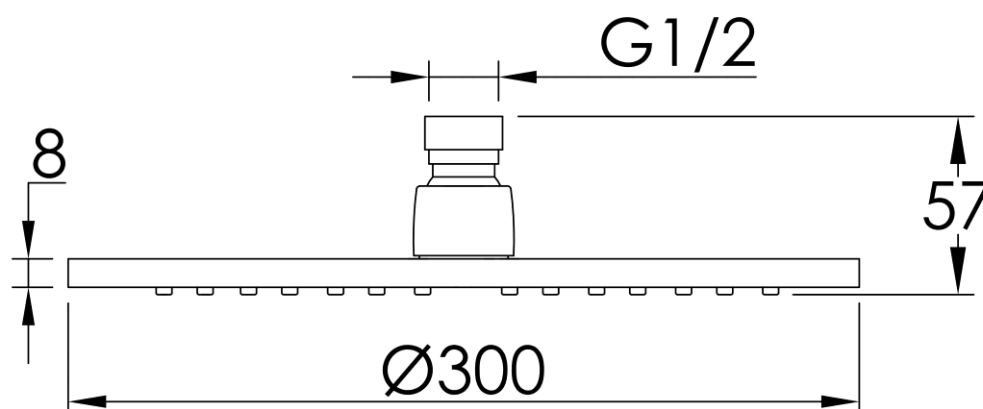

20004010880 – Noir 300 round shower head matt
black

20004010865 – Noir ceiling arm matt black