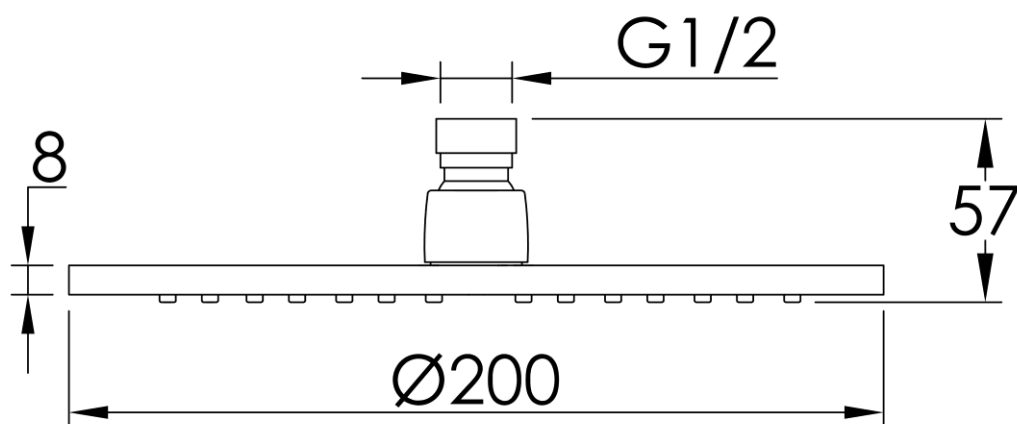

20004010875 – Noir 200 round shower head matt  
black

20004010865 – Noir ceiling arm matt black