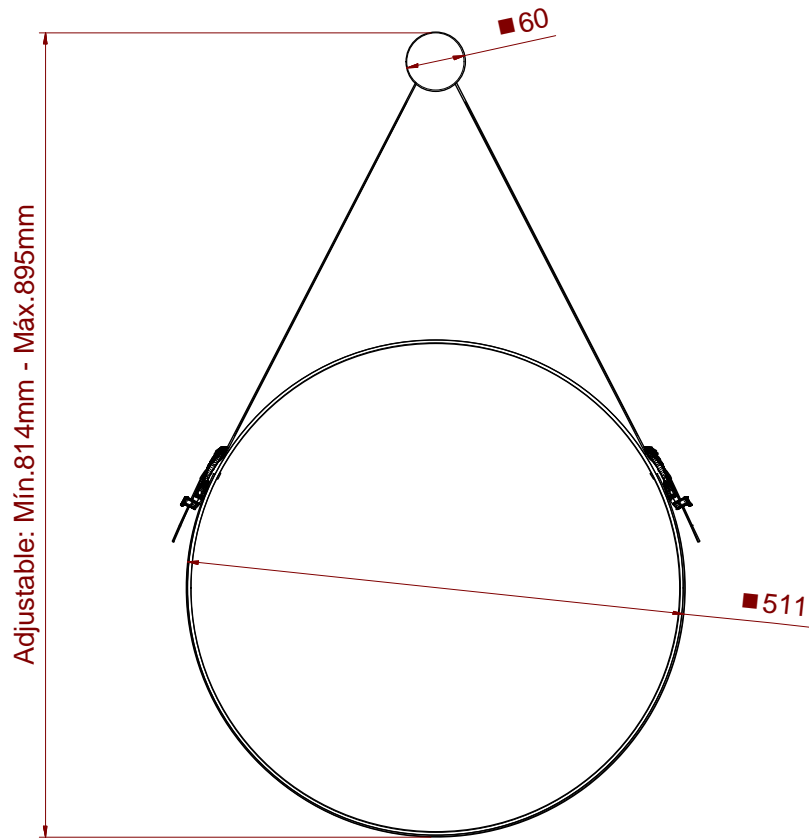

41800030060 - Noir 500 round mirror

Note: Measurement in millimeters (mm).
The strap measures are approximate.
Tolerance 10 mm.