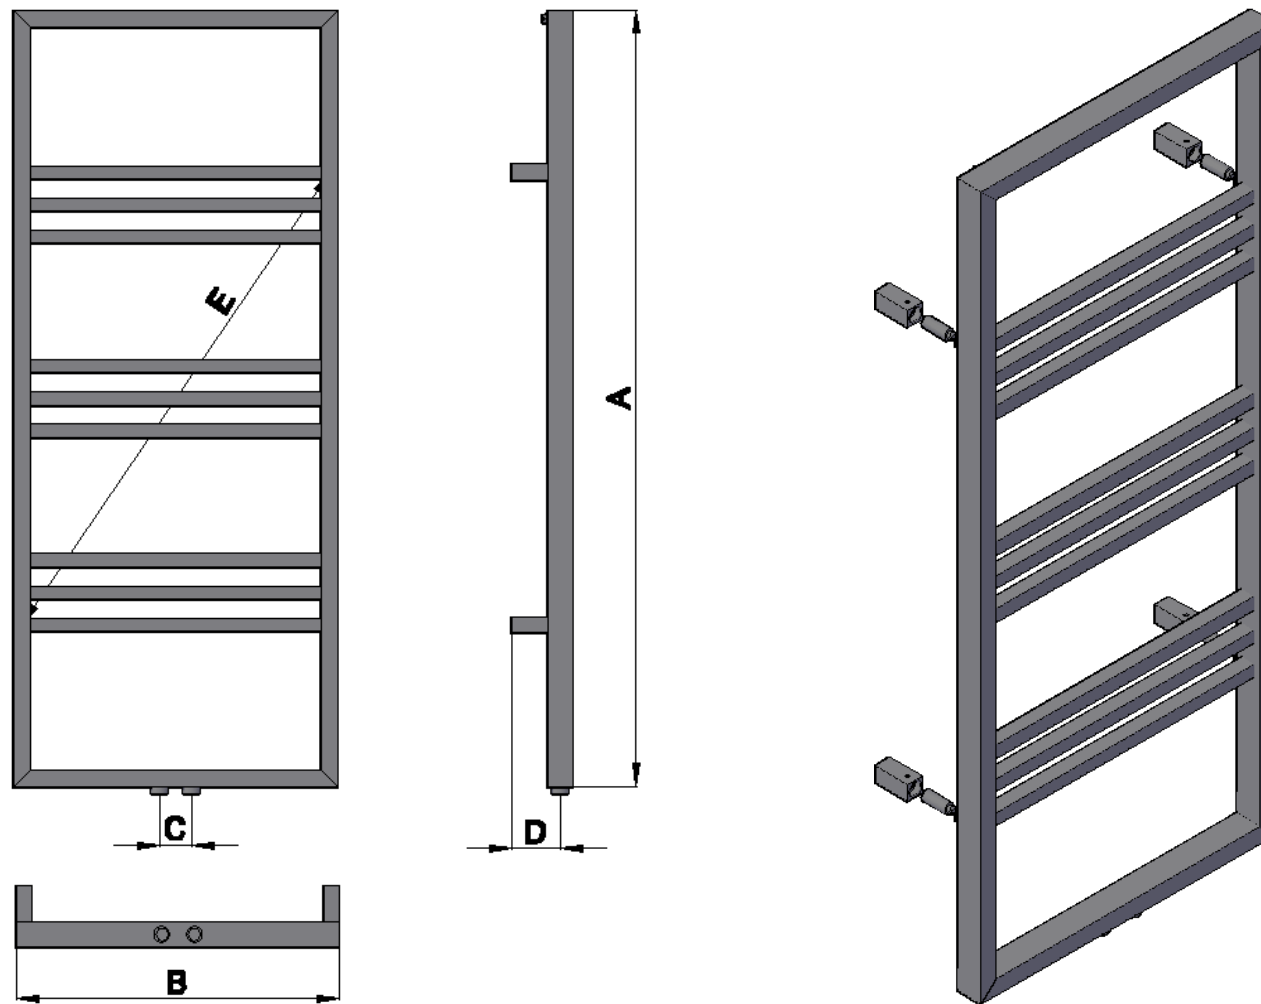

# 43100001850 – Noir 1200x500mm

A - LENGTH	B - WIDTH	C - WATER CENTER	D - DISTANCE TO WALL	E - LINEARITY	COLLEKTOR TYPE	PIPE TYPE
1200mm	500mm	50mm	75mm-90mm	845mm	40x20x1,5mm	20x20x1,2mm