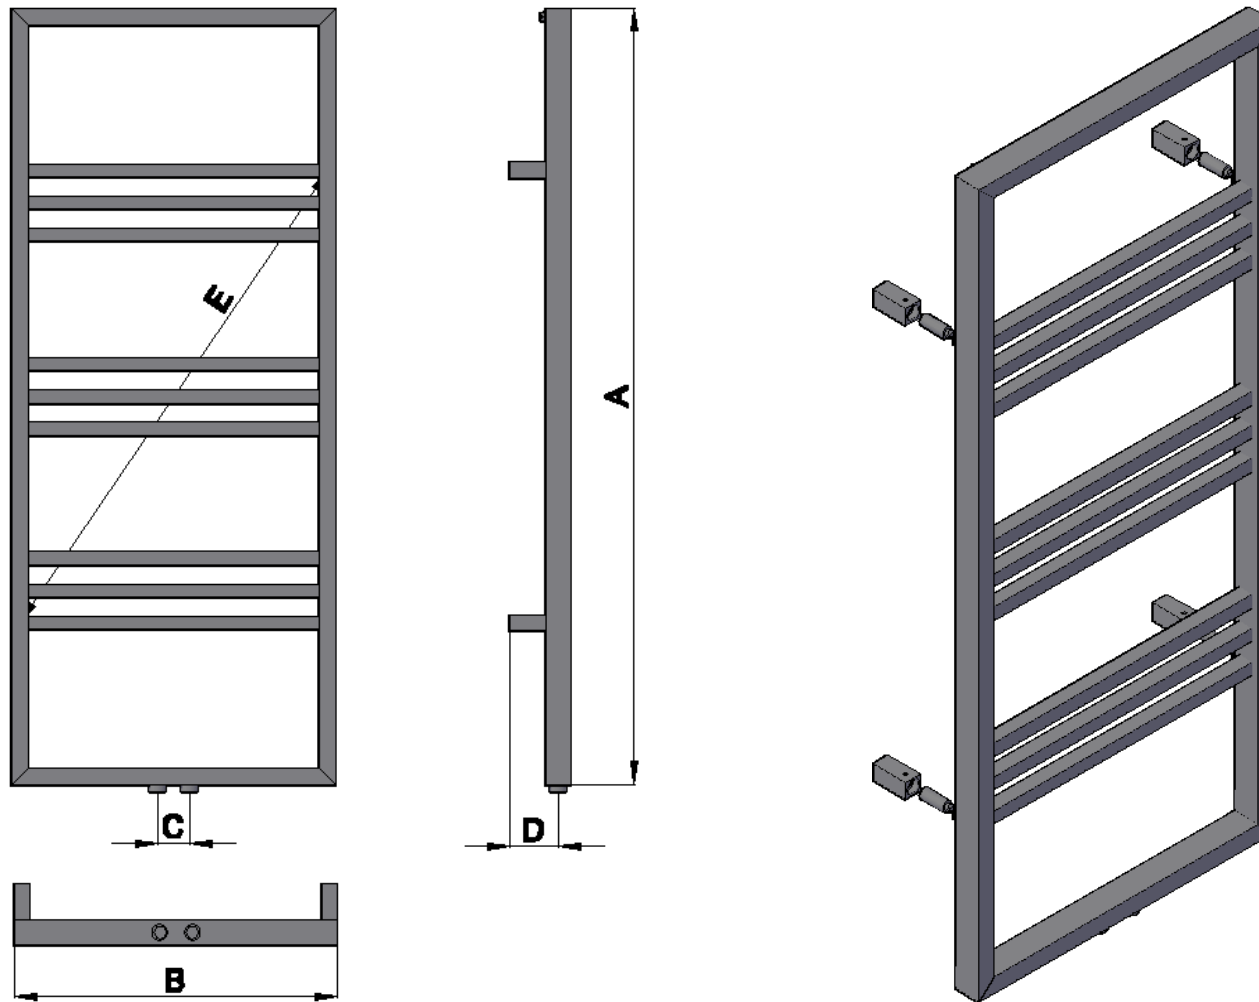

43100001850 – Noir 1200x500mm

A - LENGTH	B - WIDTH	C - WATER CENTER	D - DISTANCE TO WALL
1200mm	500mm	50mm	75mm - 90mm