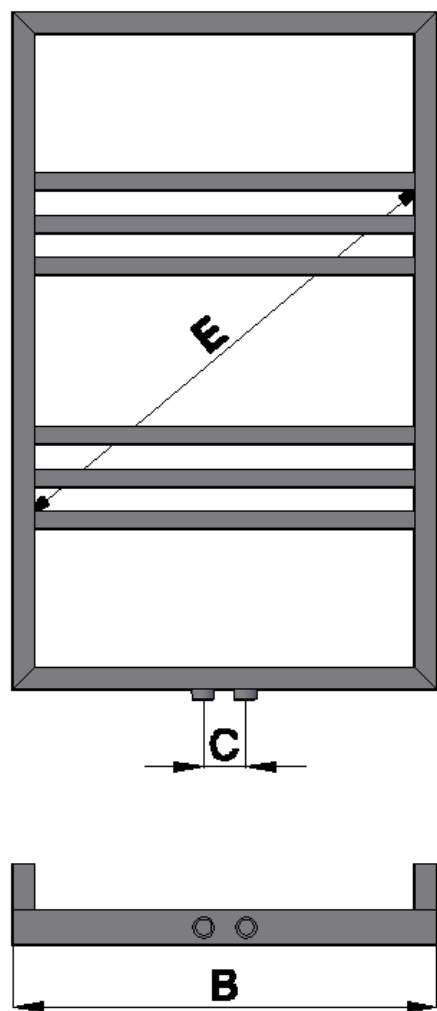

# 43100001840 – Noir 800x500mm

A - LENGTH	B - WIDTH	C - WATER CENTER	D - DISTANCE TO WALL	E - LINEARITY	COLLEKTOR TYPE	PIPE TYPE
800mm	500mm	50mm	75mm-90mm	621mm	40x20x1,5mm	20x20x1,2mm