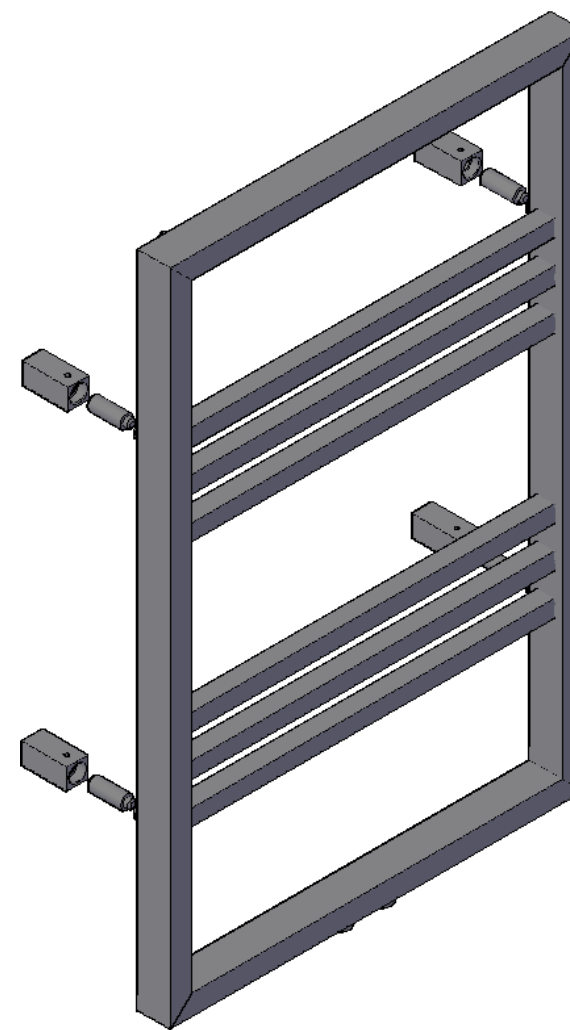

# 43100001840 – Noir 800x500mm

A - LENGTH	B - WIDTH	C - WATER CENTER	D - DISTANCE TO WALL	E - LINEARITY	COLLEKTOR TYPE	PIPE TYPE
800mm	500mm	50mm	75mm-90mm	621mm	40x20x1,5mm	20x20x1,2mm