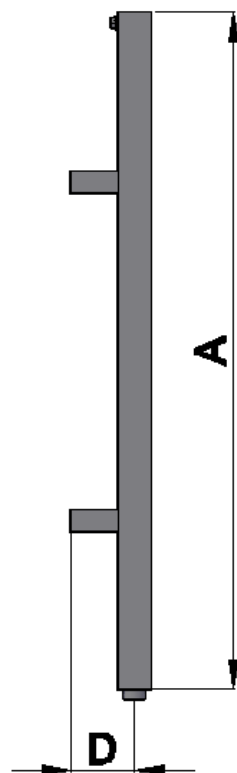

# 43100001840 – Noir 800x500mm

A - LENGTH	B - WIDTH	C - WATER CENTER	D - DISTANCE TO WALL	E - LINEARITY	COLLEKTOR TYPE	PIPE TYPE
800mm	500mm	50mm	75mm-90mm	621mm	40x20x1,5mm	20x20x1,2mm