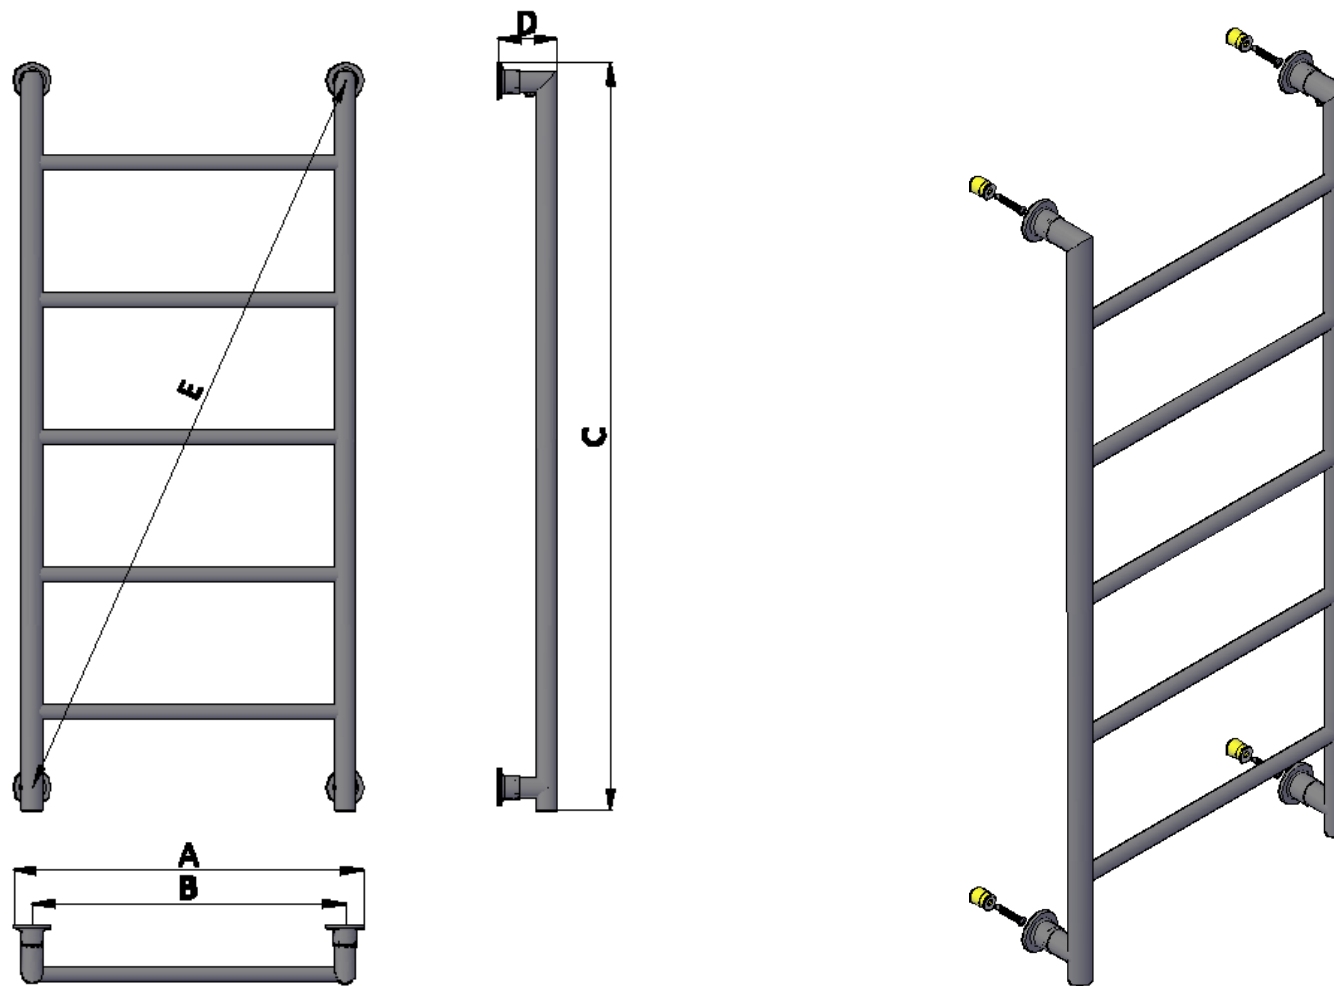

# 43100001830 - Noir 1200x560mm

A - LENGTH	B - WIDTH	C - WATER CENTER	D - DISTANCE TO WALL	E - LINEARITY	COLLEKTOR TYPE	PIPE TYPE
1200mm	560mm	501,5mm	93±2mm	1239mm	Ø32x1,5mm	Ø22x0,9mm