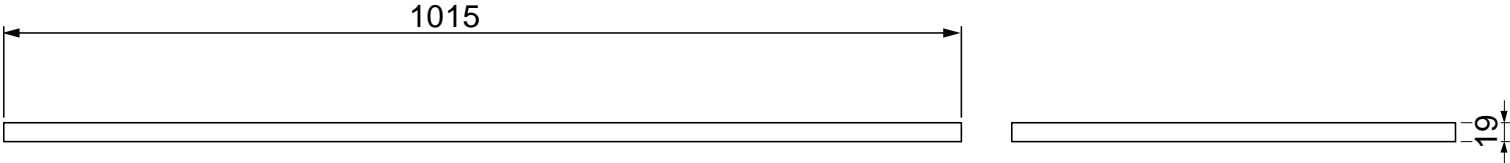

42000041120 - Noir craft 1000 worktop

Note: Measurement in millimeters (mm)