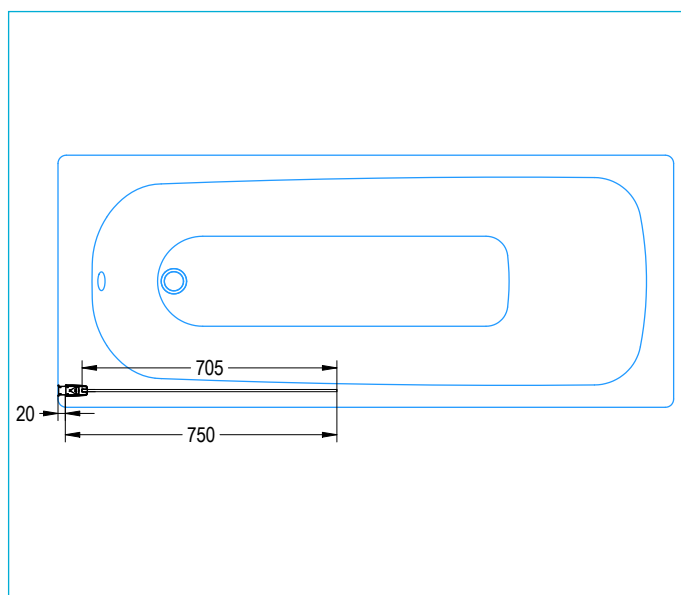

NOIR MATT BLACK 750 BATH SCREEN

ILLUSTRATED

51000033990 NOIR MATT BLACK 750 BATH SCREEN

CONFIGURATION OPTIONS

MATERIAL

Aluminium
6mm glass

STANDARDS

BS EN 14428

NET WEIGHTS

Screen 15kg

COLOURS AND FINISHES

Matt black

SPECIAL NOTES

Matching waste available

FEATURES

- Cutting edge design
- Clean+ technology reduces limescale build up making cleaning faster and easier
- 180 degree hinge for easy access

PRODUCT CODE	DESCRIPTION	HEIGHT (mm)	ADJUSTMENT RANGE (mm)
51000033990	Noir matt black 750 bath screen	2000	750-770

For further details:

Go online at bathstore.com

bathstore.com Ltd. Makes every effort to ensure that the information provided on its website is accurate. However, we cannot guarantee this, and accept no liability for any information given via its website.